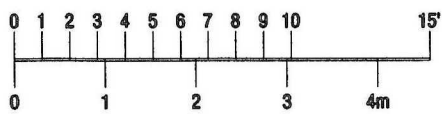

45'-2" [13.8M]

This structure is age appropriate for 5 to 12 years.

Model No. B502002R0

City of Winnipeg
Happyland Park

Henderson Recreation Equipment Ltd.
PO Box 68, 11 Gilbertson Drive
Simcoe, ON, Canada, N3Y 4K8
T. 1.800.265.5462
F. 519.426.9380
www.hendersonplay.ca