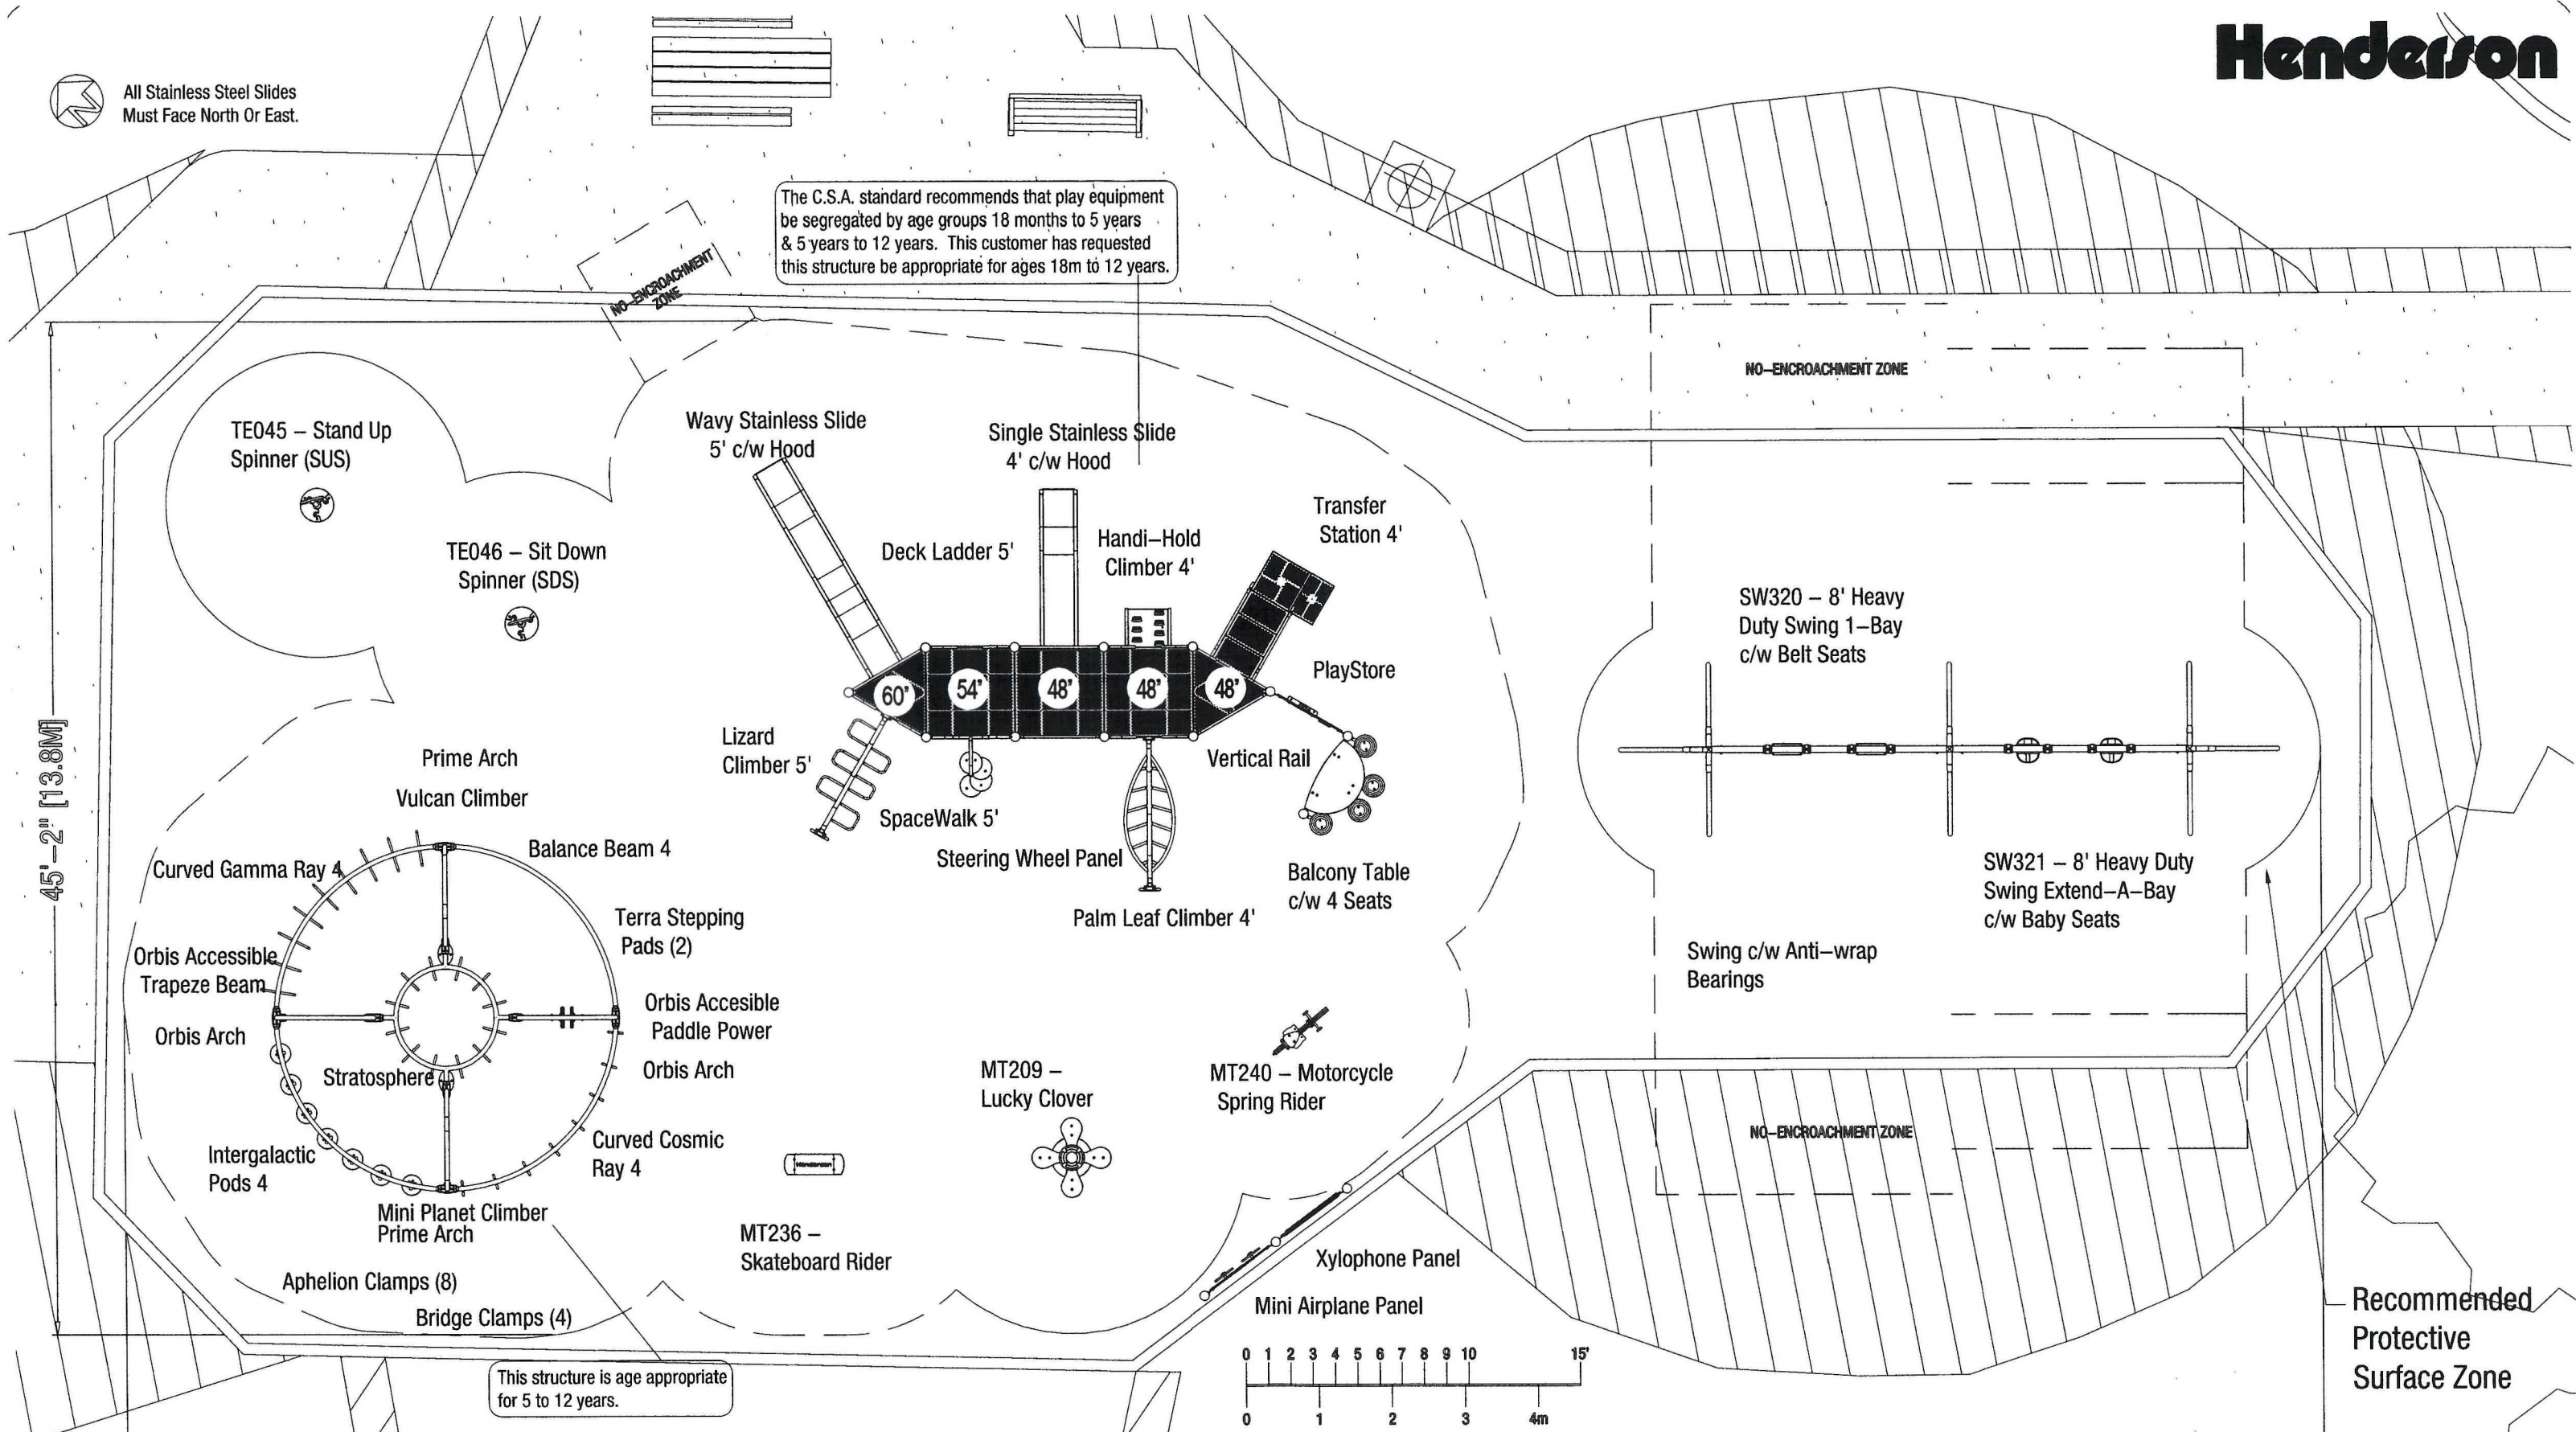

All Stainless Steel Slides
Must Face North Or East.

The C.S.A. standard recommends that play equipment be segregated by age groups 18 months to 5 years & 5 years to 12 years. This customer has requested this structure be appropriate for ages 18m to 12 years.

45'-2" [13.8M]

This structure is age appropriate for 5 to 12 years.

Model No. B502002R0

City of Winnipeg
Happyland Park

Henderson Recreation Equipment Ltd.
PO Box 68, 11 Gilbertson Drive
Simcoe, ON, Canada, N3Y 4K8
T. 1.800.265.5462
F. 519.426.9380
www.hendersonplay.ca

Salesperson | M.L.
Drawn By | R.H.
Date Drawn | May 16, 2017
Revised By |
Revision Date |

Product Line | Playsteel MAX
Standard Compliance | CAN/CSA-Z614
Best User Age | See Note
Protective Surfacing Type | Wood Chips
Accessibility | Yes

Border Area | 3,756 sq/ft
Border Perimeter | 267'
Installation Type | Inground

WARNING: All play equipment shall have a protective surfacing zone that consists of an obstacle free soft resilient surfacing, as specified for each type of equipment and at depths to meet the critical fall heights as specified by the CAN/CSA Z614, ASTM F1487 and the U.S. Consumer Product Safety Commission.