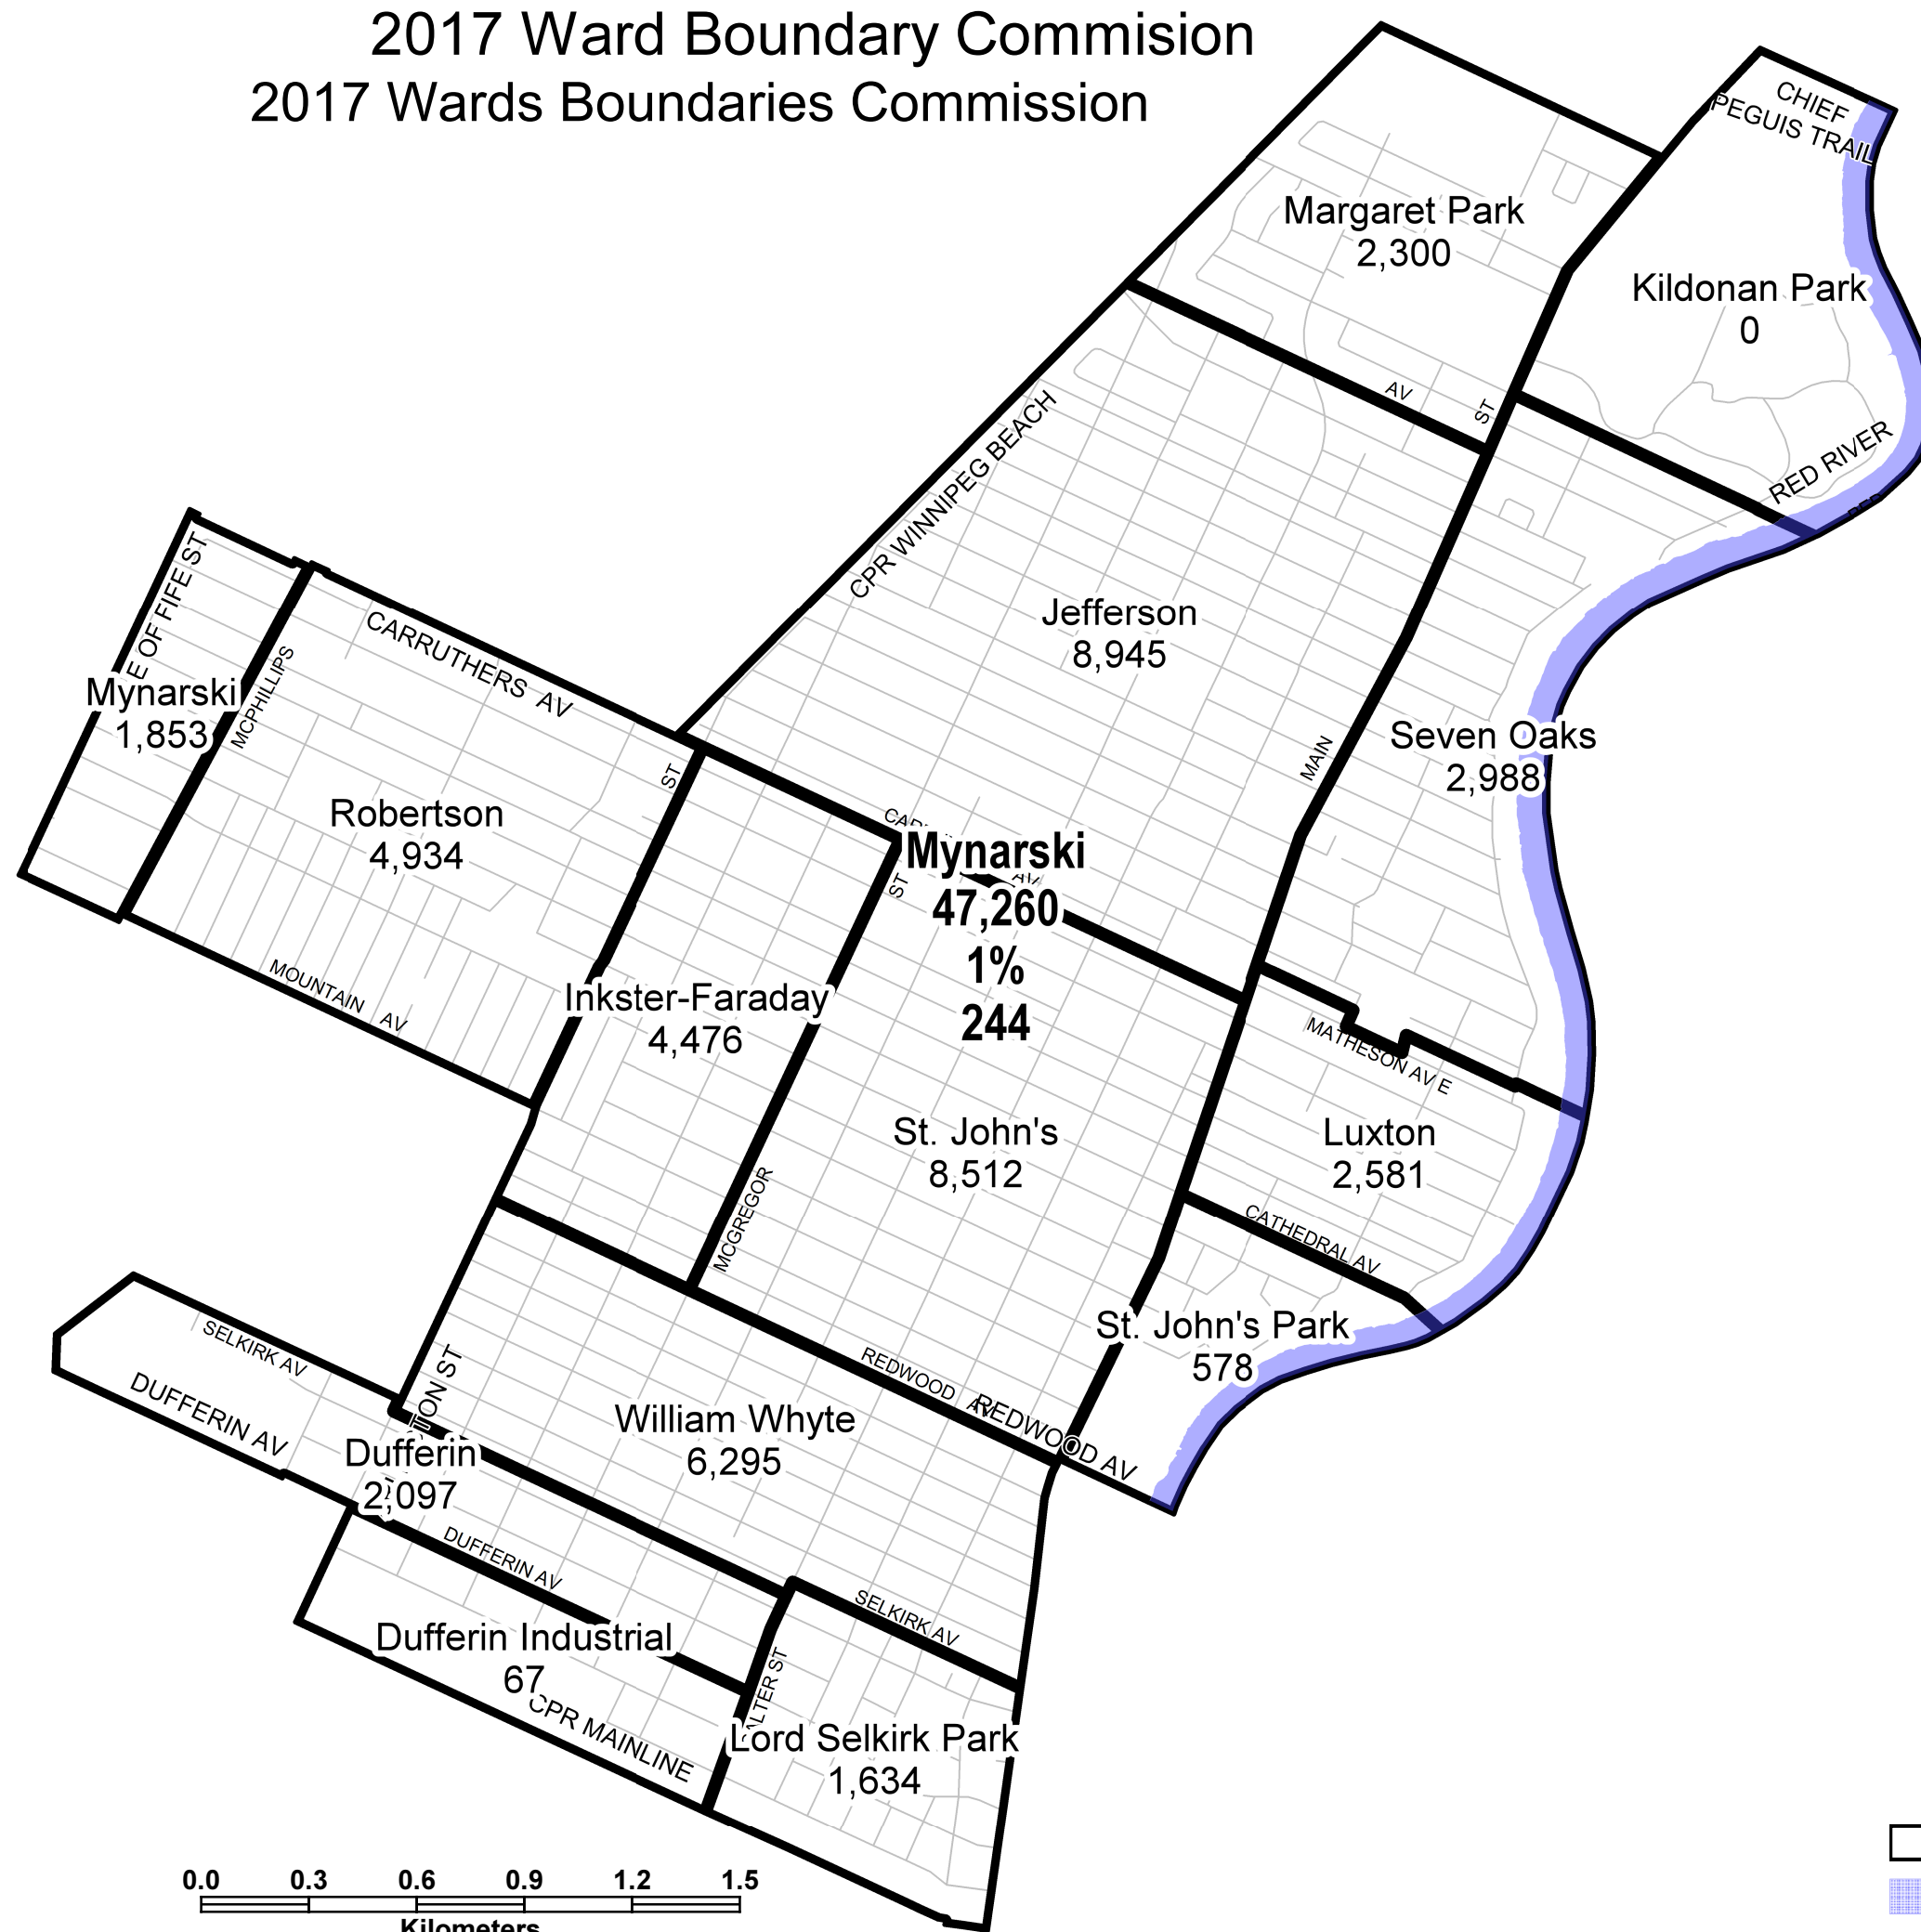

2017 Ward Boundary Commission

2017 Wards Boundaries Commission

- A Ward; 2016 Pop, Deviation % and Amt
- A Neighborhood 2016 Pop
- ^ Ward Boundary Labels
- ^ Neighbourhood Boundary Labels
- ▭ Neighborhood Boundaries
- ▨ Rivers
- Streets

Oct 13, 2017