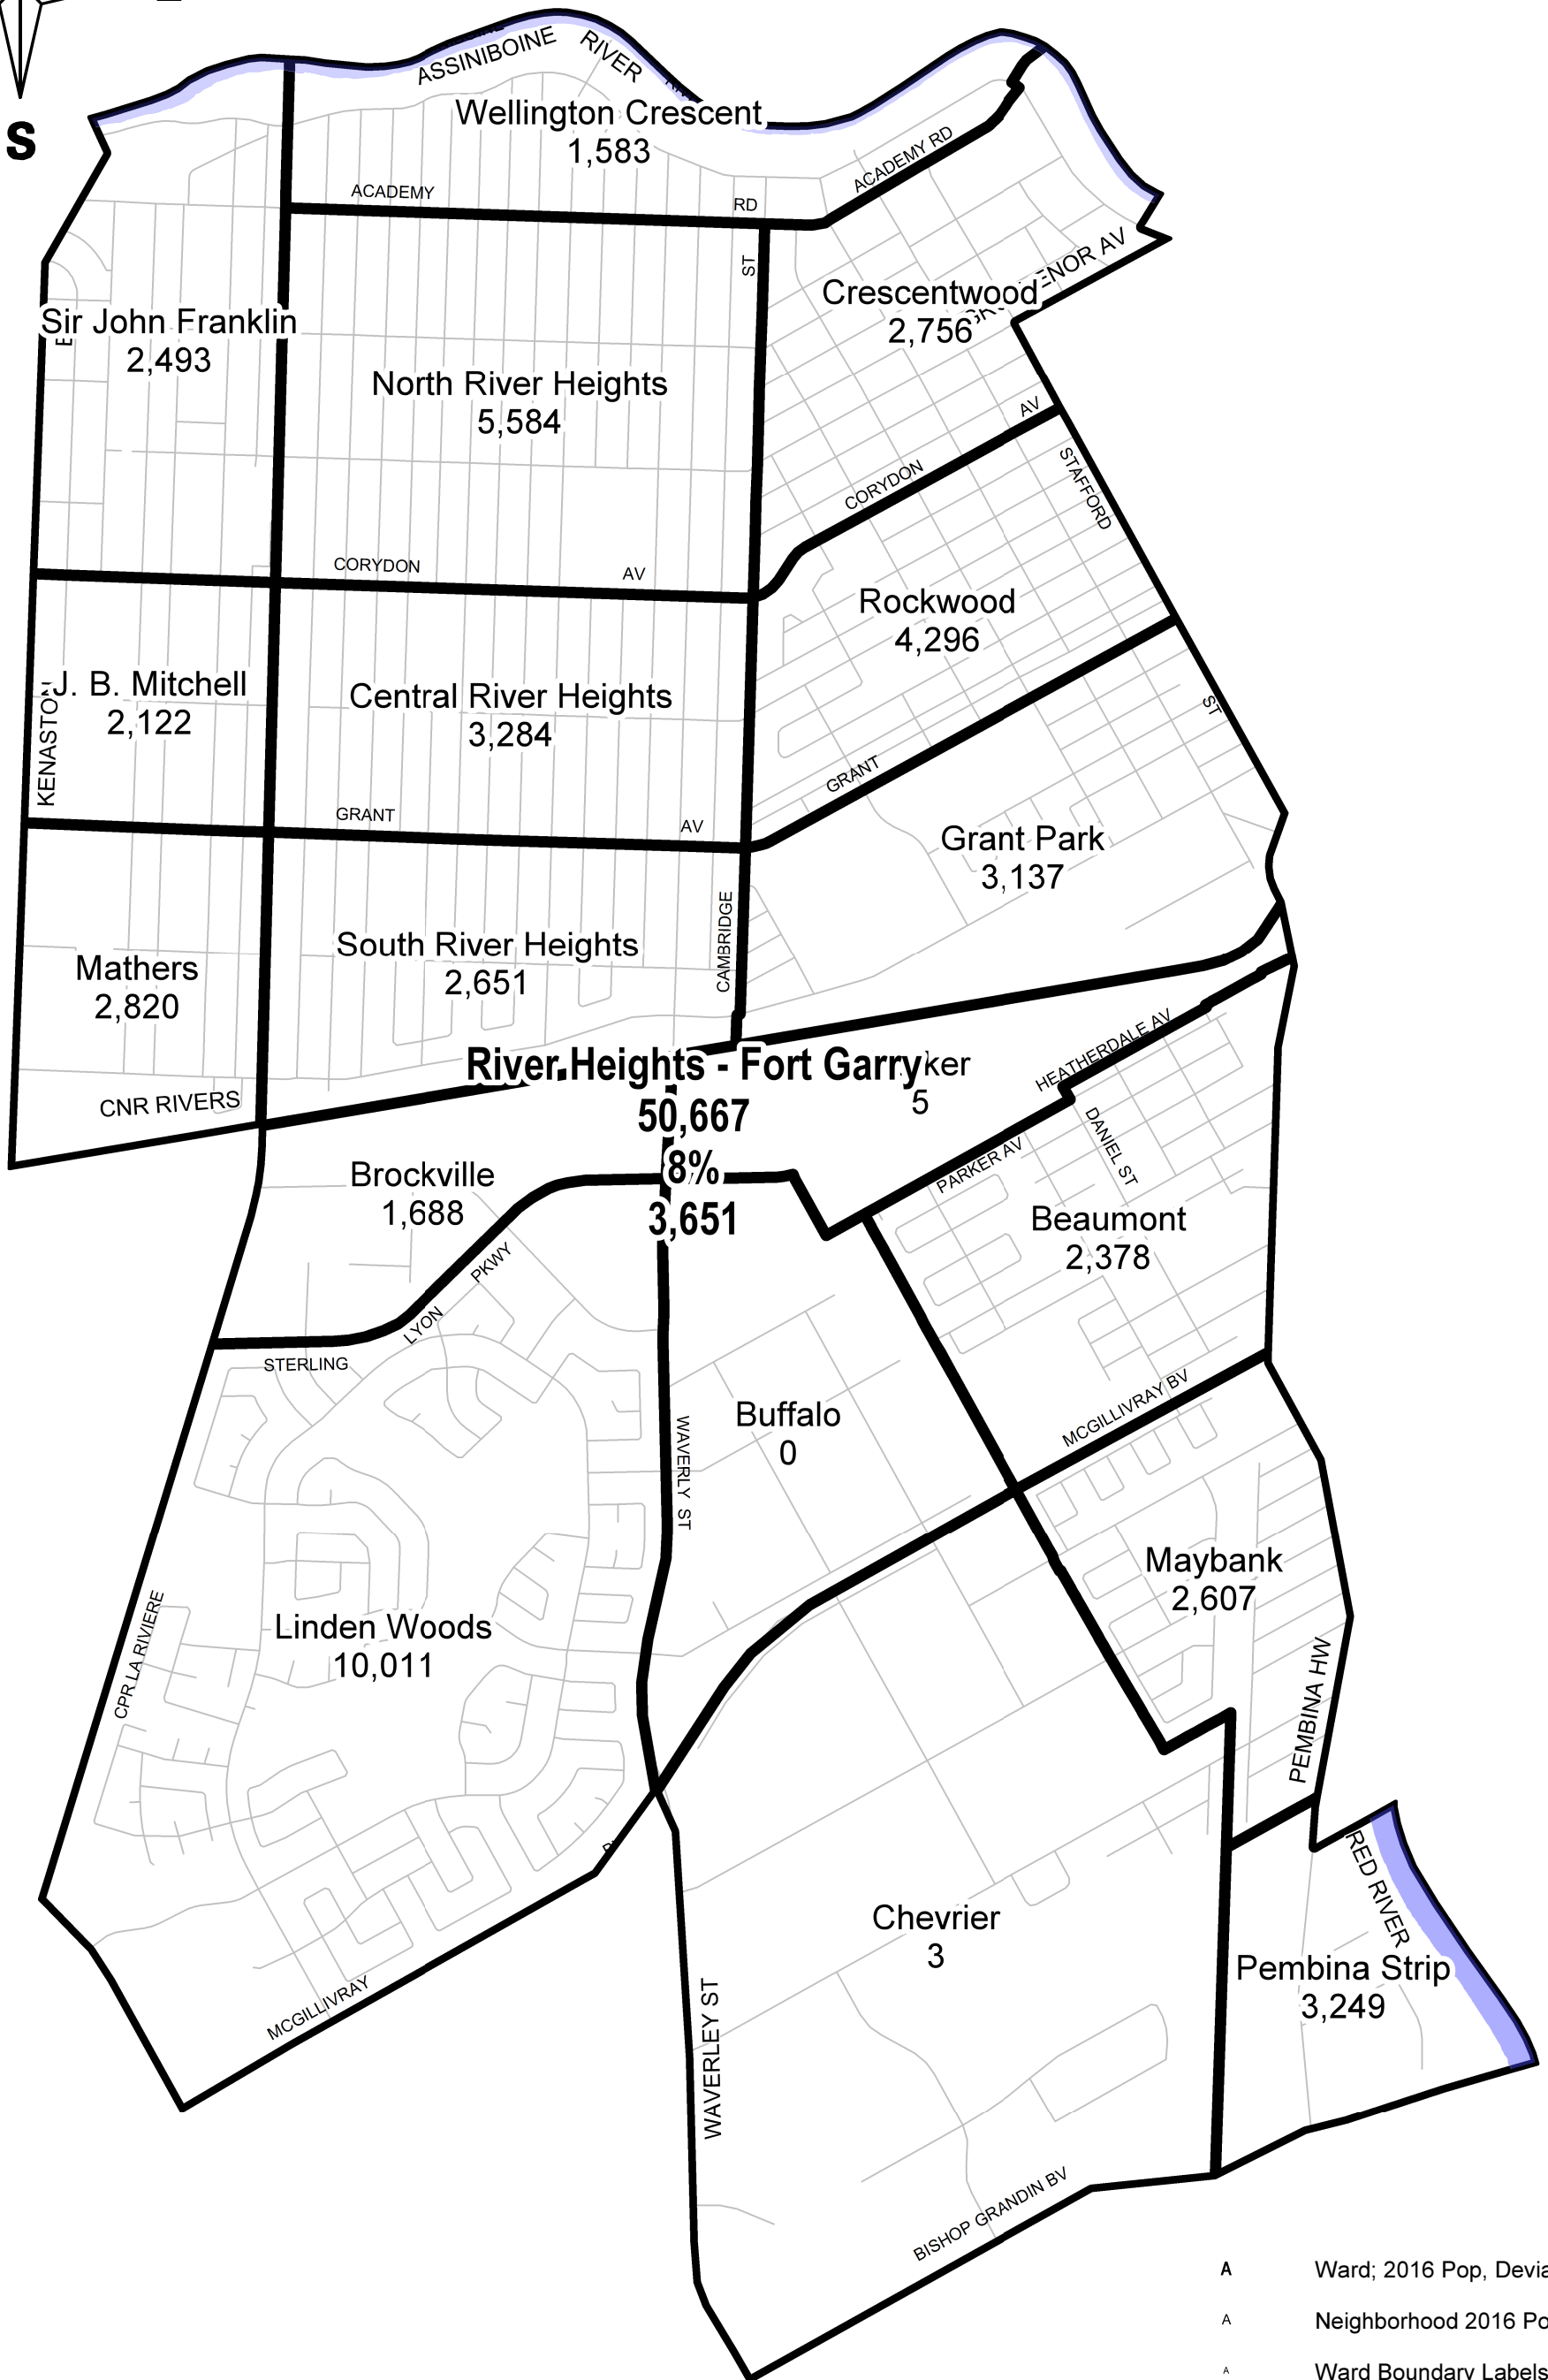

## 2017 Wards Boundaries Commission

- A Ward; 2016 Pop, Deviation % and Amt
- A Neighborhood 2016 Pop
- A Ward Boundary Labels
- A Neighbourhood Boundary Labels
- Neighborhood Boundaries
- Rivers
- Streets

# 2017 Wards Boundaries Commission

- A Ward; 2016 Pop, Deviation % and Amt
- A Neighborhood 2016 Pop
- ^ Ward Boundary Labels
- ^ Neighbourhood Boundary Labels
- ▭ Neighborhood Boundaries
- ▨ Rivers
- Streets