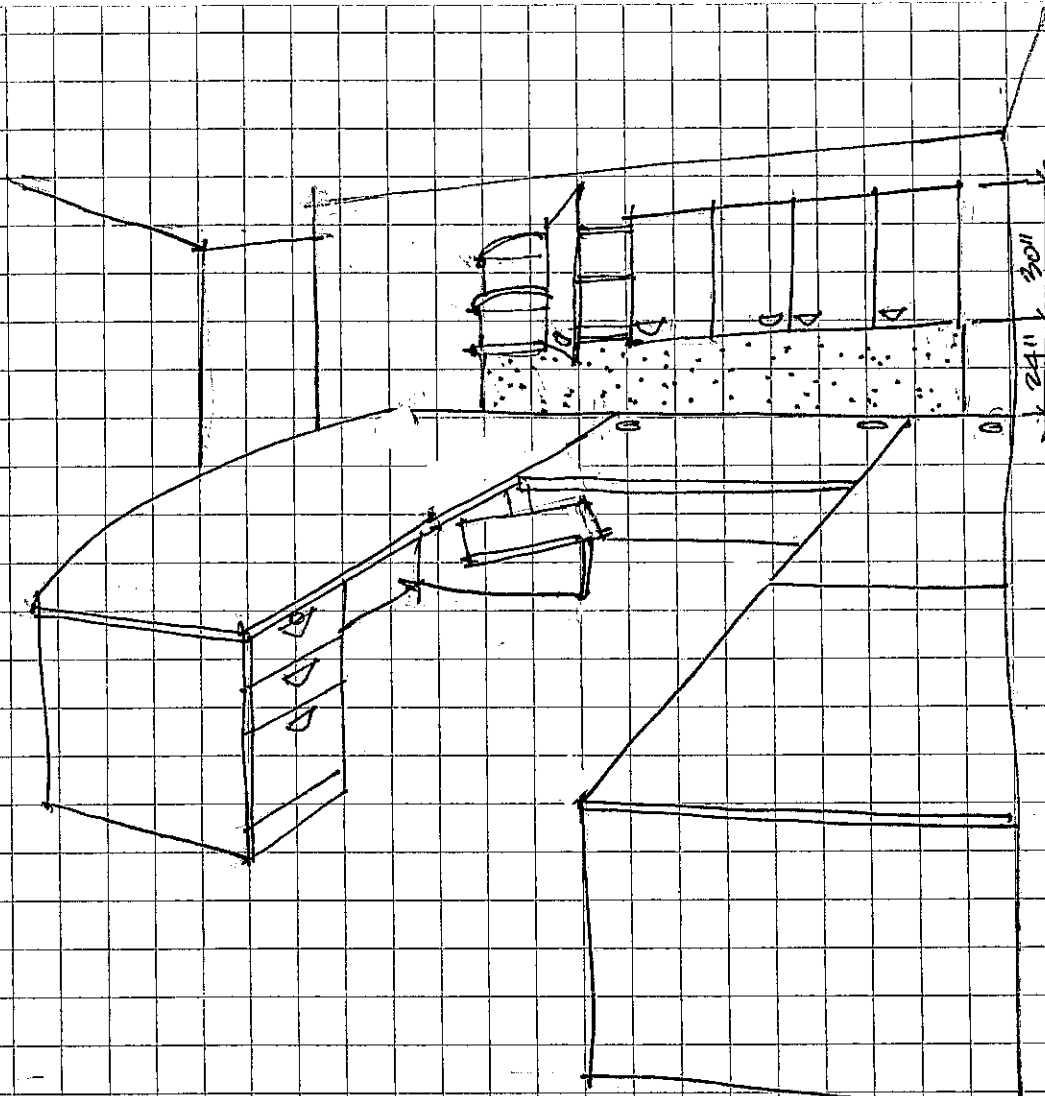

SUPPLY + INSTALL

- 30", 36" x 72" Curved Top Desk w Full Modesty
- 30" x 60" Bridge, Half Modesty, 4
- 2 GRONNETS
- 24" x 54" WORK SURFACE ON
- 36" - 2 DRAWER LATERAL FILES
- 18" - 2 DR. VERTICAL FILES
- 24" x 48" RUNOFF w GRONNET
- J' RAIL, WALL MTD HUTCHES
- 1/2" ONE ADJ SHELF EA.
- 2 @ 30" W, 1 @ 15" W.
- OPEN, CURVED CORNER SHELF
- UNDER HUTCH LIGHTS
- WALL MTD TACK BOARD w
- COORD FABRIC ...
- FILES - LOCKABLE, KEYPAD LOCK
- FOLIO EXT. CILDES
- ALL FILES - WATERFALL
- DESIGNS, SUBMIT
- SAMPLES
- KEYBOARD MEGA + PLATFORM
- 18" x 24" PEDISTAL. W.
- BOX, BOX, FILE, LOCKABLES

also 36" φ
meeting table w
black star base +
levelers

PICTORIAL
VIEW
DRAWING

Office of
Ray Klassen
2-105 GARRY ST

A 14