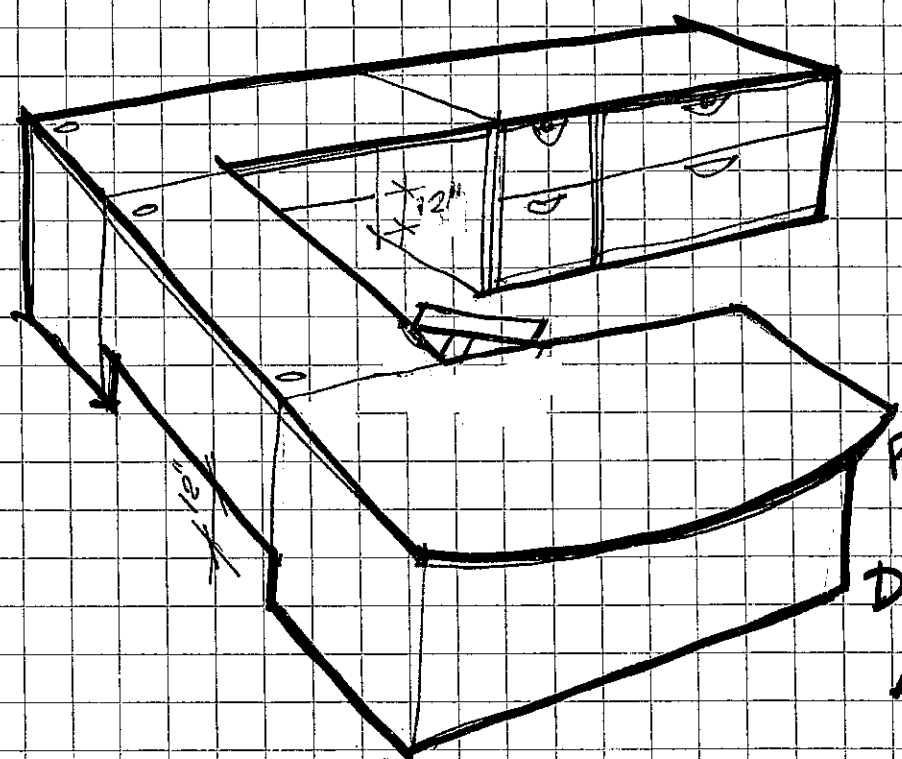

SUPPLY + INSTALL

- 30", 36" x 72" Curved Top Desk w Full Modesty
- 30" x 60" Bridge, Half Modesty, 4
- 2 GRONNETS
- 24" x 54" WORK SURFACE ON
- 36" - 2 DRAWER LATERAL FILES
- 18" - 2 DR. VERTICAL FILES
- 24" x 48" RUNOFF w GRONNET
- J' RAIL, WALL MTD HUTCHES
- 1/2" ONE ADJ SHELF EA.
- 2 @ 30" W, 1 @ 15" W.
- OPEN, CURVED CORNER SHELF
- UNDER HUTCH LIGHTS
- WALL MTD TACK BOARD w
- COORD FABRIC ...
- FILES - LOCKABLE, KEYPAD LOCK
- FOLIO EXT. CILDES
- ALL FILES - WATERFALL
- DESIGNS, SUBMIT
- SAMPLES
- KEYBOARD MEGA + PLATFORM
- 18" x 24" PEDISTAL. W.
- BOX, BOX, FILE, LOCKABLES

also 36" φ
meeting table w
black star base +
levelers

PICTORIAL
VIEW
DRAWING

Office of
Ray Klassen
2-105 GARRY ST

A 14