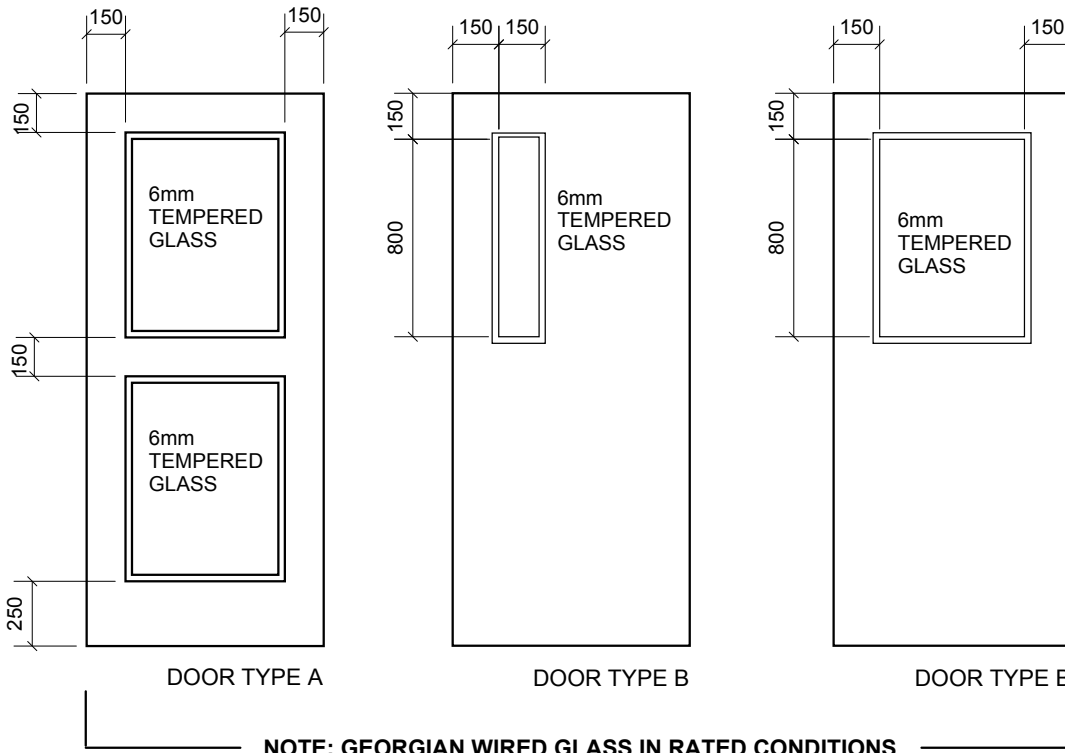

DOOR TYPES

DOOR TYPE D

1
AR-3

DOOR TYPES

SCALE 1:100

**HAROLD
FUNK
ARCHITECT**

401-55 DONALD STREET
WINNIPEG, MANITOBA
R3C 1L8
TEL. 204 943 5087
FAX. 204 949 9231

PROJECT :
VALOUR COMMUNITY CENTRE
GYMNASIUM ADDITION
AND RENOVATIONS

TITLE:
DOOR TYPES

PROJECT NO: 286-2007
SCALE: AS SHOWN
DRAWN BY: E.C.
APPROVAL: H.F.
DATE: 28 JANUARY 2008
DWG NO.:

AR-3