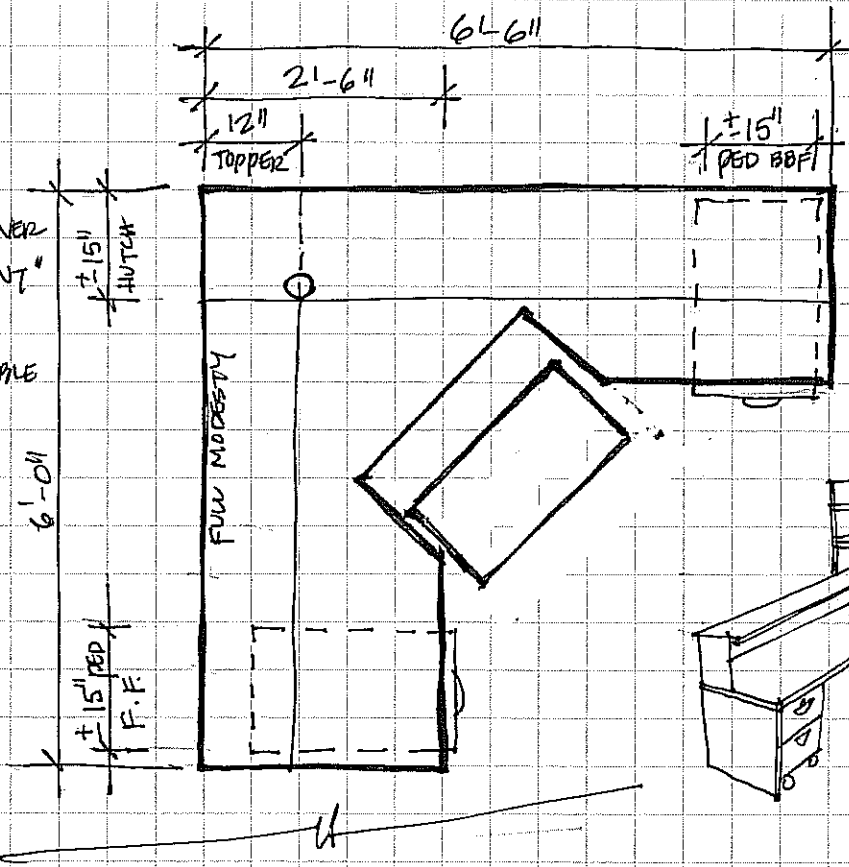

DESK

- KEYBOARD TRAY / DRAWER
- DESK TOPPER ON "FRONT"
- STANDARD HUTCH
- 2 MOBILE PDS, LOCKABLE  
KEYED ALIKE  
1 @ BBF, 1 @ FF
- 1 GROMMET

REPAIRS

- DESK TOPPER
- GROMMET
- MOBILE PED, LOCKABLE

COLOURS

CABINETS: SLATE  
 WORK SURFACES, TOPPERS & HUTCH:  
 HARD ROCK MAPLE  
 KEYBOARD: TO FOLLOW

CHARLESWOOD LIBRARY

5014 ROBIN BLVD

CIRCULATION DESK SUITE

DRAWING A2 R1

SGDA

Aug '07