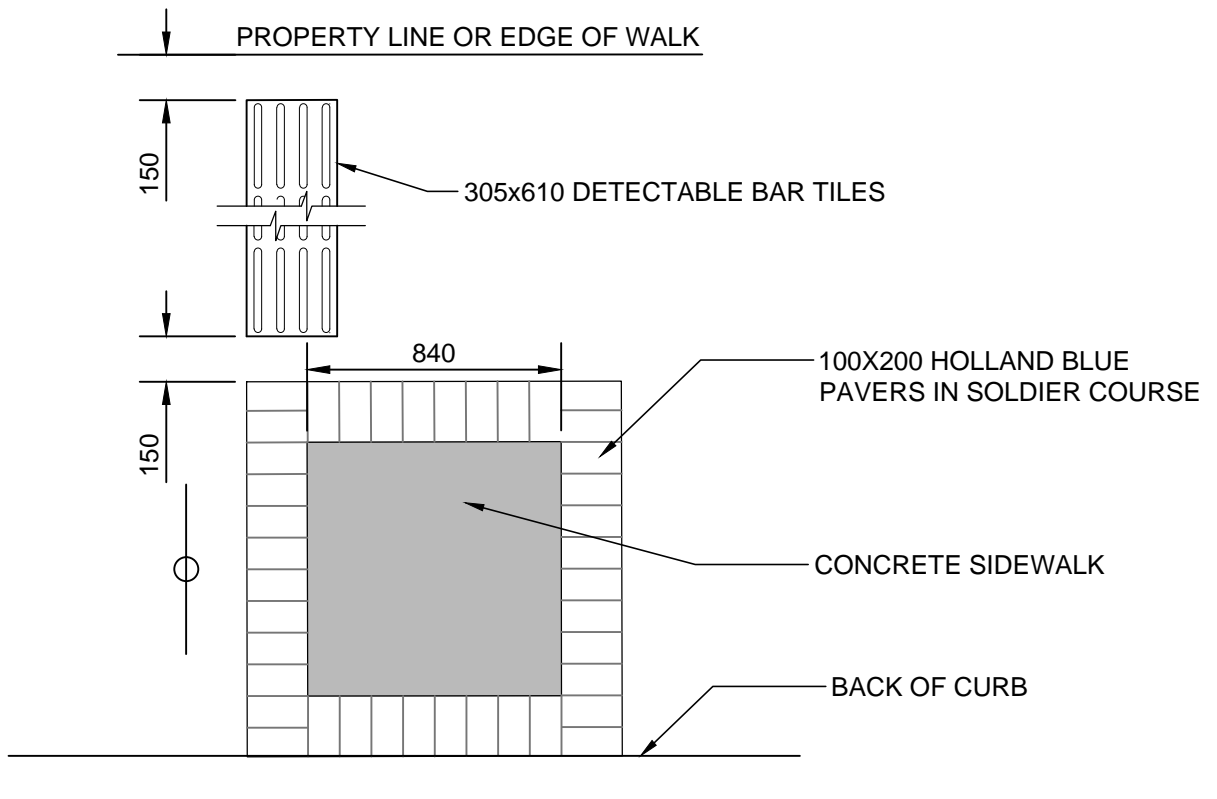

SIDEWALK SECTION

SOUTH SIDE PORTAGE AVENUE FROM GREENWOOD PLACE TO SHERBURN STREET

DETECTABLE BAR TILE DETAIL

AT BUS STOP SOUTH SIDE OF PORTAGE AVENUE WEST OF DOMINION STREET