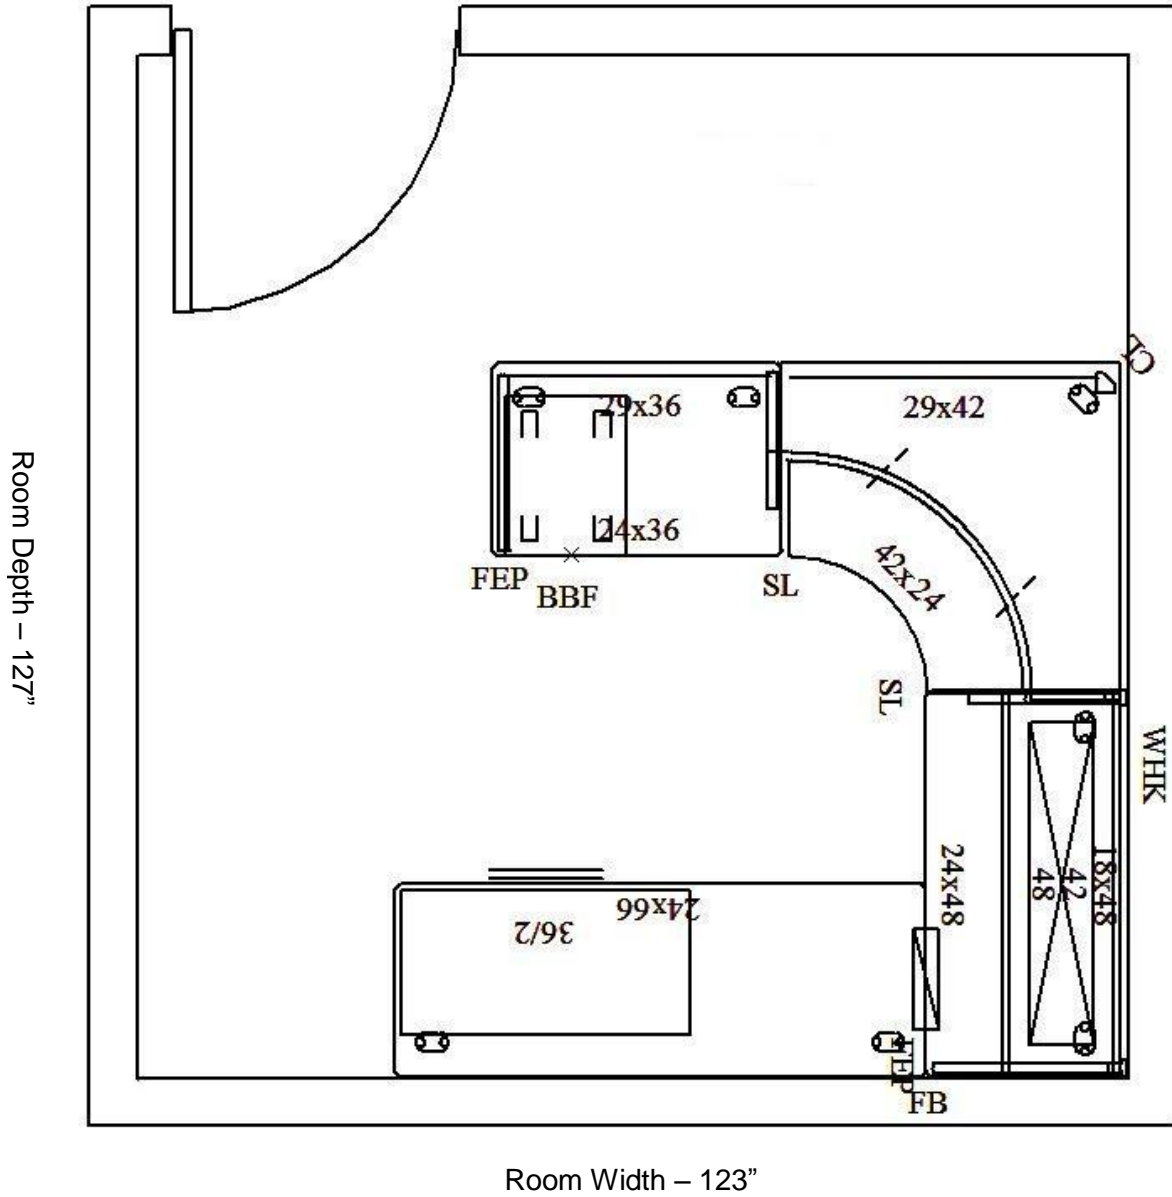

Item 5 – Room 505 – Standard Workstation – 2D Drawing

Item 5 – Room 505 – Standard Workstation – 3D Drawing

Item 5 – Room 505 – Standard Workstation – Parts List

Item	Part Description	Qty
1	Freestanding 30DX29-1/2H End Panel Support	1
	Core Clr Opts	
	CLR: Driftwood de-emph 4/12/09	
2	Freestanding 24Dx29-1/2H Support Leg	2
	Core Clr Opts	
	CLR: Driftwood de-emph 4/12/09	
3	Full-Height 29-1/2Hx42W Modesty Panel	1
	Core Clr Opts	
	CLR: Driftwood de-emph 4/12/09	
4	Permanent-Wall Hanger Kit 65H - Pair	2
	Core Clr Opts	
	CLR: Driftwood de-emph 4/12/09	
5	Tackboard 36W 18H	1
	GRD 1 FAB	
	FAB: Etch	
	CLR: Lithograph	
6	Tasklight w/electronic Ballast for 30W	1
	CLR: No Color Choice	
7	Ess Mobile Ped 28H 22-7/8D Bev Pull	1
	Core Clr Opts	
	CLR: Driftwood de-emph 4/12/09	
	Standard Random key	
8	Ess Lat 36W 28H 2-12" Drws Bev Pull	1
	Core Clr Opts	
	CLR: Driftwood de-emph 4/12/09	
	Standard Random key	
9	Altitude Corner 24Dx42W Flat Eg Dual Surface	1
	7-11/16" from either crner Edg	
	Plastic Grommet	
	L1 Woodgrain Lam Opts	
	Lam: Natural Maple-Former D	
	Edg: Warm Beige	
CLR: Driftwood		
10	Primary 30Dx72W T-Mold Eg Lam w/Grommets	1
	L1 Woodgrain Lam Opts	
	Lam: Natural Maple-Former D	
	Edg: Warm Beige	
	Plastic Grommet	