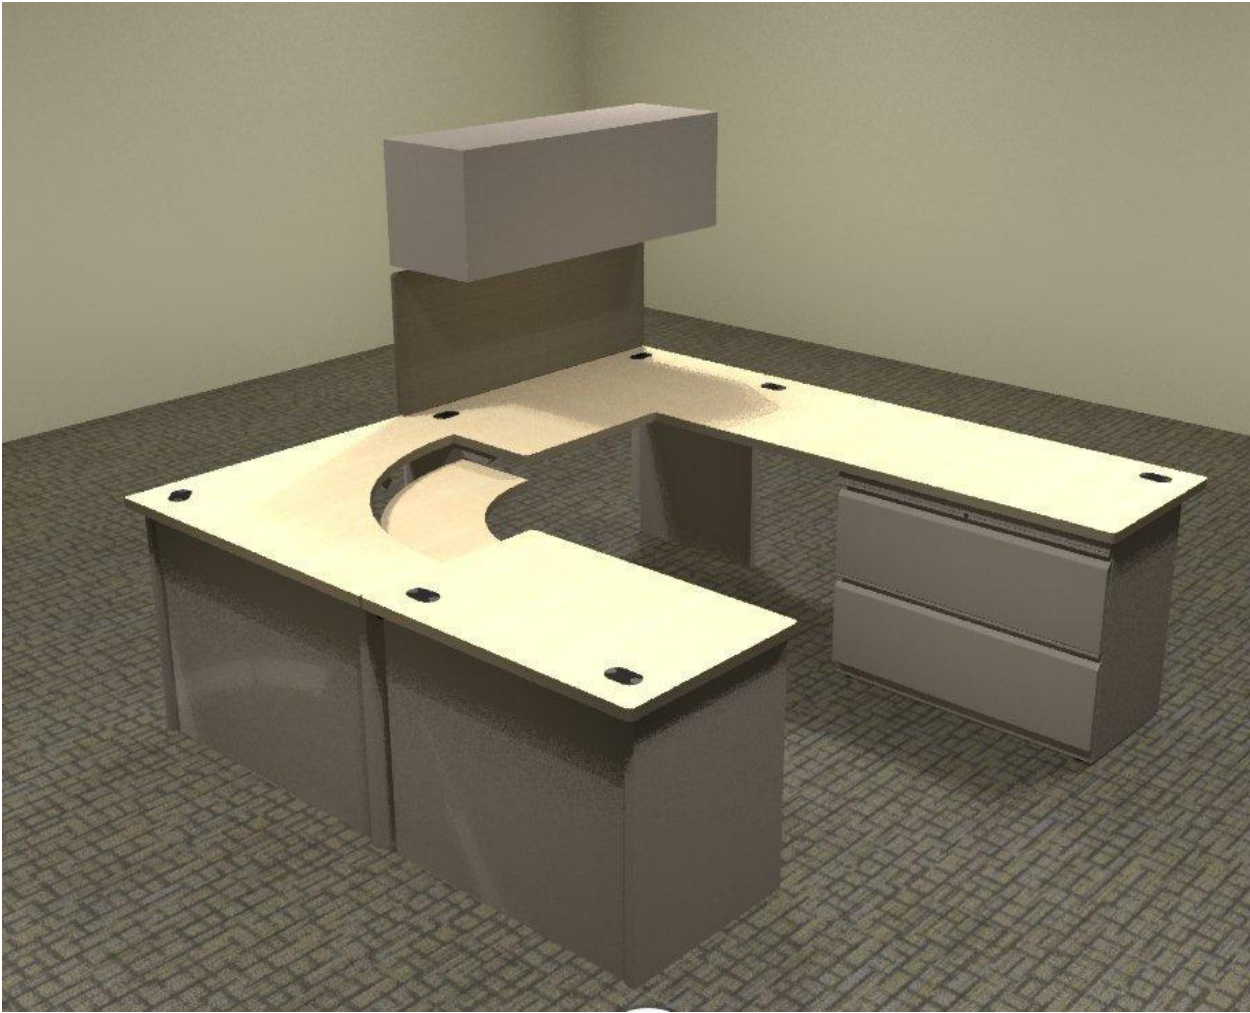

Item 5 – Room 505 – Standard Workstation – 2D Drawing

Item 5 – Room 505 – Standard Workstation – 3D Drawing

Item 5 – Room 505 – Standard Workstation – Parts List

Item	Part Description	Qty
1	Freestanding 30DX29-1/2H End Panel Support	1
	Core Clr Opts	
	CLR: Driftwood de-emph 4/12/09	
2	Freestanding 24Dx29-1/2H Support Leg	2
	Core Clr Opts	
	CLR: Driftwood de-emph 4/12/09	
3	Full-Height 29-1/2Hx42W Modesty Panel	1
	Core Clr Opts	
	CLR: Driftwood de-emph 4/12/09	
4	Permanent-Wall Hanger Kit 65H - Pair	2
	Core Clr Opts	
	CLR: Driftwood de-emph 4/12/09	
5	Tackboard 36W 18H	1
	GRD 1 FAB	
	FAB: Etch	
	CLR: Lithograph	
6	Tasklight w/electronic Ballast for 30W	1
	CLR: No Color Choice	
7	Ess Mobile Ped 28H 22-7/8D Bev Pull	1
	Core Clr Opts	
	CLR: Driftwood de-emph 4/12/09	
	Standard Random key	
8	Ess Lat 36W 28H 2-12" Drws Bev Pull	1
	Core Clr Opts	
	CLR: Driftwood de-emph 4/12/09	
	Standard Random key	
9	Altitude Corner 24Dx42W Flat Eg Dual Surface	1
	7-11/16" from either crner Edg	
	Plastic Grommet	
	L1 Woodgrain Lam Opts	
	Lam: Natural Maple-Former D	
	Edg: Warm Beige	
CLR: Driftwood		
10	Primary 30Dx72W T-Mold Eg Lam w/Grommets	1
	L1 Woodgrain Lam Opts	
	Lam: Natural Maple-Former D	
	Edg: Warm Beige	
	Plastic Grommet	