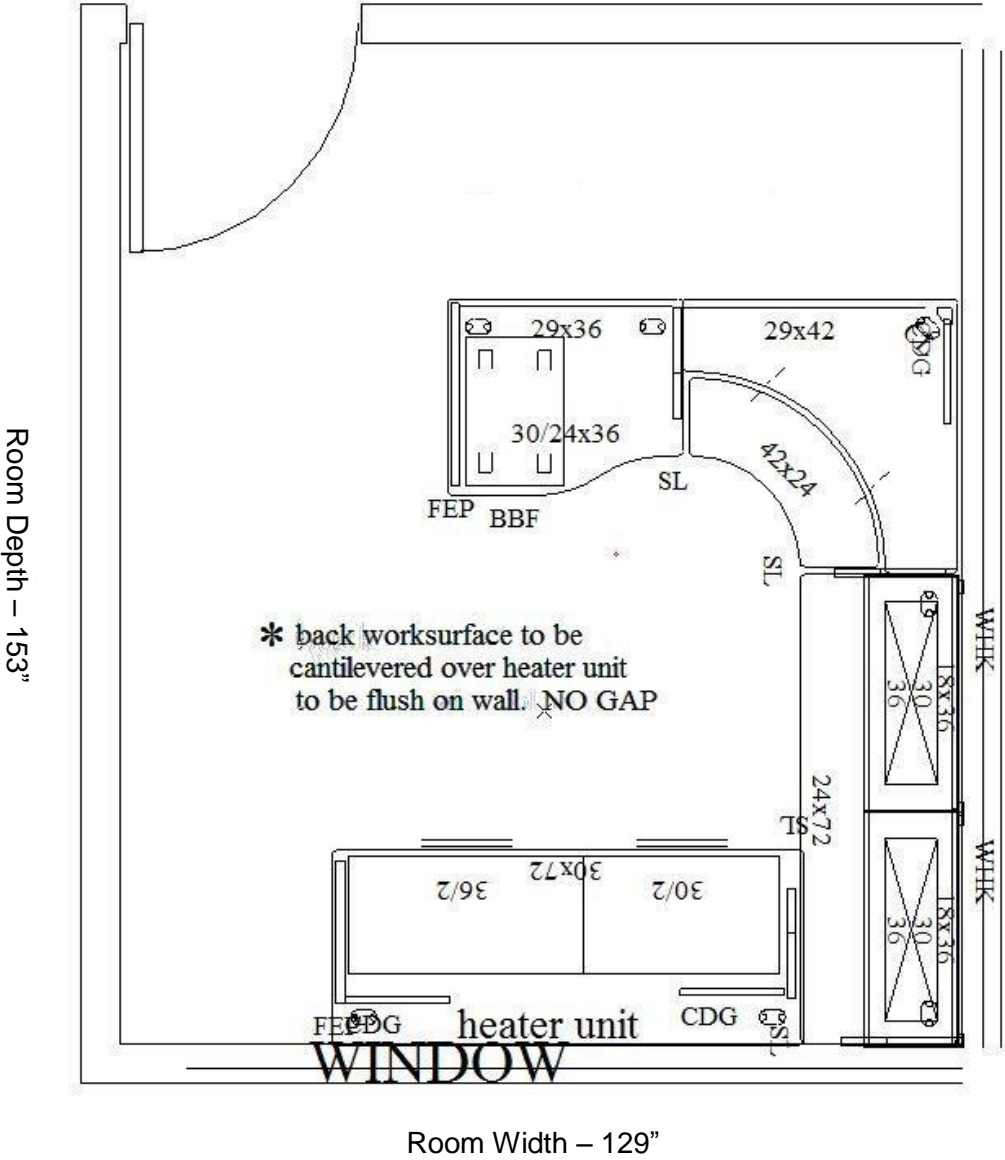

Item 6 – Room 260 – Standard Workstation – 2D Drawing

**Item 6 – Room 260 – Standard Workstation – 3D Drawing**

## Item 6 – Room 260 – Standard Workstation – Parts List

Item	Part Description	Qty
1	Altitude Corner 24Dx42W T-Mold Eg Dual Surface	1
	7-11/16" from either crner Edg	
	Plastic Grommet	
	L1 Woodgrain Lam Opts	
	Lam: Natural Maple-Former D	
	Edg: Warm Beige	
	CLR: Driftwood	
2	Primary 30Dx72W T-Mold Eg Lam w/Grommets	1
	L1 Woodgrain Lam Opts	
	Lam: Natural Maple-Former D	
	Edg: Warm Beige	
	Plastic Grommet	
3	Wave W/S 36Wx30L/24R T-Mold Eg Lam w/Grom	1
	L1 Woodgrain Lam Opts	
	Lam: Natural Maple-Former D	
	Edg: Warm Beige	
	Plastic Grommet	
4	Freestanding 30DX29-1/2H End Panel Support	1
	Core Clr Opts	
	CLR: Driftwood de-emph 4/12/09	
5	Freestanding 24Dx29-1/2H Support Leg	2
	Core Clr Opts	
	CLR: Driftwood de-emph 4/12/09	
6	Gussets (1 Pr)	3
	Core Clr Opts	
	CLR: Driftwood de-emph 4/12/09	
7	Panel Mount 24Dx29-1/2H Support Leg	2
	Core Clr Opts	
	CLR: Driftwood de-emph 4/12/09	
8	Full-Height 29-1/2Hx36W Modesty Panel	1
	Core Clr Opts	
	CLR: Driftwood de-emph 4/12/09	
9	Full-Height 29-1/2Hx42W Modesty Panel	1
	Core Clr Opts	
	CLR: Driftwood de-emph 4/12/09	
10	Corner Desk Leg 29-1/2H	1
	Core Clr Opts	
	CLR: Driftwood de-emph 4/12/09	