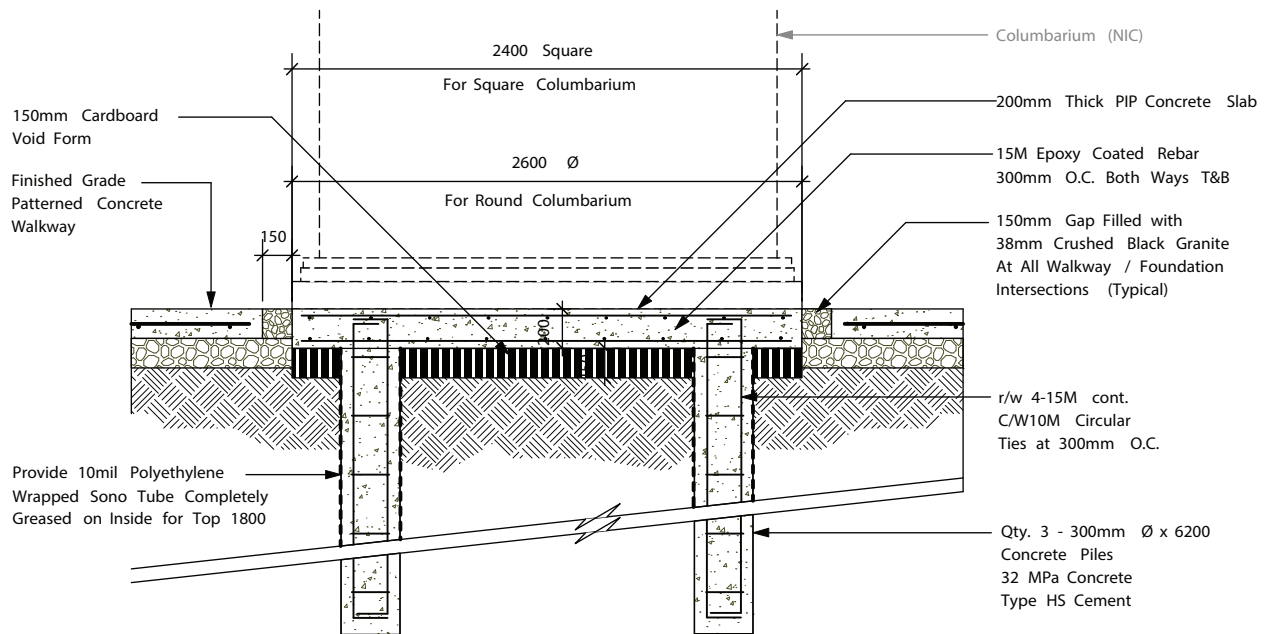

ROUND FOUNDATION

SQUARE FOUNDATION

7 SQUARE / ROUND COLUMBARIUM FOUNDATION
D2 1:25

ROUND/SQUARE COLUMBARIUM FOUNDATION PAD PLAN

DRAWING
SK-01
REV

CITY OF WINNIPEG
CEMETERIES BRANCH

JULY 2016