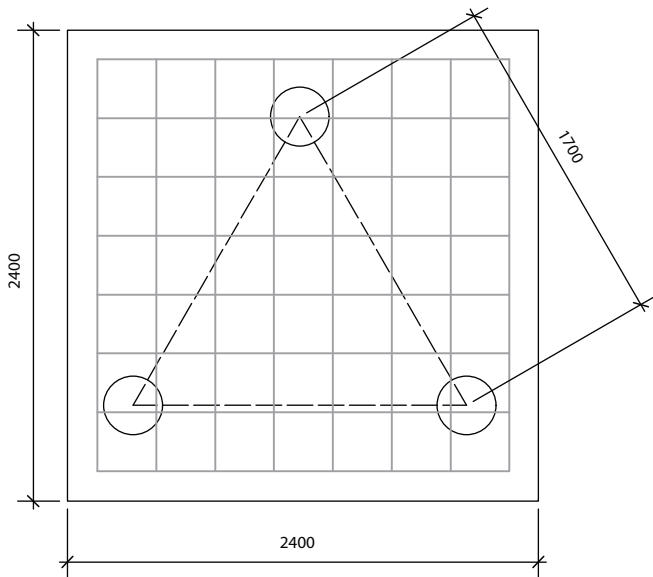

ROUND FOUNDATION

SQUARE FOUNDATION

7 SQUARE / ROUND COLUMBARIUM FOUNDATION
D2 1:25

ROUND/SQUARE COLUMBARIUM FOUNDATION PAD PLAN

DRAWING
SK-01
REV

CITY OF WINNIPEG
CEMETERIES BRANCH

JULY 2016