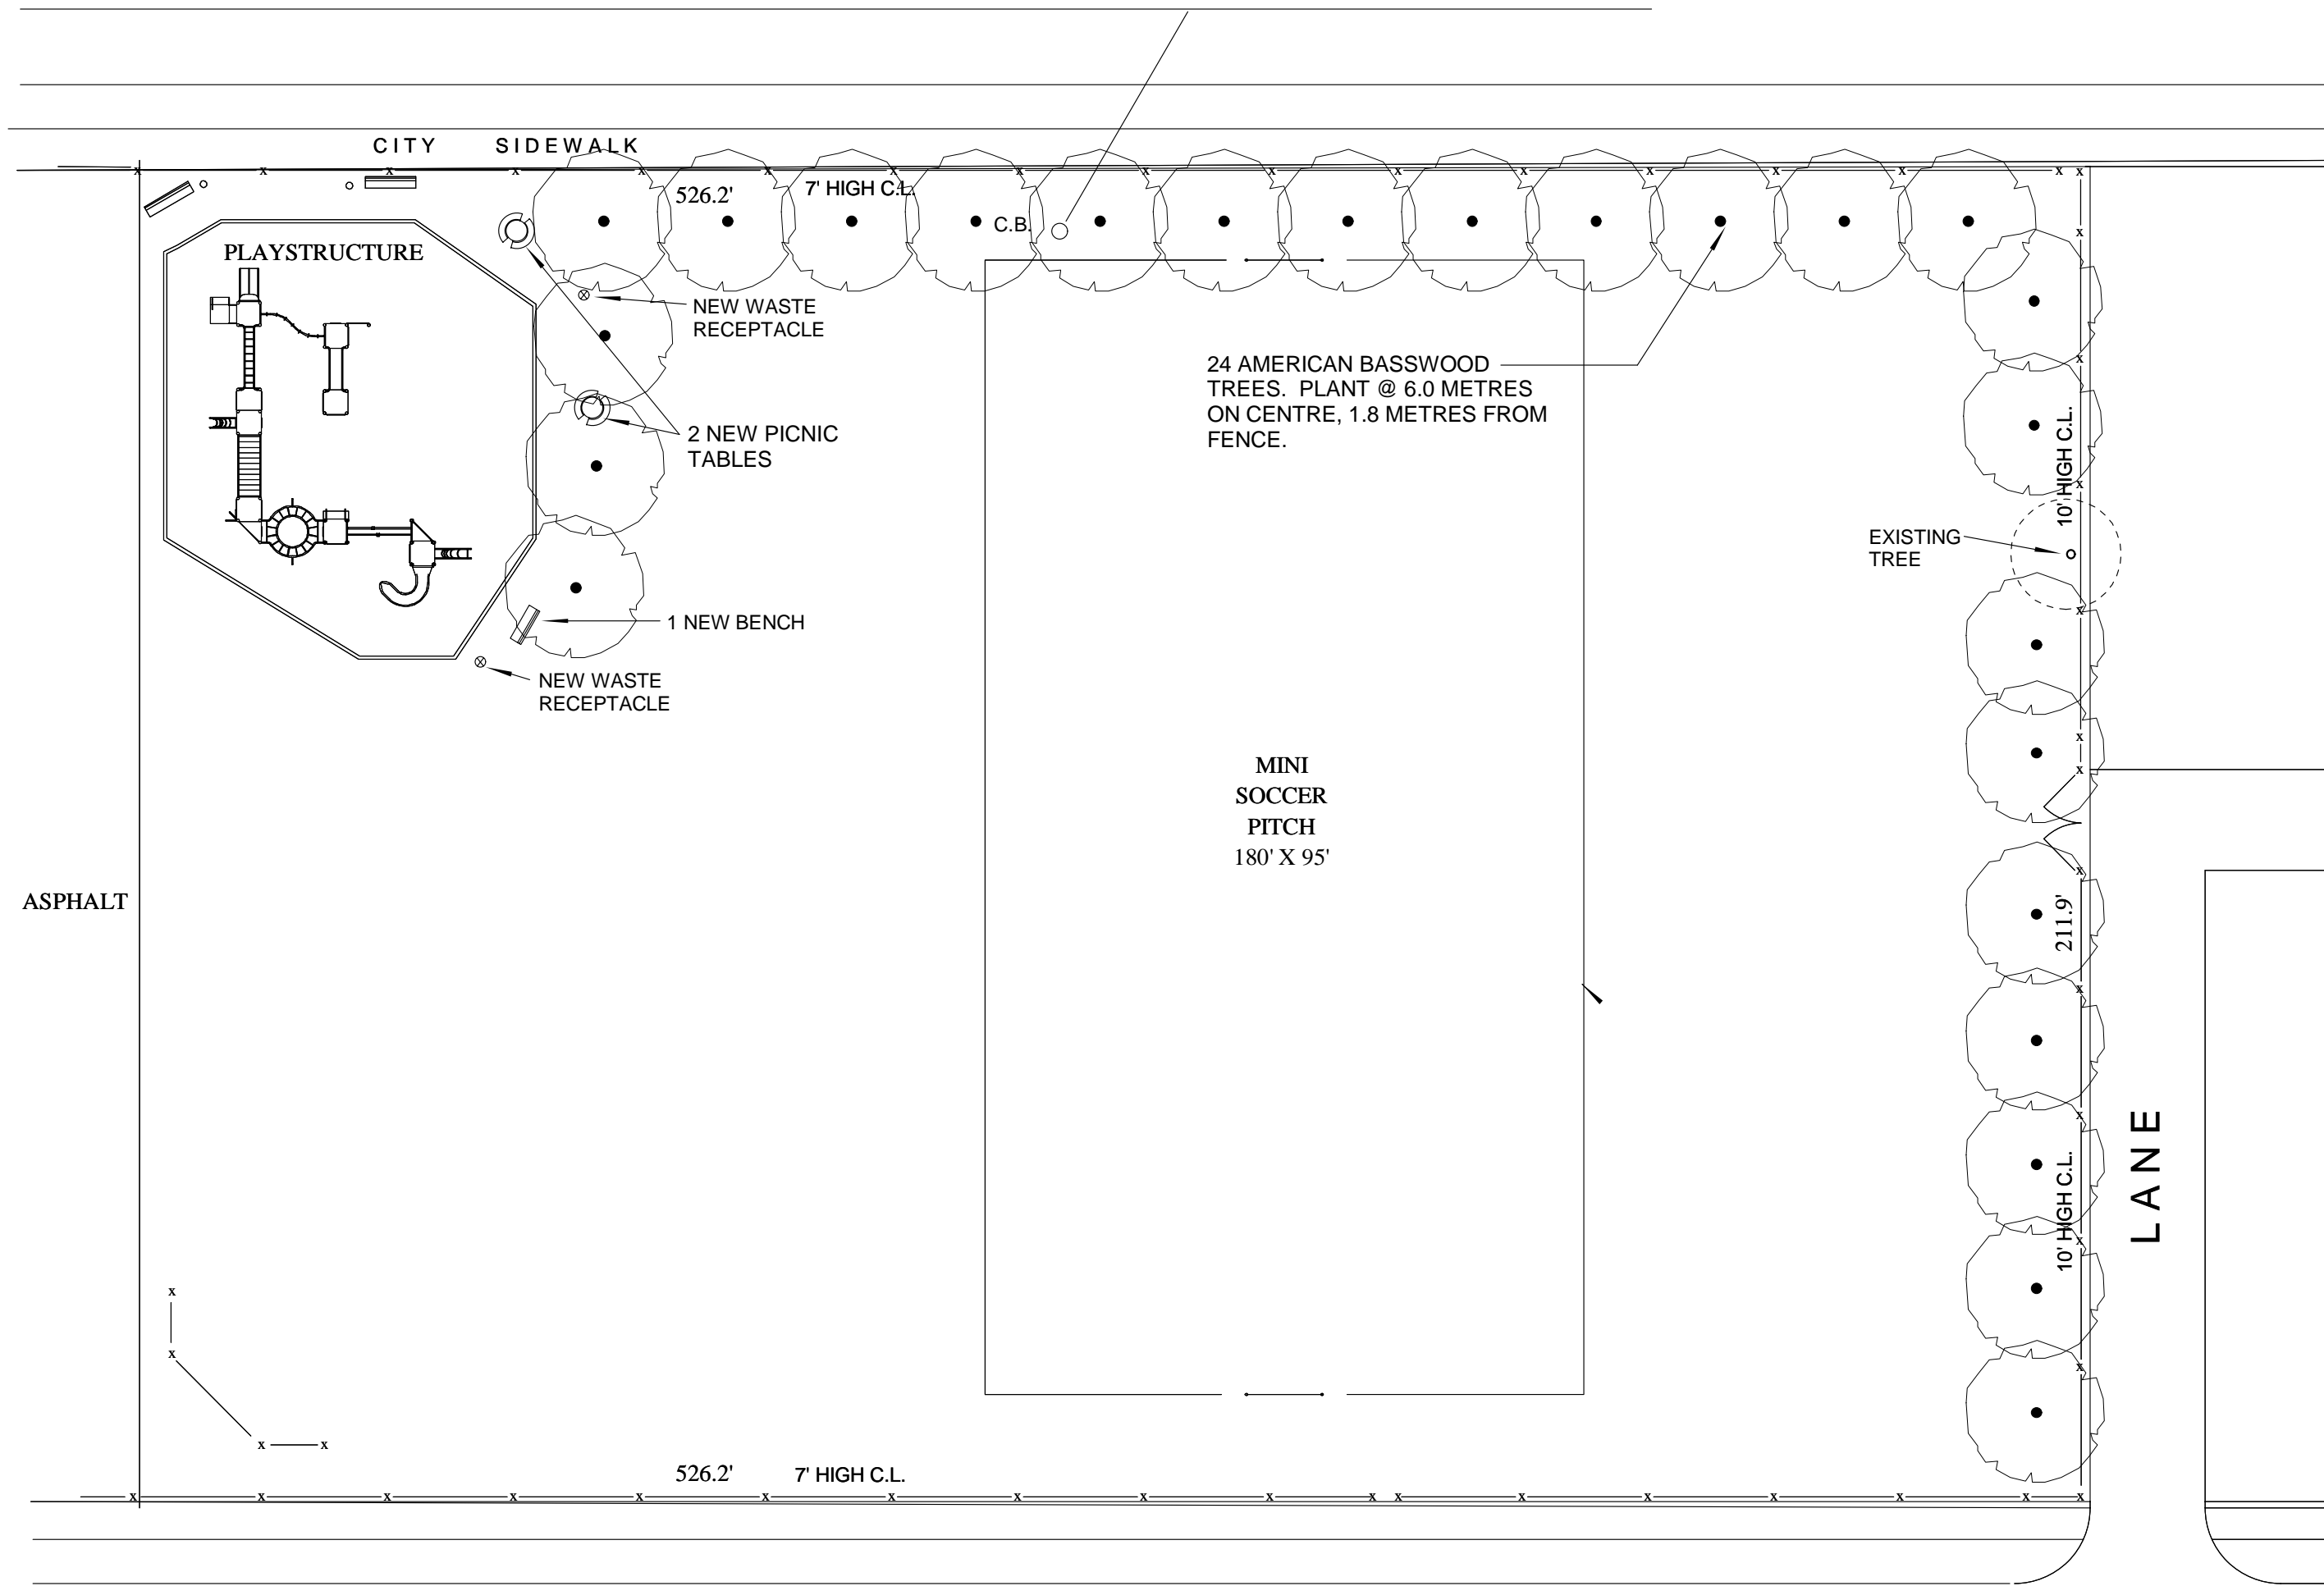

GARFIELD STREET

2 TREE PIT / PLANTING DETAIL

L1 Scale: 1:25

SHERBURN STREET

1 SITE PLAN  
L-1 Scale: 1:300

<b>PROJECT TITLE</b> PRINCIPAL SPARLING SCHOOL	<b>DRAWING TITLE</b> LANDSCAPE ENHANCEMENTS	<b>SCALE</b> 1:300	<b>DRAWN BY</b> K. RECH	<b>SHEET NO.</b> L-1
<b>KEN RECH LANDSCAPE ARCHITECTS INC</b> 1480 Wellington Crescent Winnipeg Manitoba Fax 489-6852 R3N 0B3 Tel(204) 489-6616		<b>DATE</b> APRIL 19/04	<b>FILE NO.</b> 04-01J	