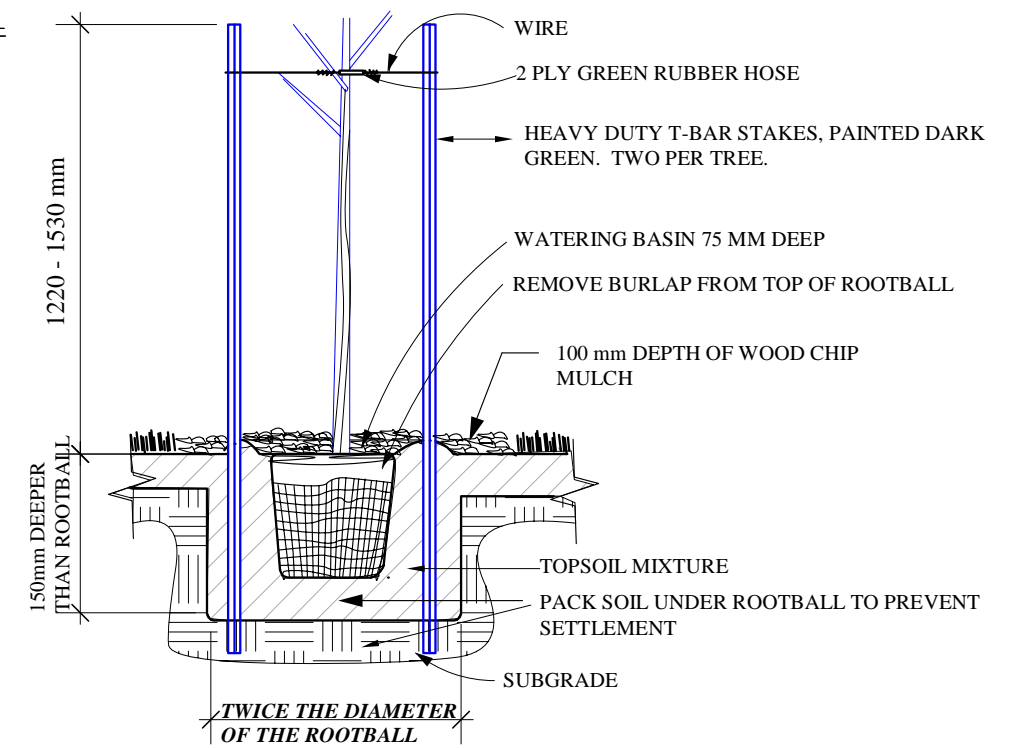

GARFIELD STREET

2 TREE PIT / PLANTING DETAIL

L1 Scale: 1:25

SHERBURN STREET

1 SITE PLAN  
L-1 Scale: 1:300

<b>PROJECT TITLE</b> PRINCIPAL SPARLING SCHOOL	<b>DRAWING TITLE</b> LANDSCAPE ENHANCEMENTS	<b>SCALE</b> 1:300	<b>DRAWN BY</b> K. RECH	<b>SHEET NO.</b> L-1
<b>KEN RECH LANDSCAPE ARCHITECTS INC</b> 1480 Wellington Crescent Winnipeg Manitoba Fax 489-6852 R3N 0B3 Tel(204) 489-6616		<b>DATE</b> APRIL 19/04	<b>FILE NO.</b> 04-01J	