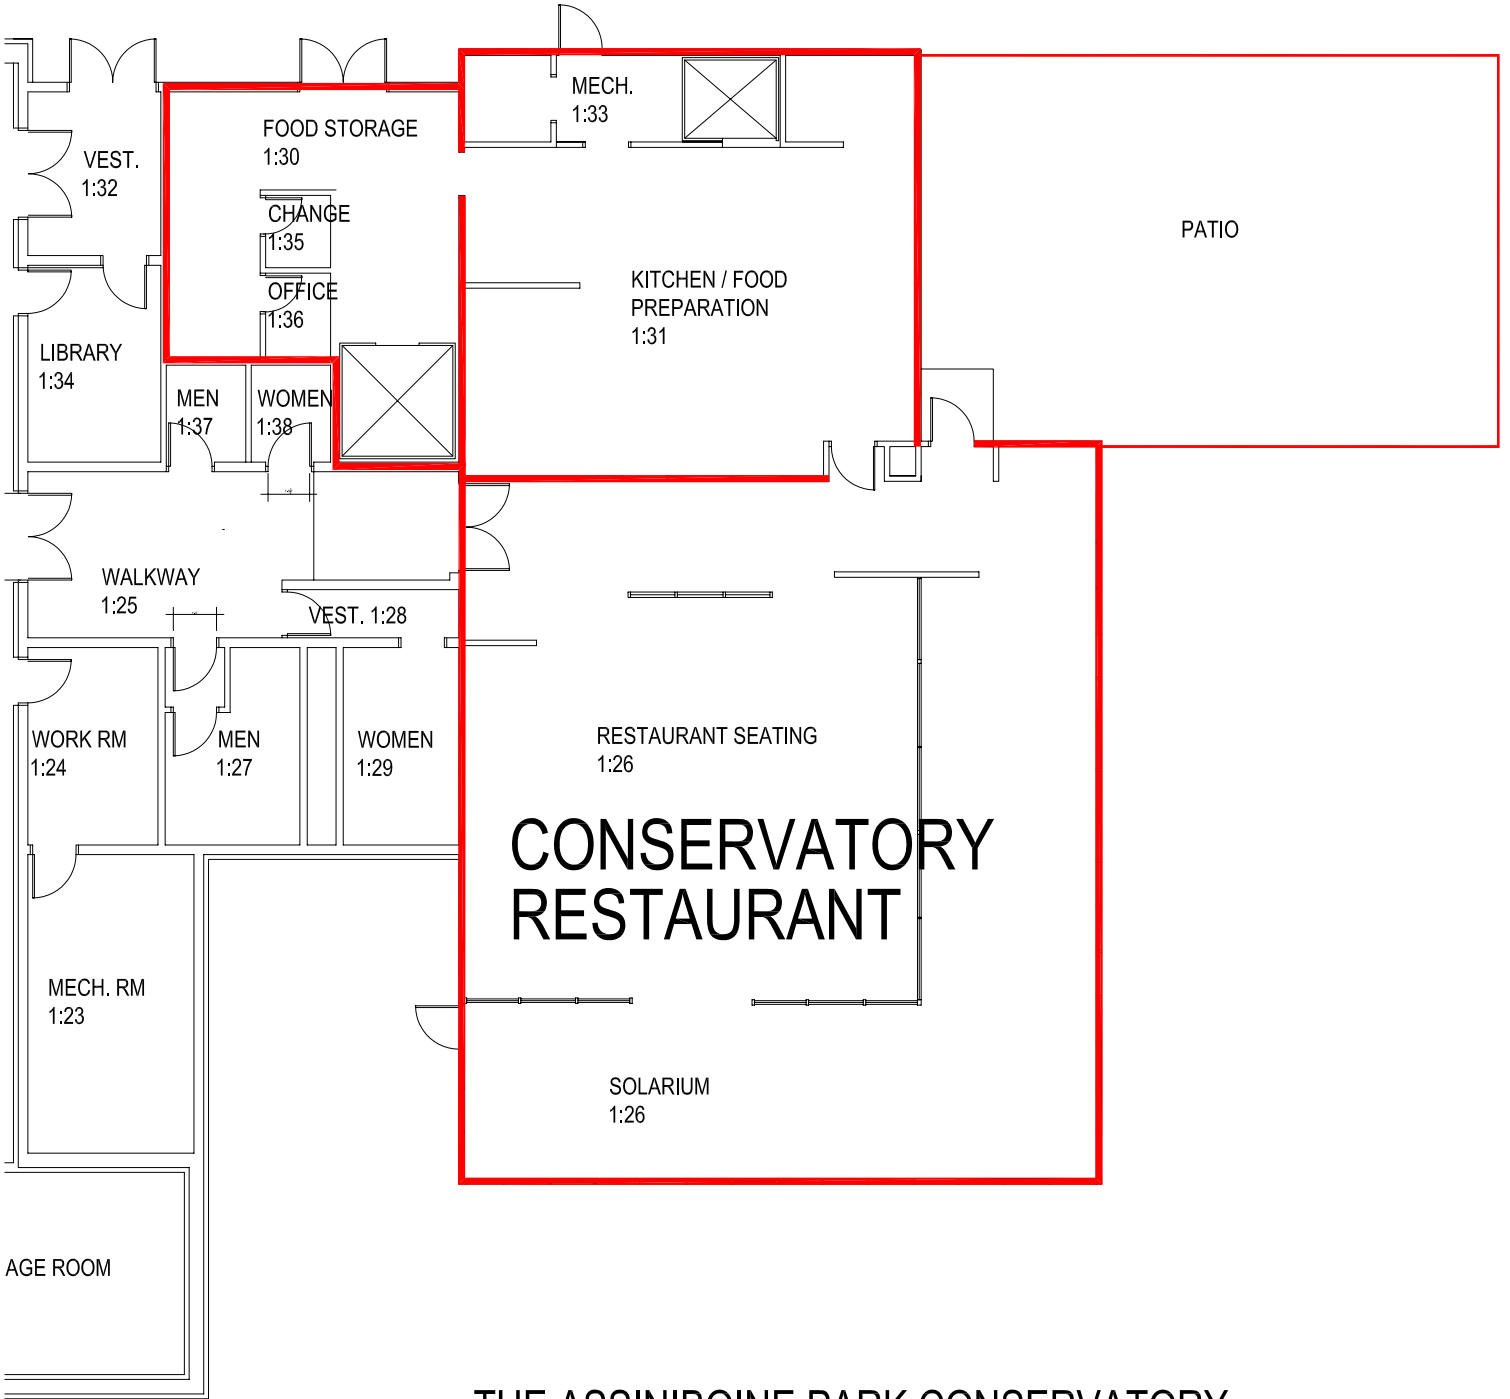

SCHEDULE 'A'

THE ASSINIBOINE PARK CONSERVATORY
15 CONSERVATORY DRIVE
WINNIPEG, MANITOBA
R3P 2N5