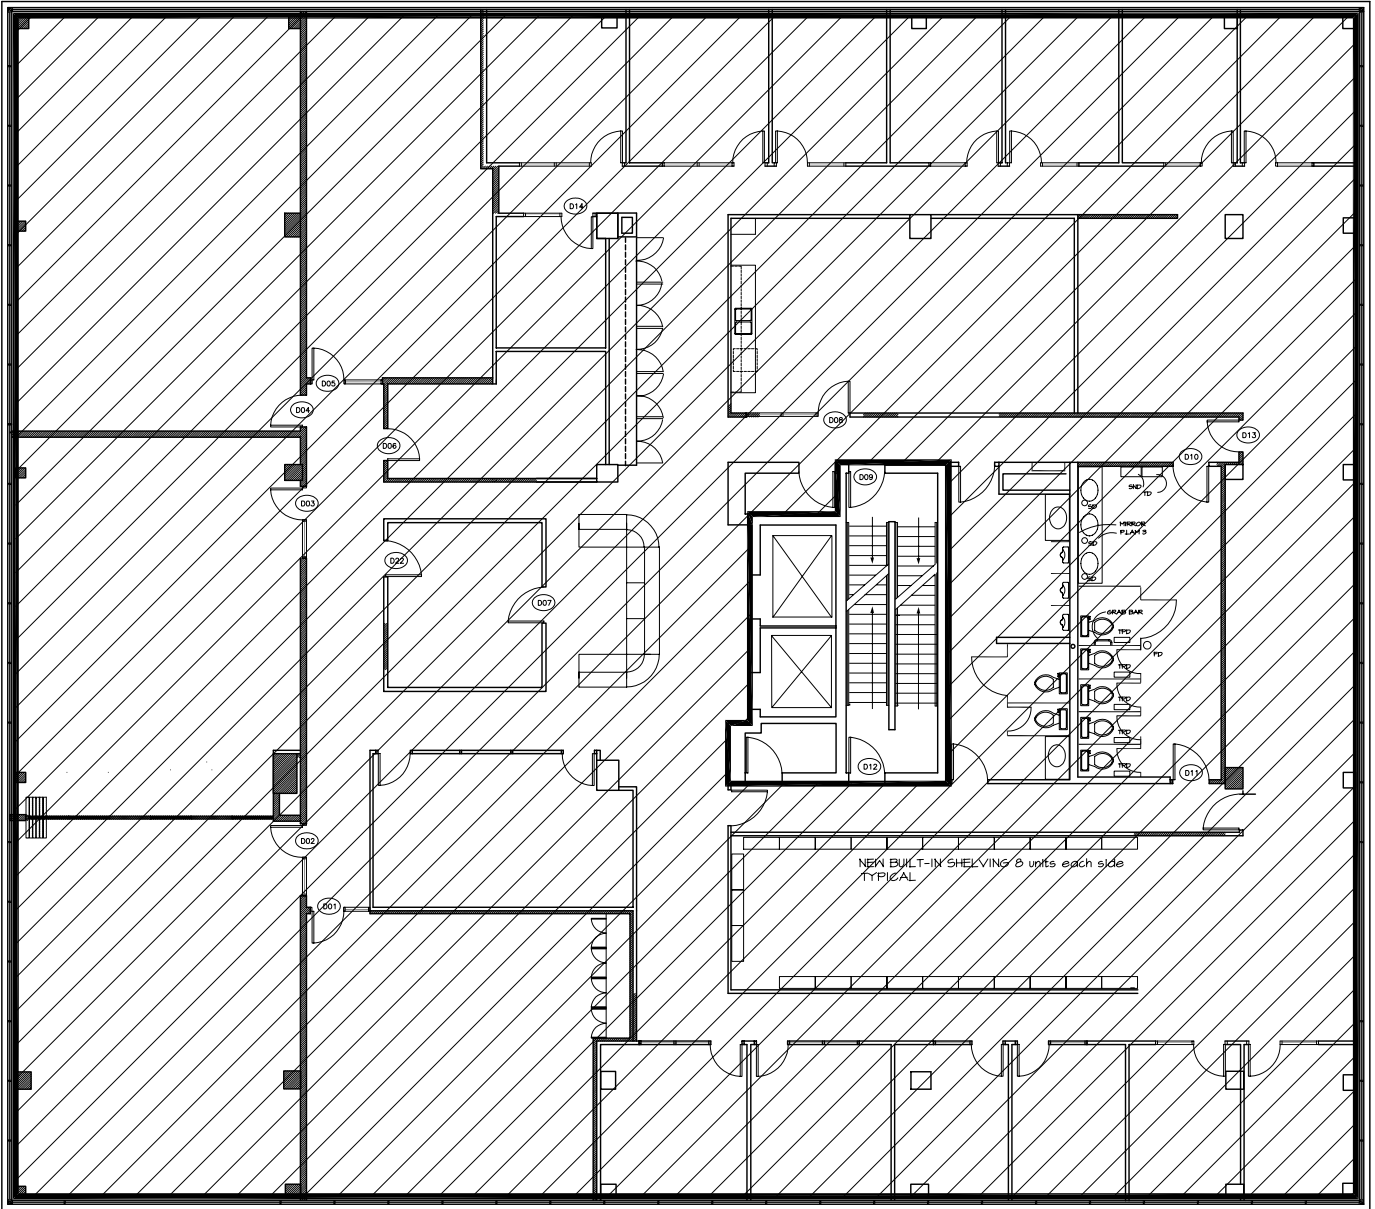

DRAWING E(2)-R0

10,667 SQUARE FEET

FOURTH FLOOR
180 KING STREET