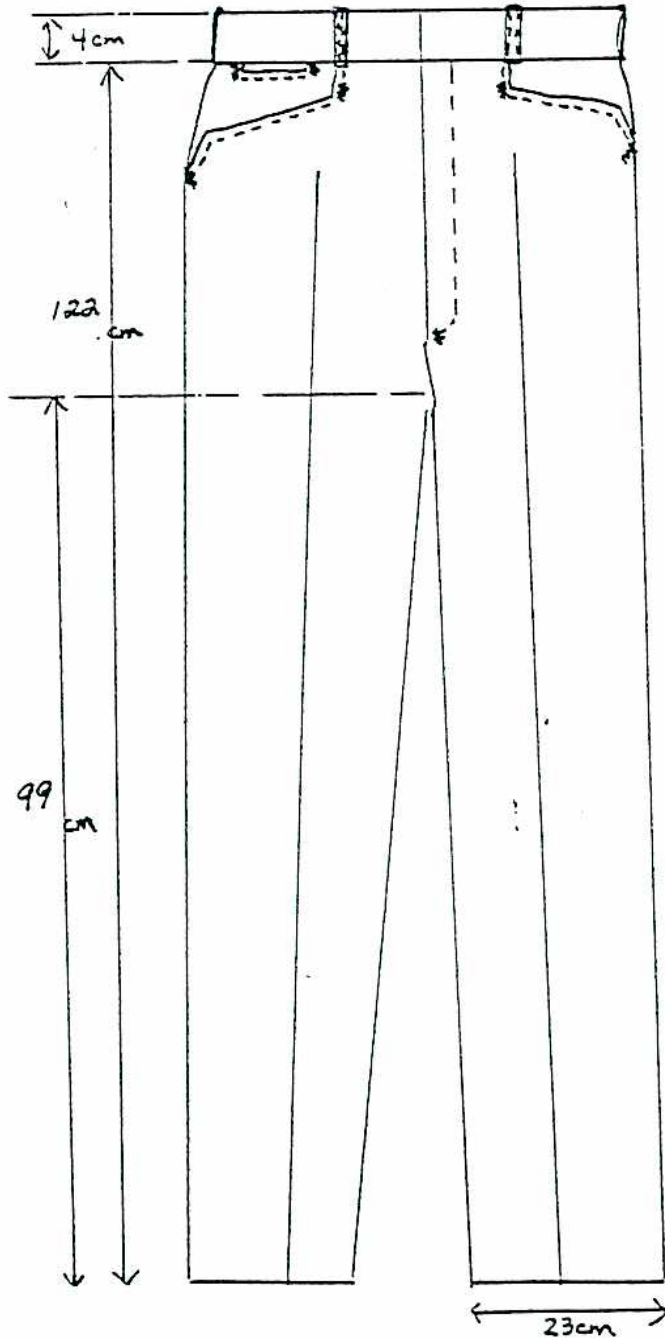

WINNIPEG TRANSIT '97  
MEN'S WESTERN PANT

DRAWING # MPI-RO

HOO & BAR CLOSURE  
W/ SAFETY BUTTON

7 BAR TACKS  
(POCKETS & ZIPPER)

SERGED HEM

FRONT