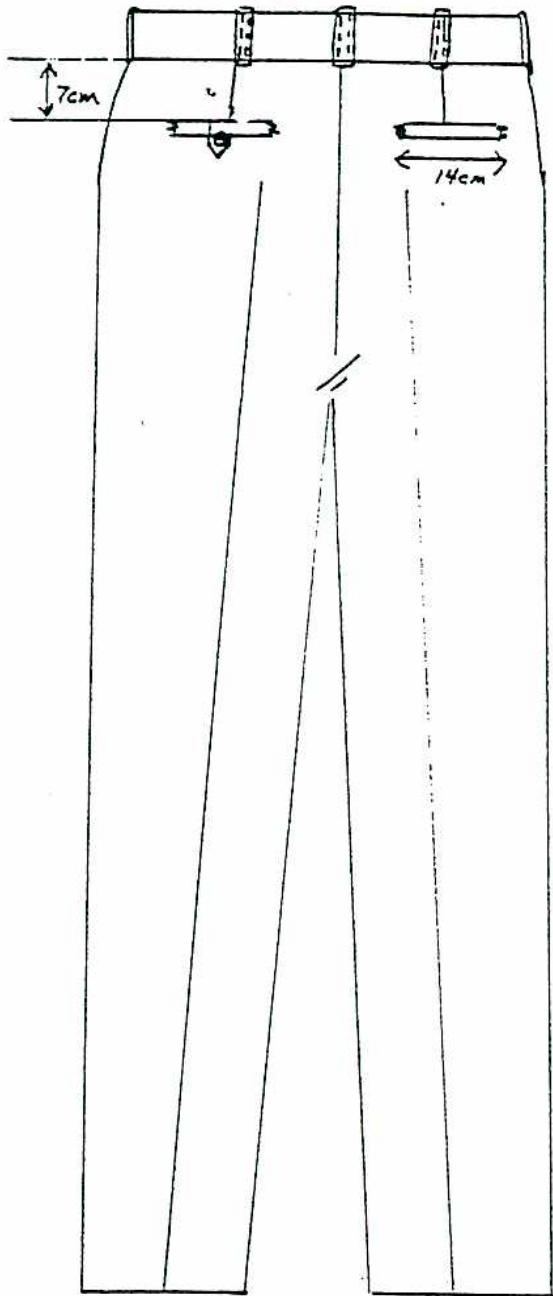

WINNIPEG TRANSIT '97  
MEN'S WESTERN PANT

DRAWING # MP2-120

BACK

—