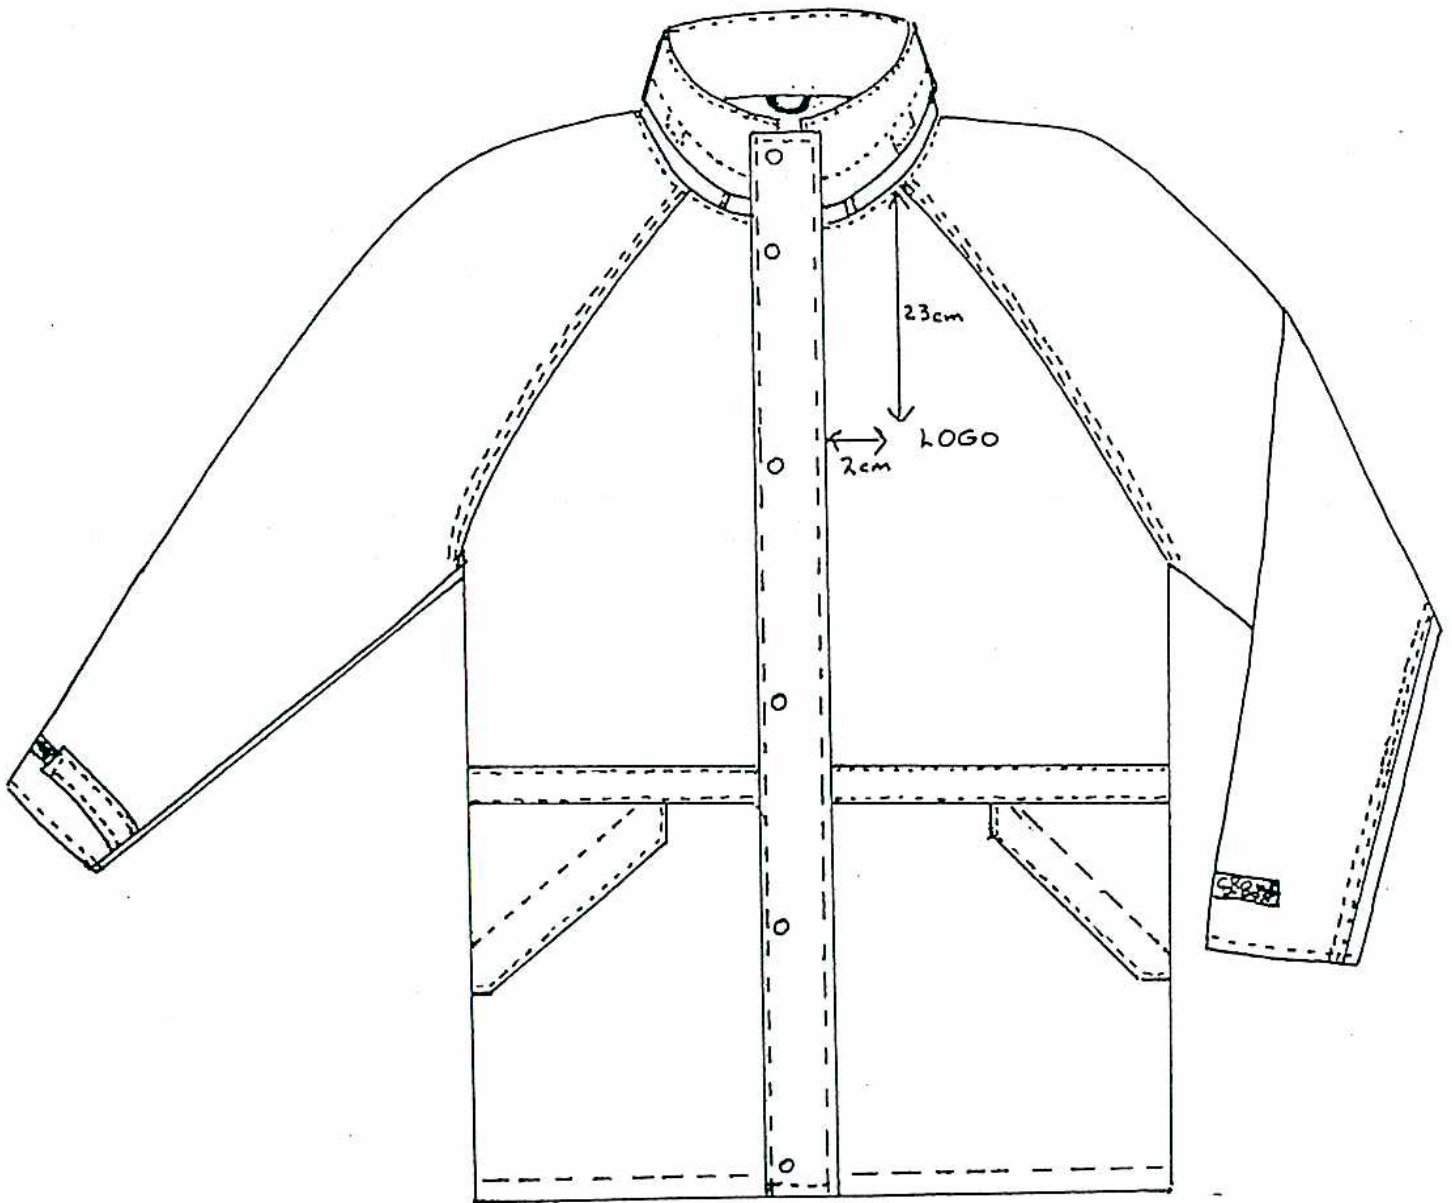

WINNIPEG TRANSIT '97
RAIN JACKET

DRAWING # RI1

FRONT (HOOD CONCEALED IN COLLAR)

* NOT TO SCALE