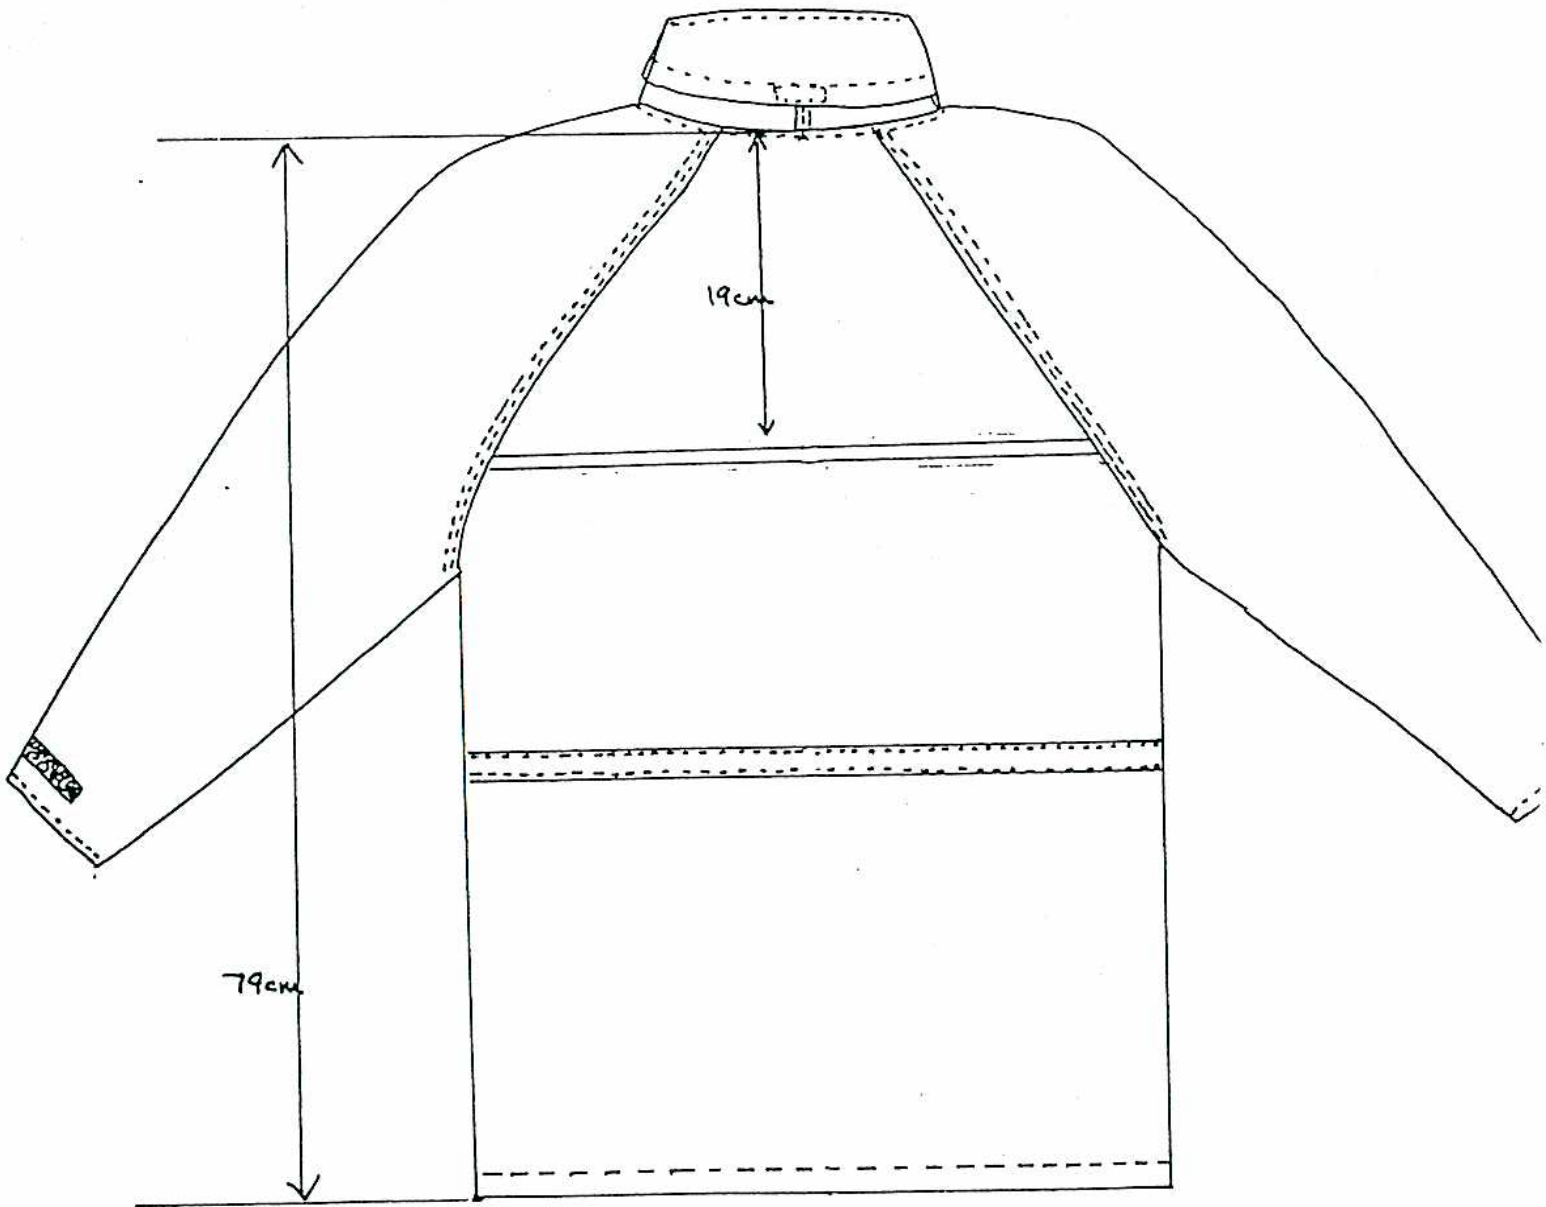

WINNIPEG TRANSIT '97
RAIN JACKET

DRAWING # RJ2

* NOT TO SCALE