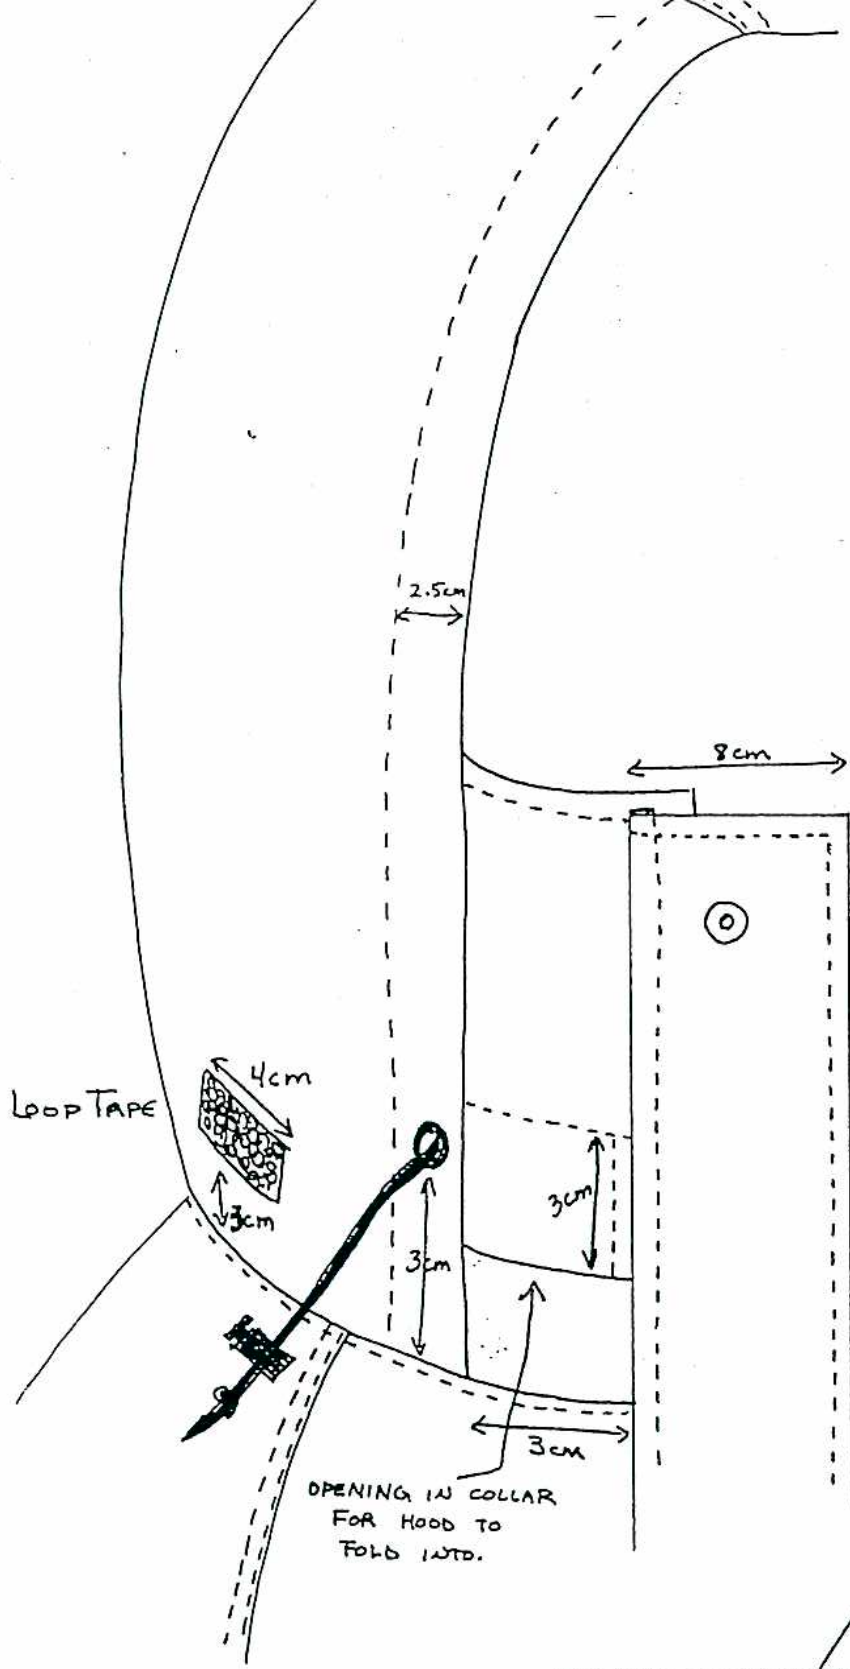

WINNIPEG TRANSIT '97  
RAIN JACKET

DRAWING  
#RJS

HOOD DETAIL

\* NOT TO SCALE