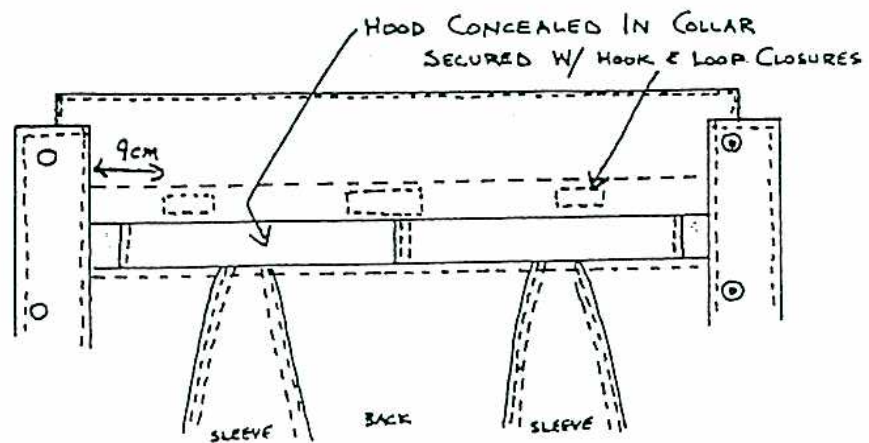

WINNIPEG TRANSIT '97  
RAIN JACKET

DRAWING  
#RJS

HOOD DETAIL

\* NOT TO SCALE