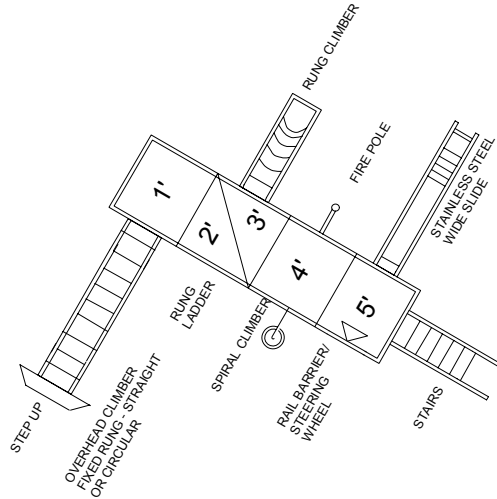

TITLE  
STRUCTURE TYPES - SAMPLE LAYOUT

NO. STR-3

Style 1 Playstructure

Style 2 Playstructure

Style 3 Playstructure

NST  
APRIL 2005  
DGB

THE CITY OF WINNIPEG  
Planning, Property and Development Department  
Planning and Land Use Division  
Unit 15 - 10 Fort Street, Winnipeg, MB, R3C 4X5