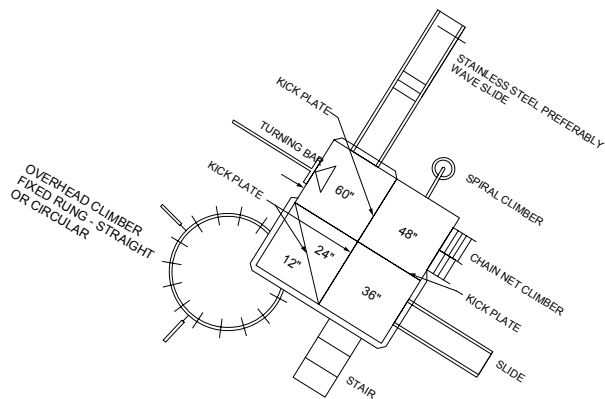

TITLE  
STRUCTURE TYPES - SAMPLE LAYOUT

NO. STR-3

Style 1 Playstructure

Style 2 Playstructure

Style 3 Playstructure

NST  
APRIL 2005  
DGB

THE CITY OF WINNIPEG  
Planning, Property and Development Department  
Planning and Land Use Division  
Unit 15 - 10 Fort Street, Winnipeg, MB, R3C 4X5