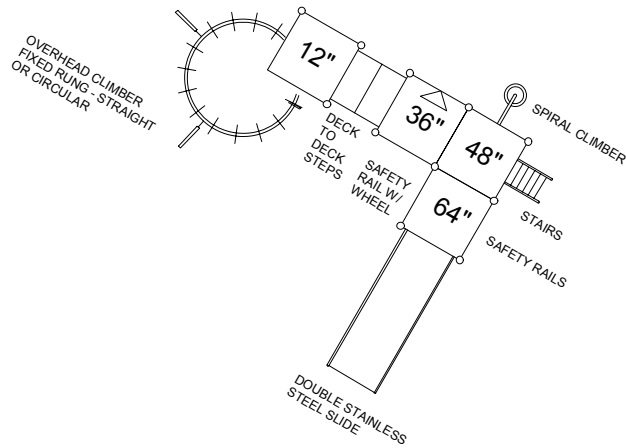

TITLE  
STRUCTURE TYPES - SAMPLE LAYOUT

NO. STR-3

Style 1 Playstructure

Style 2 Playstructure

Style 3 Playstructure

NST  
APRIL 2005  
DGB

THE CITY OF WINNIPEG  
Planning, Property and Development Department  
Planning and Land Use Division  
Unit 15 - 10 Fort Street, Winnipeg, MB, R3C 4X5