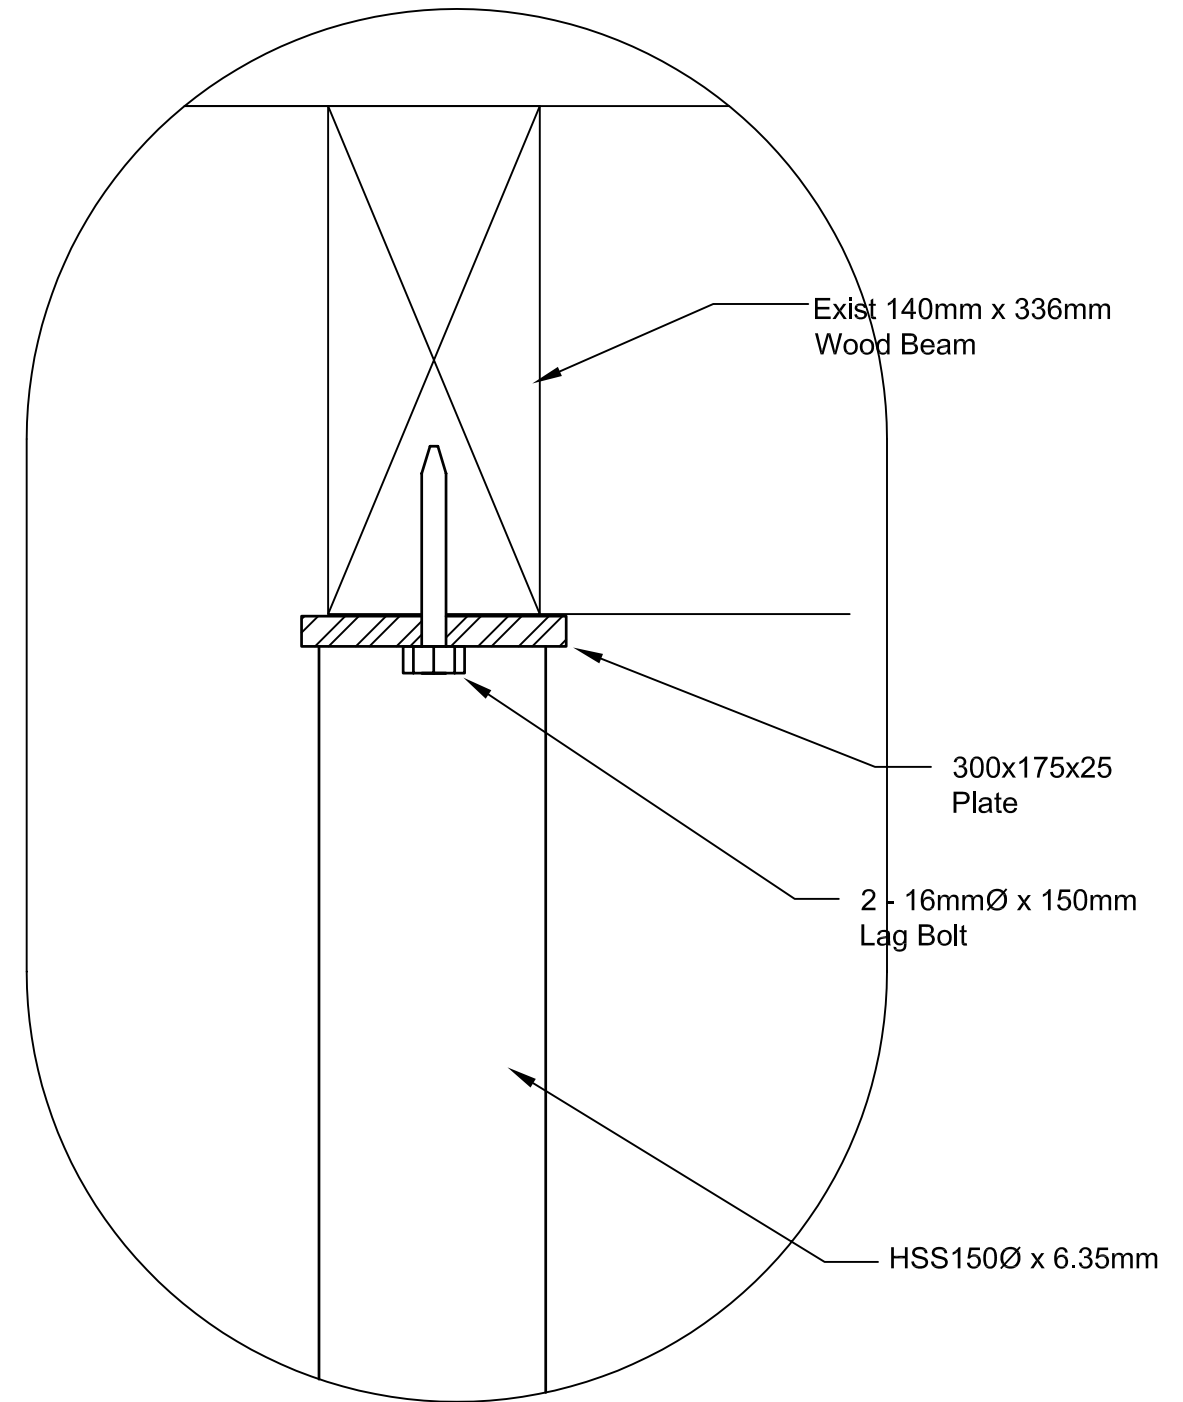

DETAIL A  
SCALE 1:5

DETAIL B  
SCALE 1:5

S4  
Section Details

East Gate Entrance  
Assiniboine Park Zoo  
Winnipeg, MB

**APEGM**  
Certificate of Authorization  
GC Engineering Ltd.  
No. 3208 Expiry: April 30, 2006