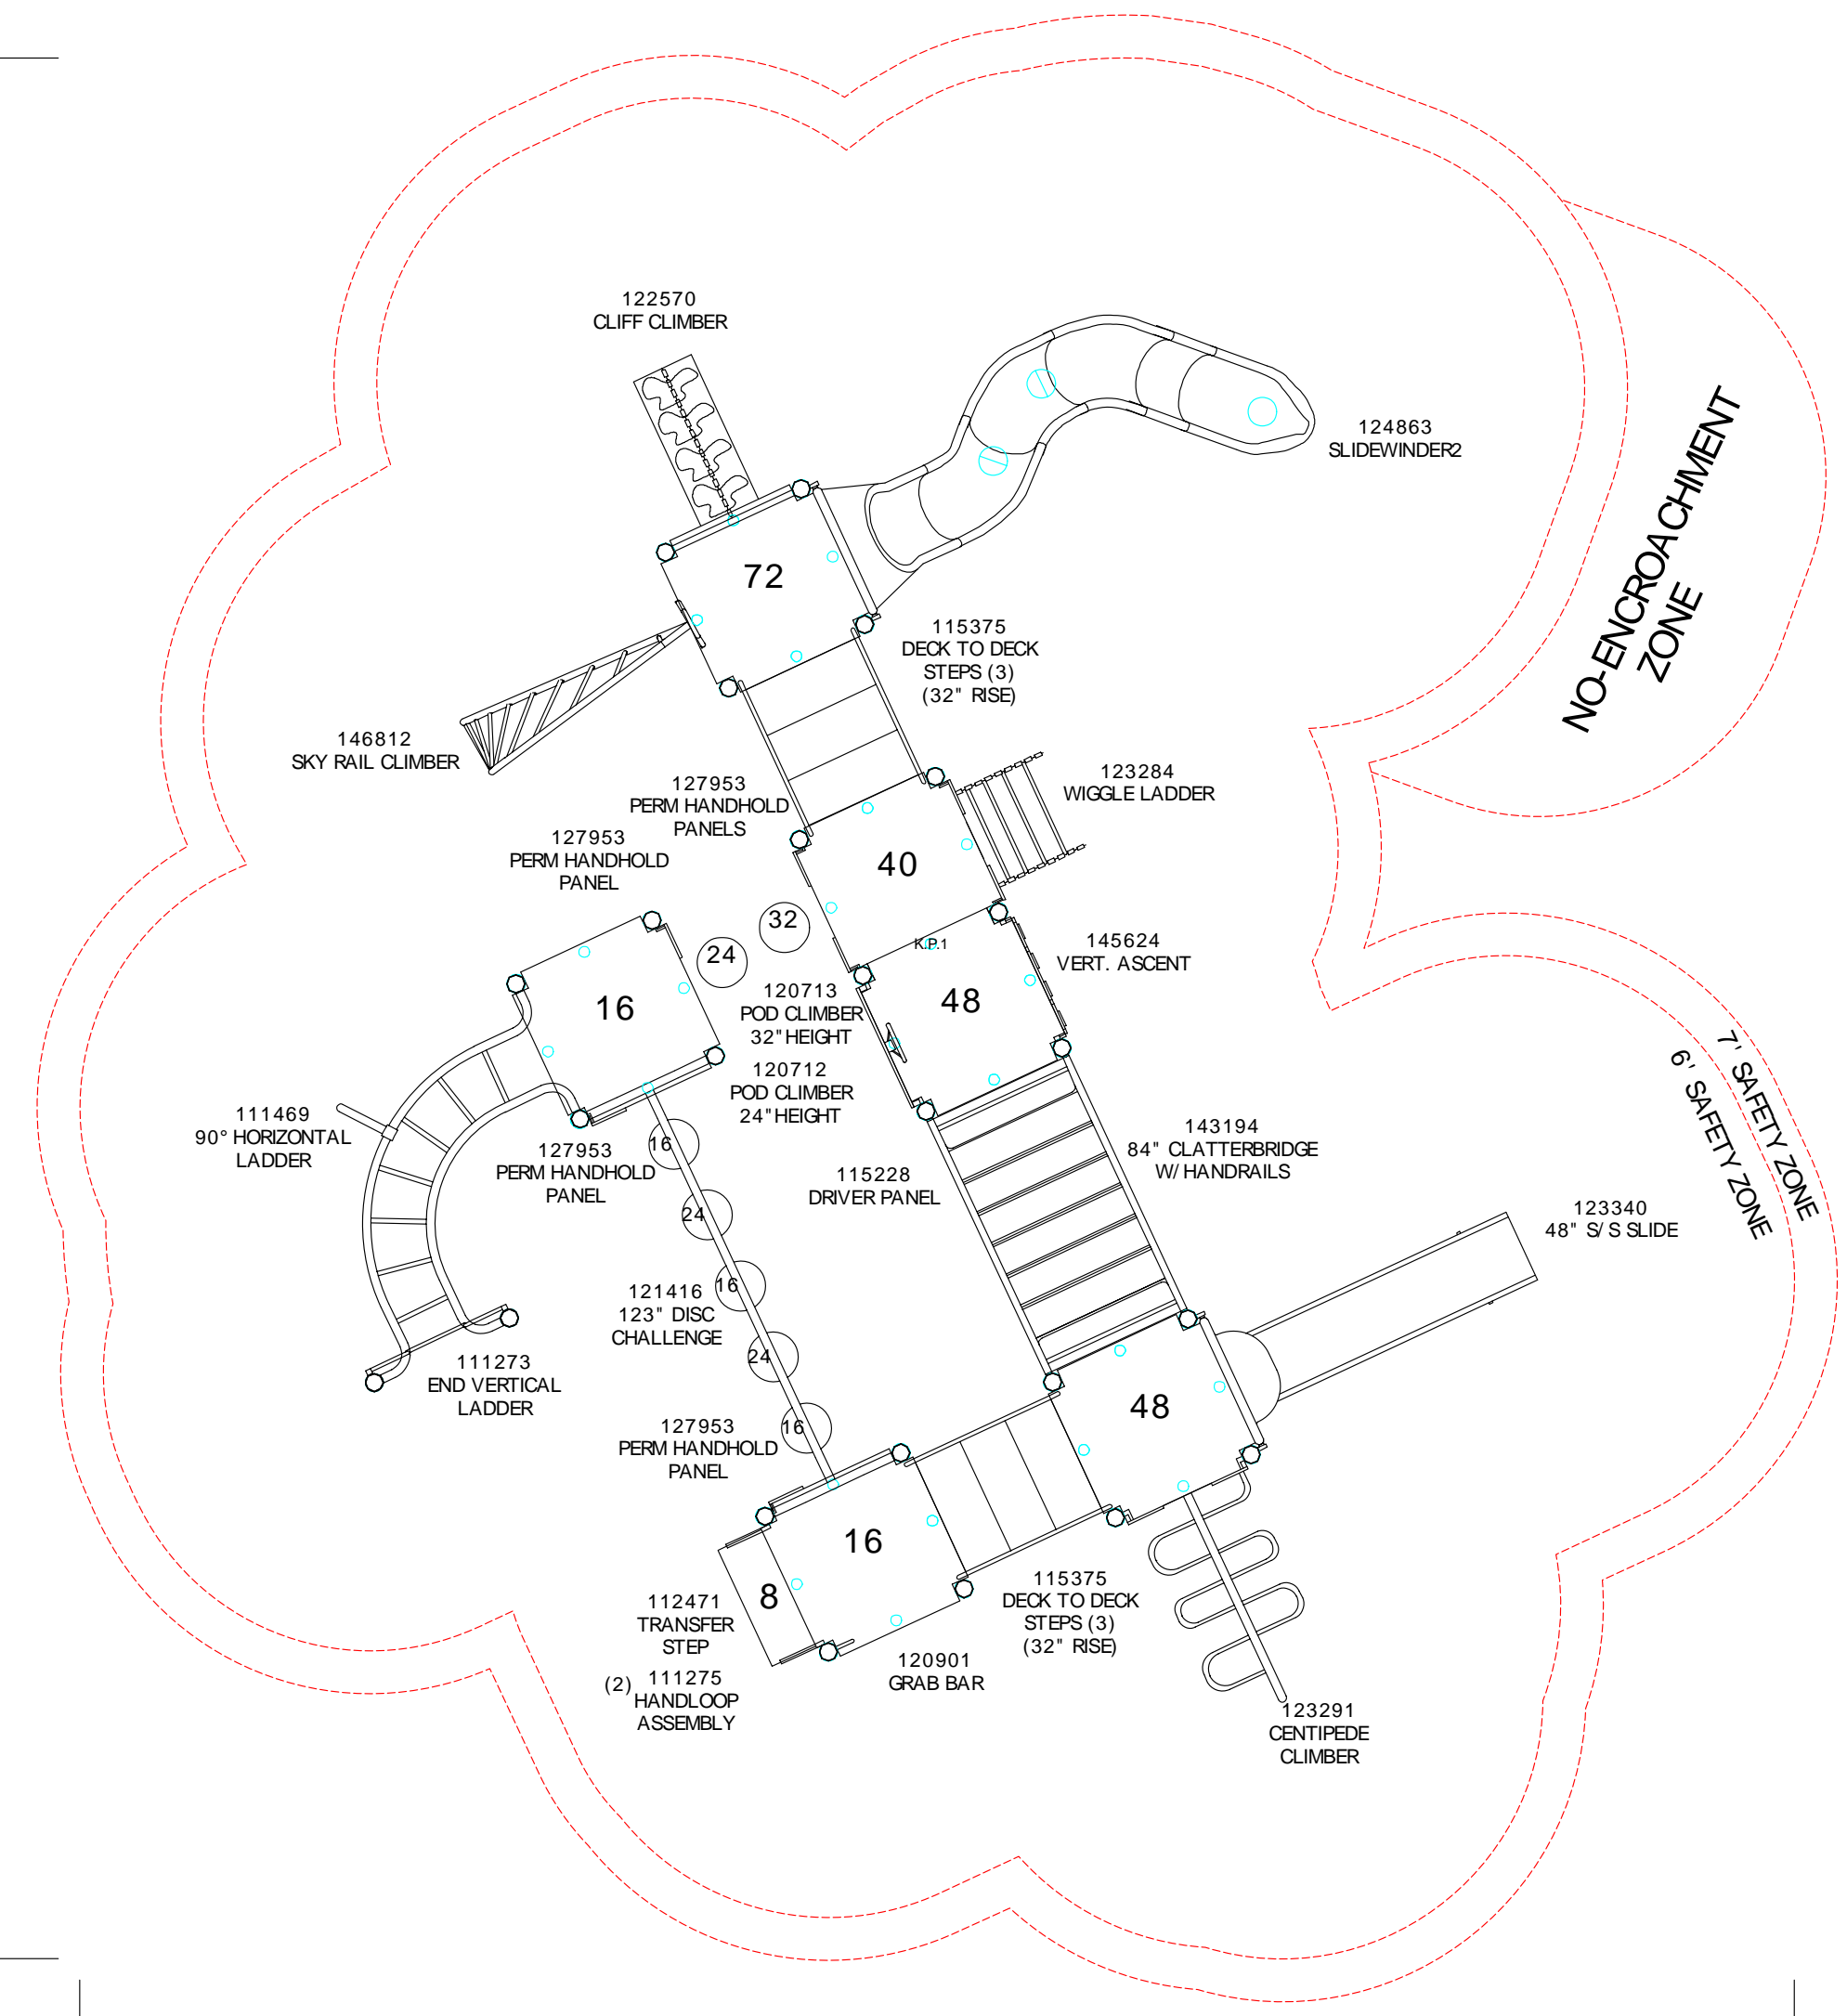

44'-5" [13.54M]

NO ENCROACHMENT ZONE

7' SAFETY ZONE
6' SAFETY ZONE

121948
6"/8" RISE KICKPLATE
(K.P.1) QTY. (1)

40'-1" [12.22M]

5-12 YEARS

CLH
MARCH 16 2005

12/16/04	34663A-1	CLH
9/27/04	34663	PLB

LANDSCAPE STRUCTURES INC

WESTRIDGE
COMMUNITY CLUB
WINNIPEG

PLAYGROUNDS-R-US
JODI MARR

PLAYBOOSTER
34663A-2