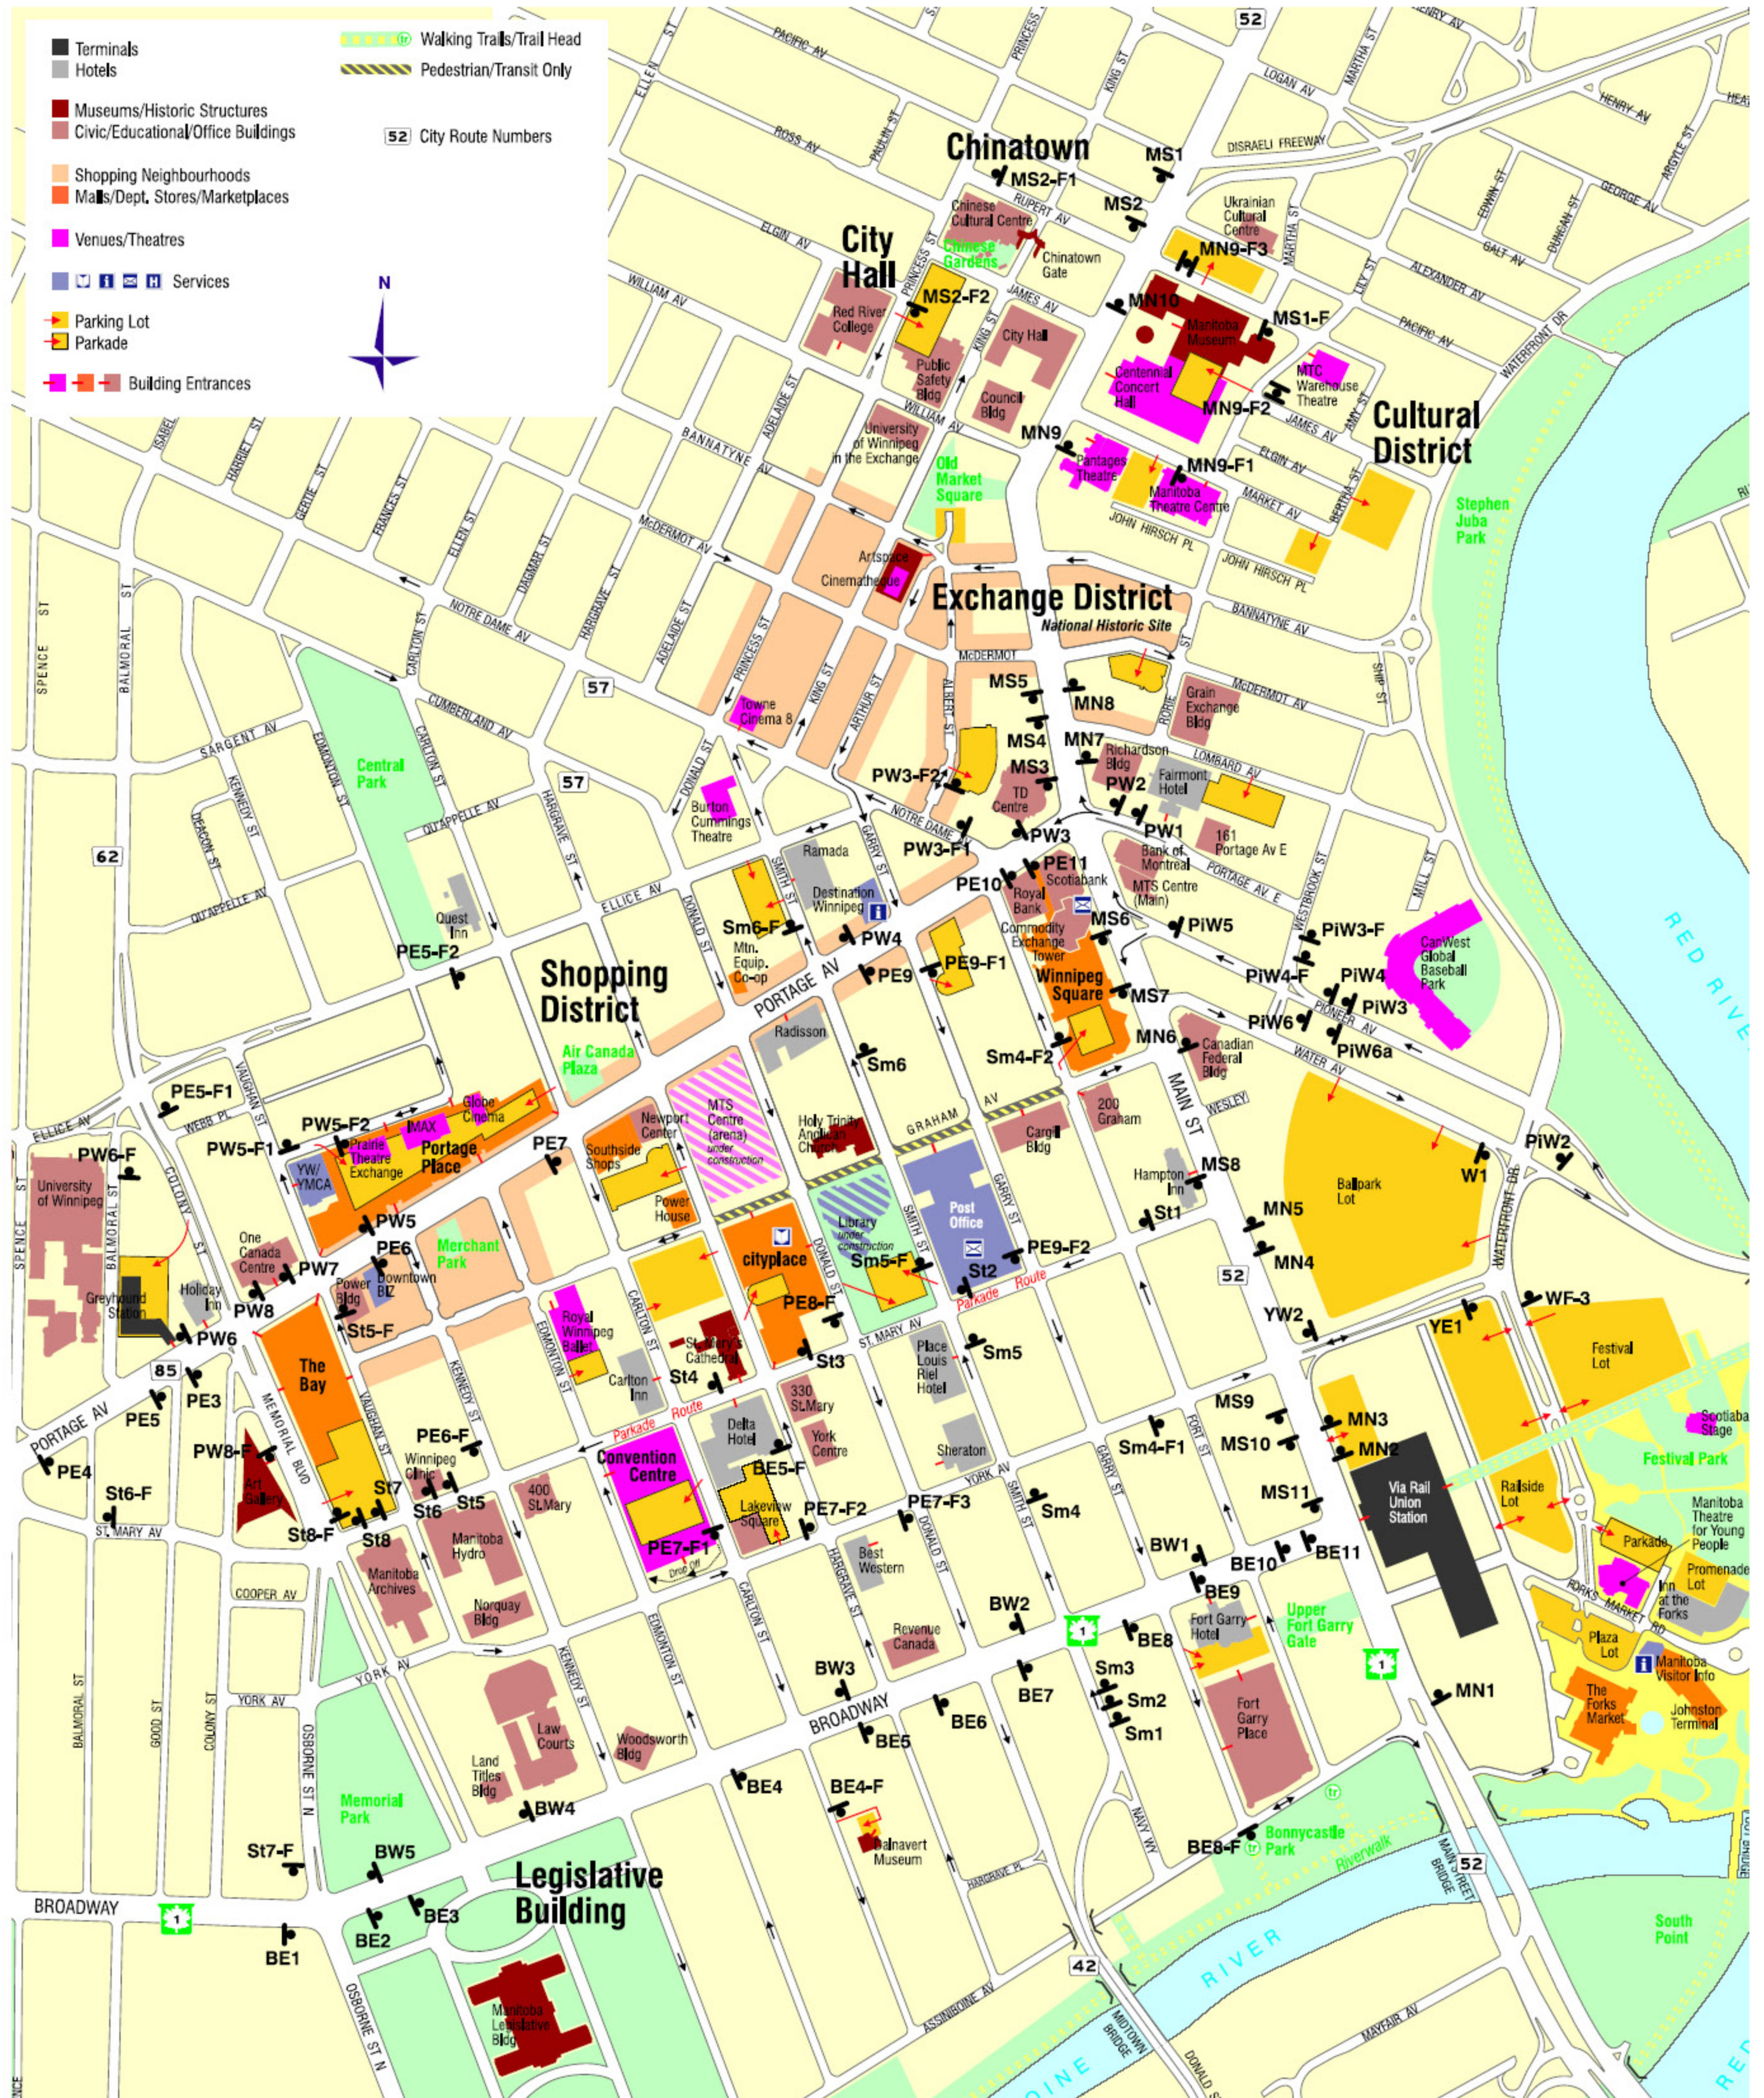

Downtown Winnipeg Sign Plan Map

Informing Design, Inc.

4 Smithfield St. 7th Floor
Pittsburgh, PA 15222
Phone 412-261-0446

City of Winnipeg Traffic Wayfinder Sign System

Sign Plan Maps & Inventory

ALTERNATIVE 1

Date 30 August, 2004

Drawing No. 3.02