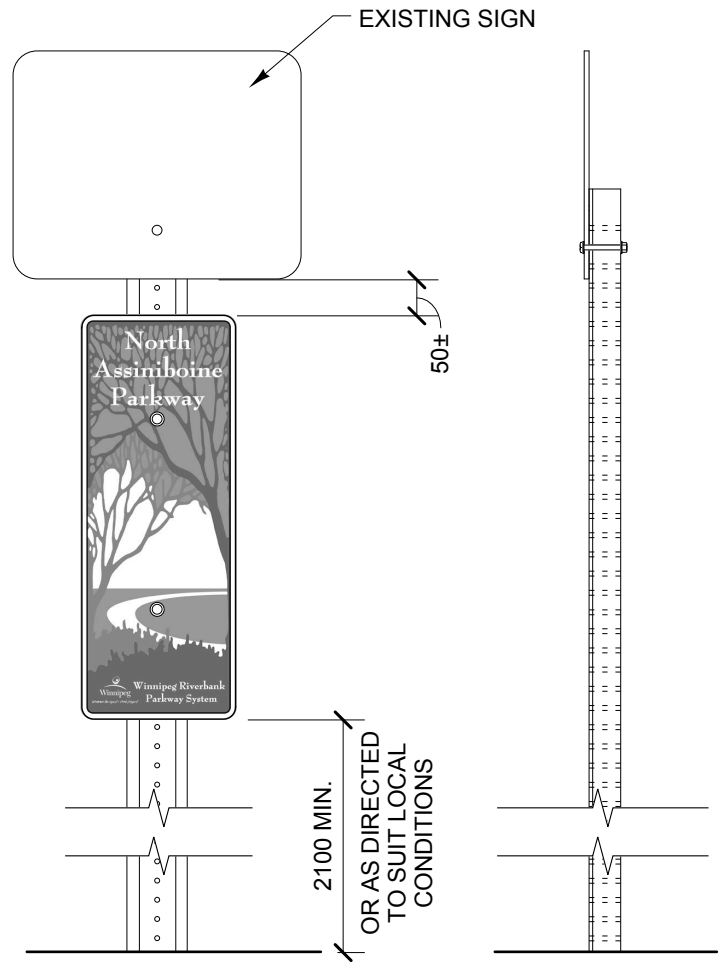

1 PLAN
DL-3 SCALE: 1:5

FRONT

SIDE

2 ELEVATIONS
DL-3 SCALE: 1:10

**HILDERMAN
THOMAS
FRANK
CRAM**

Landscape Architecture • Planning
500-115 Bannatyne Avenue East, Winnipeg, Manitoba R3B 0R3
tel: 204 944-9907 fax: 204 957-1467

WINNIPEG PARKWAY SIGNAGE MB

Project Title

RGM

Approved

AS NOTED

Scale

U-Channel Mounting Detail

Drawing Title

06-048

Job

August 2006

Date

Drawing

DL-3