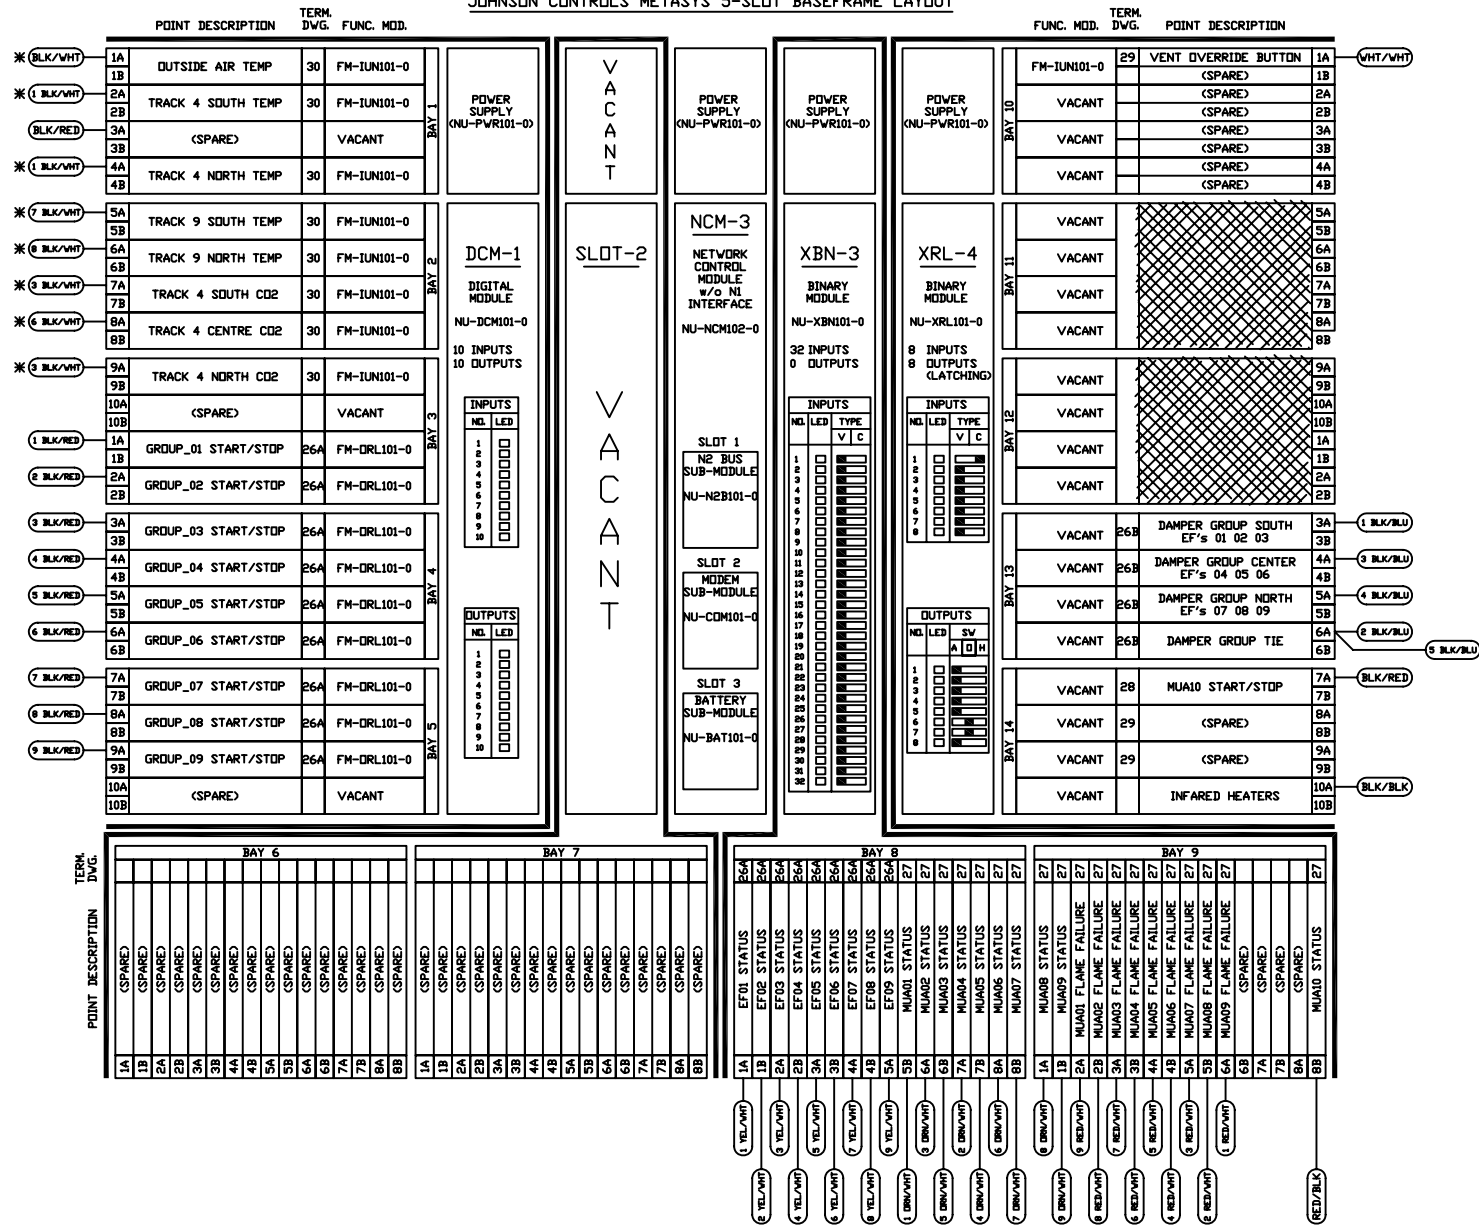

JOHNSON CONTROLS METASYS 5-SLOT BASEFRAME LAYOUT

- EN-BSF501-0 5 SLOT BASE FRAME
- EN-ENC501-0 5 SLOT ENCLOSURE / SHORT
- EN-CVC501-0 5 SLOT COVER / SHORT / CLEAR
- EN-CVS501-0 5 SLOT COVER / SHORT / SOLID
- EN-ENC502-0 5 SLOT ENCLOSURE / LONG
- EN-CVC502-0 5 SLOT COVER / LONG / CLEAR
- EN-CVS502-0 5 SLOT COVER / LONG / SOLID

SHADED AREA(S) INDICATES TERMINALS WHICH ARE NOT USED WITH THE ILLUSTRATED CONTROL MODULE ARRANGEMENT

- INDICATES 1 PAIR NOT SHIELDED
- * * INDICATES 1 PAIR SHIELDED
- @ @ INDICATES 2 PAIR SHIELDED

ST JAMES GARAGE
NCU-3 / SLOTS 1 TO 4
LAYOUT SHEET

REVISION
2
DRAWING NO.
1501-25C