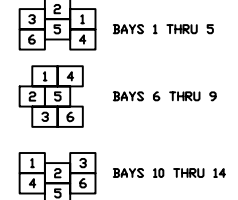

JOHNSON CONTROLS METASYS 5-SLOT BASEFRAME LAYOUT

- EN-BSF501-0 5 SLOT BASE FRAME
- EN-ENC501-0 5 SLOT ENCLOSURE / SHORT
- EN-CVC501-0 5 SLOT COVER / SHORT / CLEAR
- EN-CVS501-0 5 SLOT COVER / SHORT / SOLID
- EN-ENC502-0 5 SLOT ENCLOSURE / LONG
- EN-CVC502-0 5 SLOT COVER / LONG / CLEAR
- EN-CVS502-0 5 SLOT COVER / LONG / SOLID

SHADED AREA(S) INDICATES TERMINALS WHICH ARE NOT USED WITH THE ILLUSTRATED CONTROL MODULE ARRANGEMENT

- INDICATES 1 PAIR NOT SHIELDED
- * * INDICATES 1 PAIR SHIELDED
- @ @ INDICATES 2 PAIR SHIELDED

ST JAMES GARAGE
NCU-3 / SLOTS 1 TO 4
LAYOUT SHEET