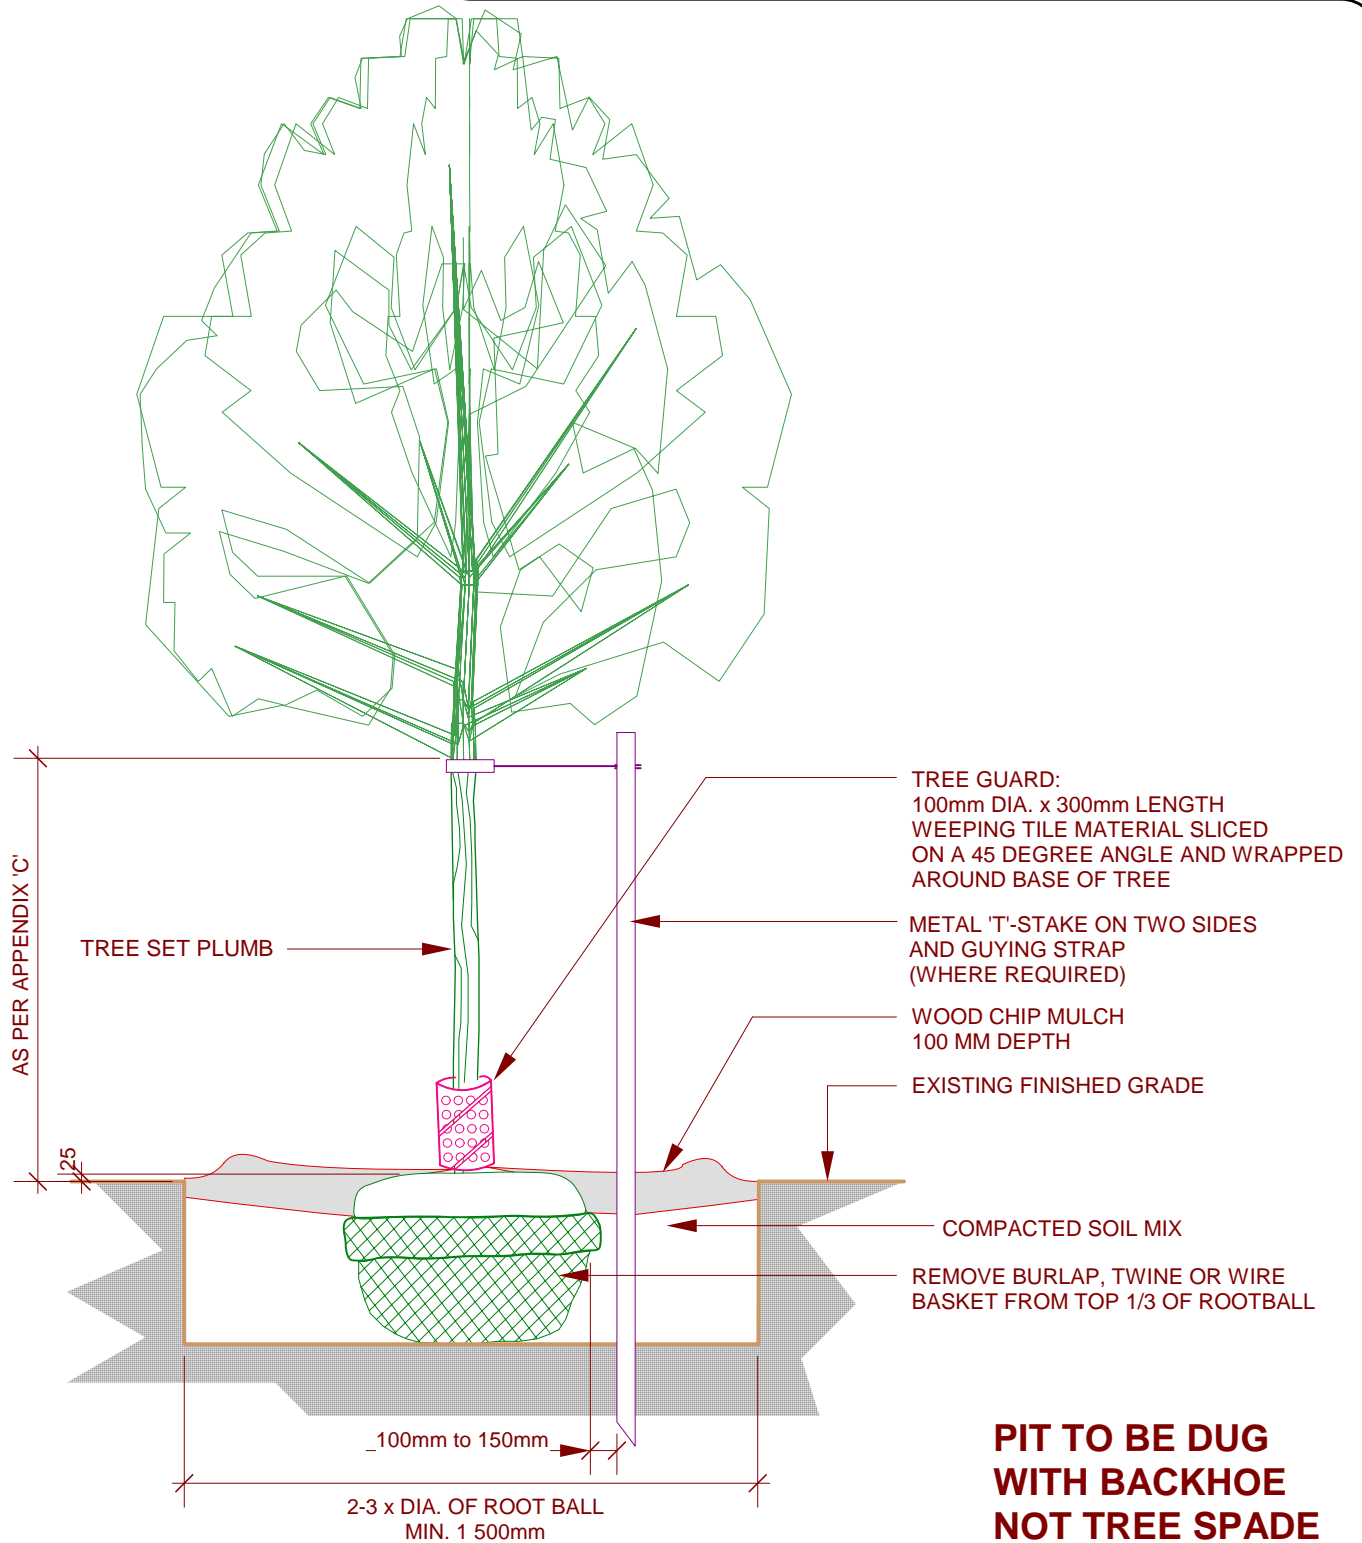

GUIDELINES FOR THE PLANTING OF BOULEVARD TREES

SCDP-3 - DECIDUOUS BALLED & BURLAPPED TREE PLANTING

Tree Detail-04a.2_v11.mcd

NOT TO SCALE

NOV 4/05

VC/rev'd.SF

THE CITY OF WINNIPEG

Planning, Property and Development Department