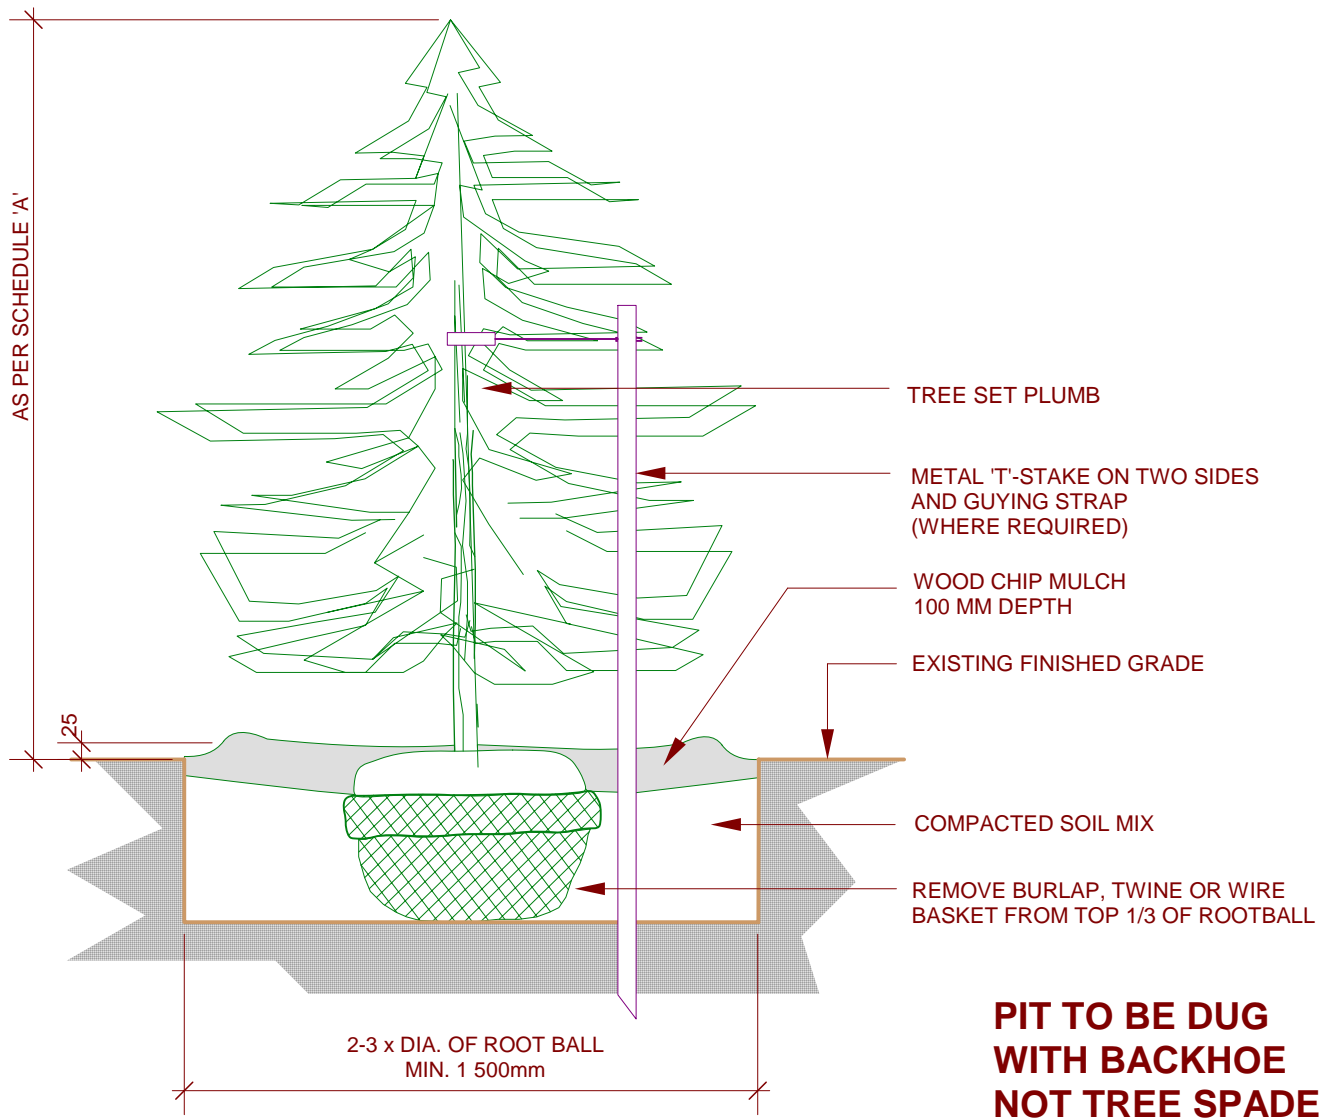

GUIDELINES FOR THE PLANTING OF BOULEVARD TREES
 SCDP-4 - EVERGREEN
 BALLED & BURLAPPED TREE PLANTING

Tree EvergreenDetail-04_v11.mcd

NOT TO SCALE

NOV 4/05

SF

THE CITY OF WINNIPEG
 Planning, Property and Development Department
 Planning and Land Use Division
 Unit 15 - 30 Fort Street, Winnipeg, MB, R3C 4X5