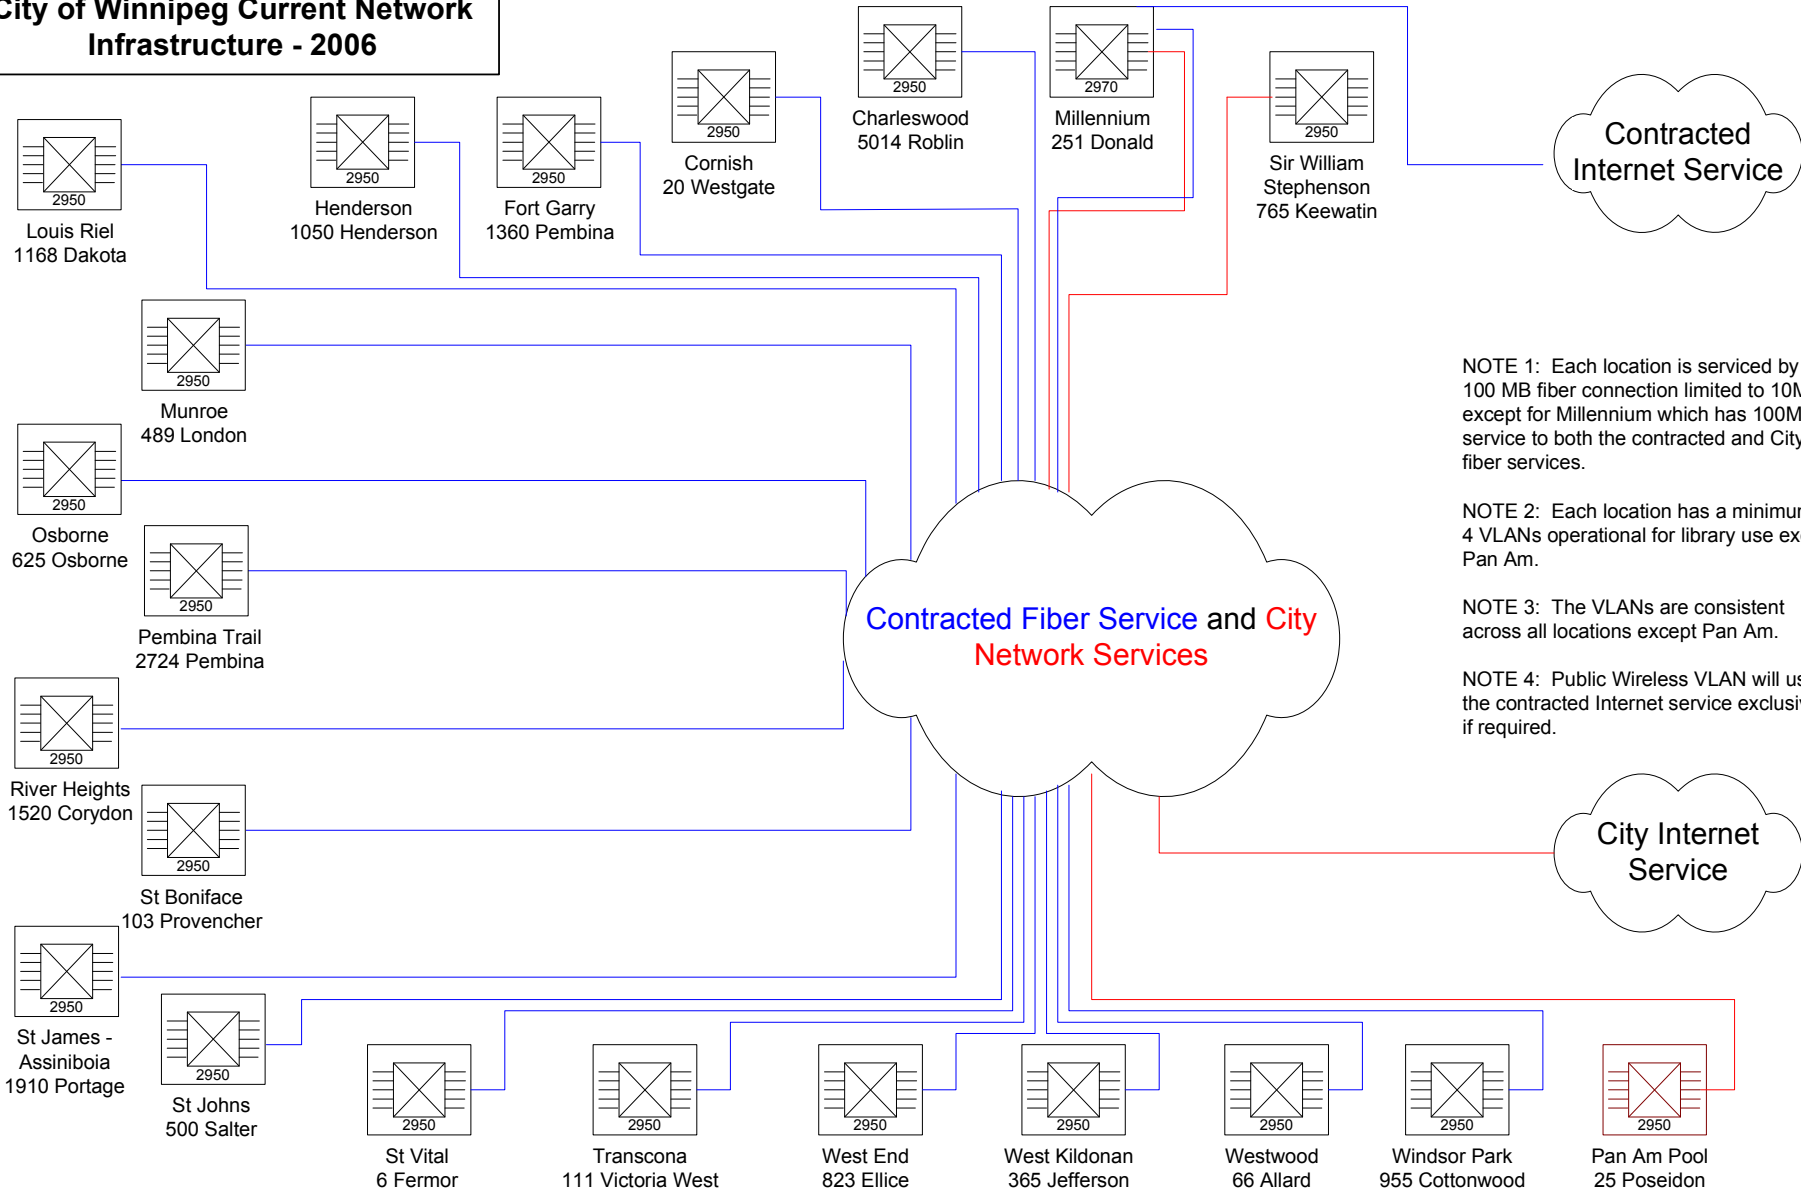

# City of Winnipeg Current Network Infrastructure - 2006

NOTE 1: Each location is serviced by a 100 MB fiber connection limited to 10MB except for Millennium which has 100MB service to both the contracted and City fiber services.

NOTE 2: Each location has a minimum of 4 VLANs operational for library use except Pan Am.

NOTE 3: The VLANs are consistent across all locations except Pan Am.

NOTE 4: Public Wireless VLAN will use the contracted Internet service exclusively if required.