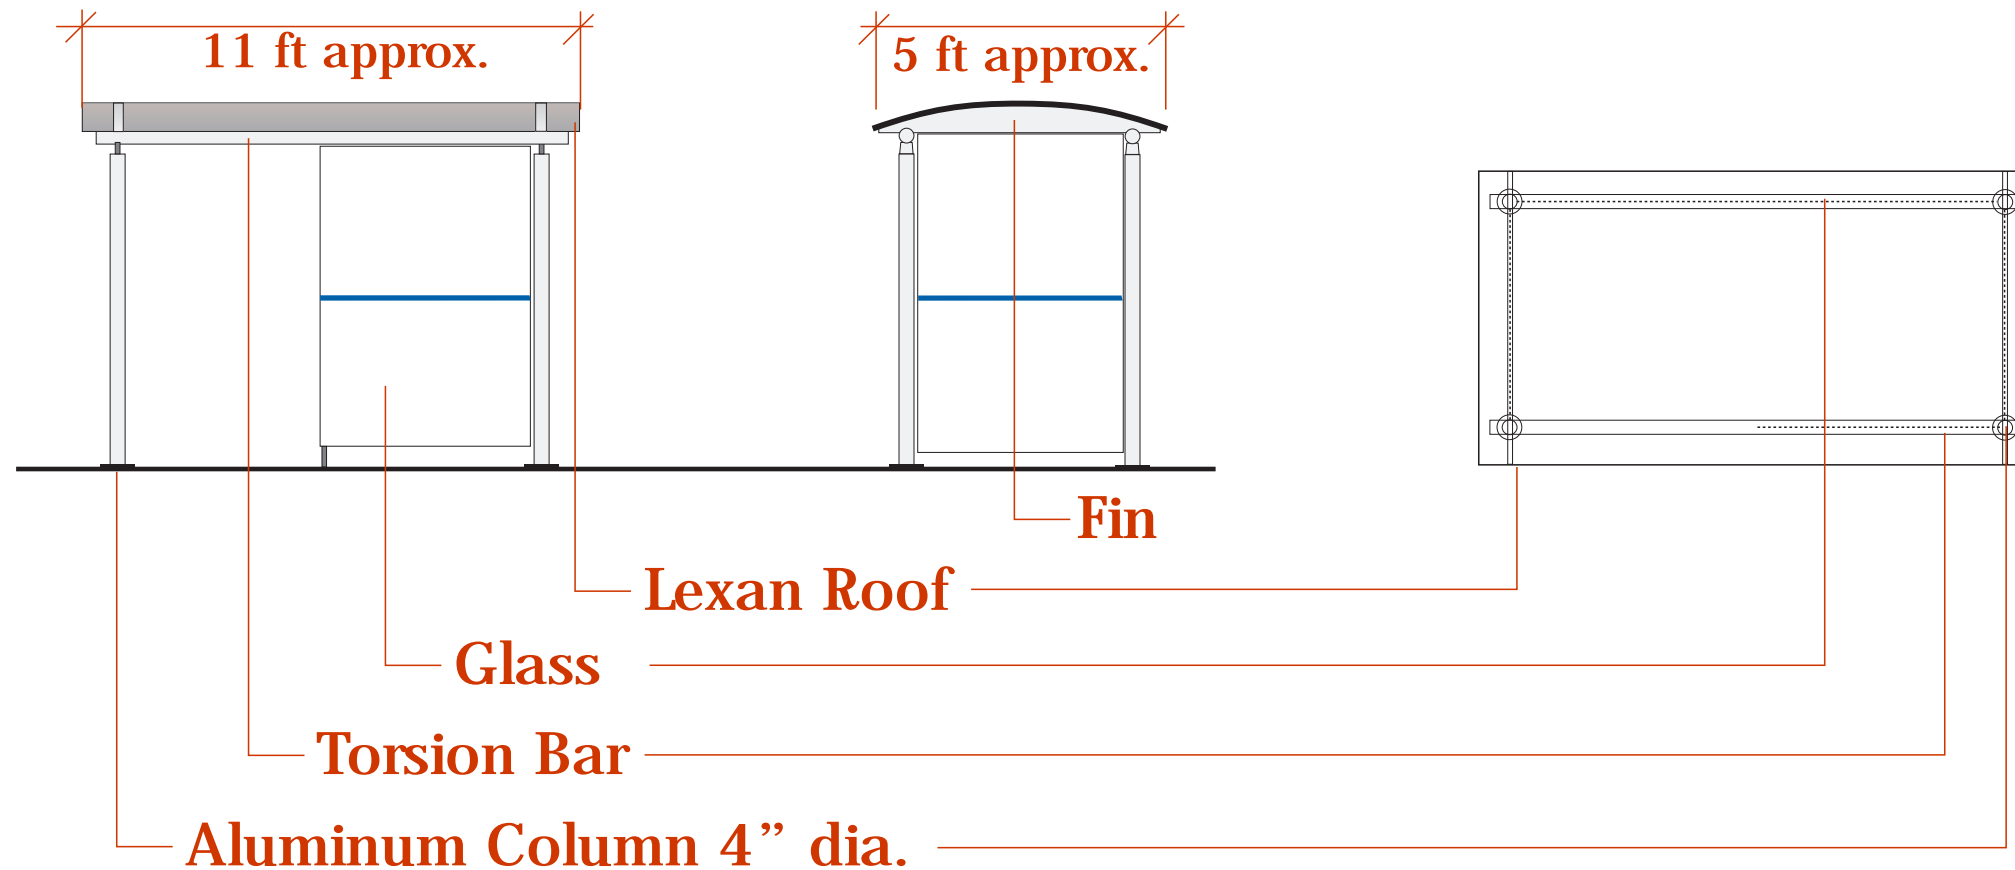

5 ft X 11 ft Shelter

Elevation View

Plan View

*Note:
STREET SIDE will
vary dependent on
location.*