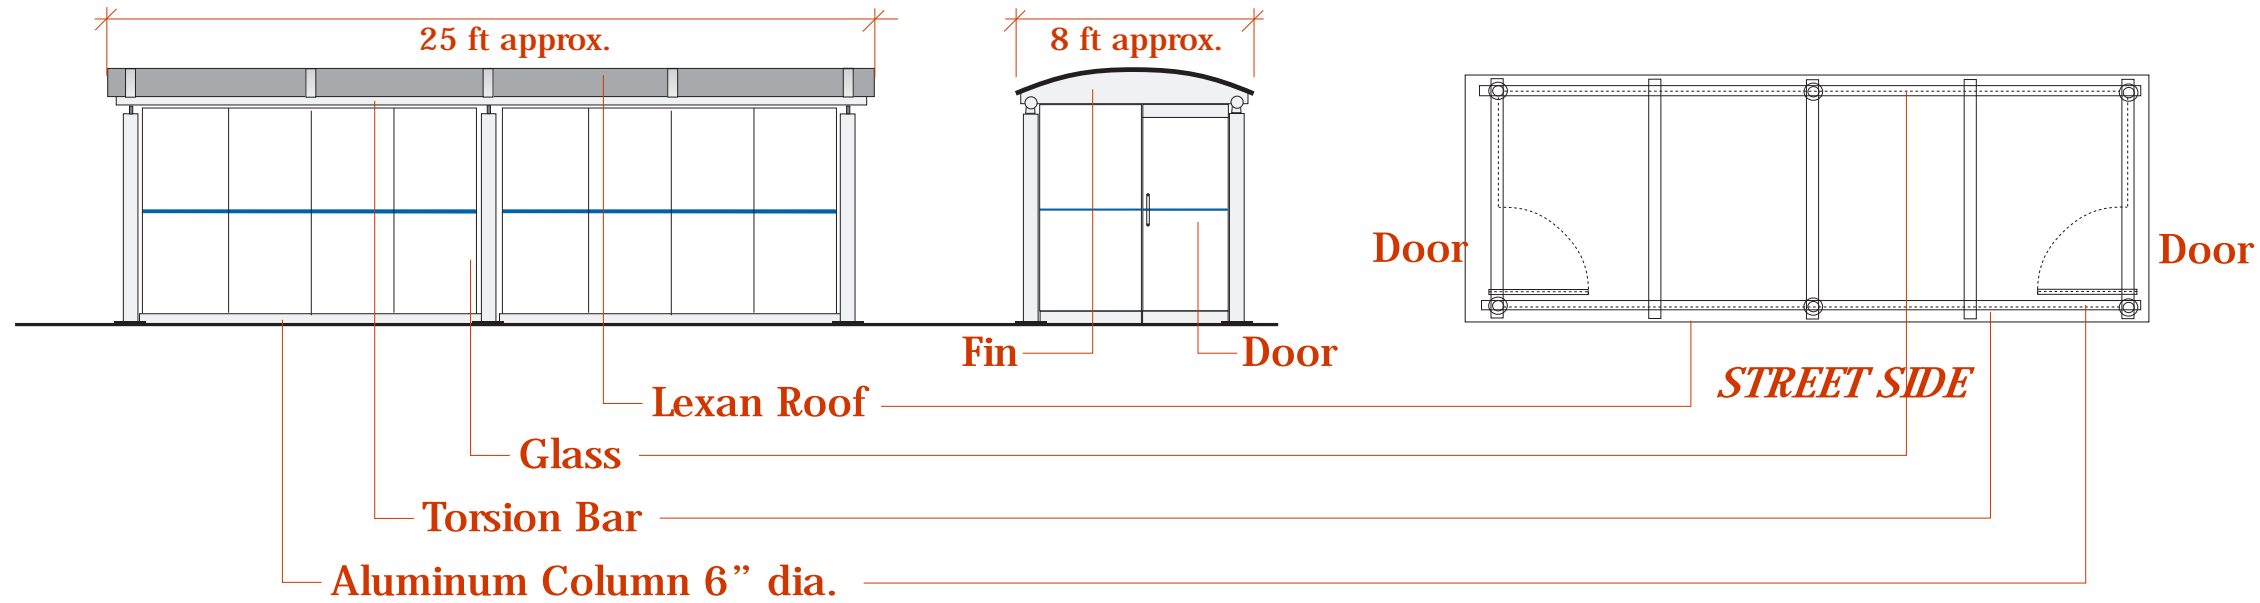

8 ft X 25 ft Shelter

Elevation View

Plan View

8 ft X 30 ft Shelter

Elevation View

Plan View