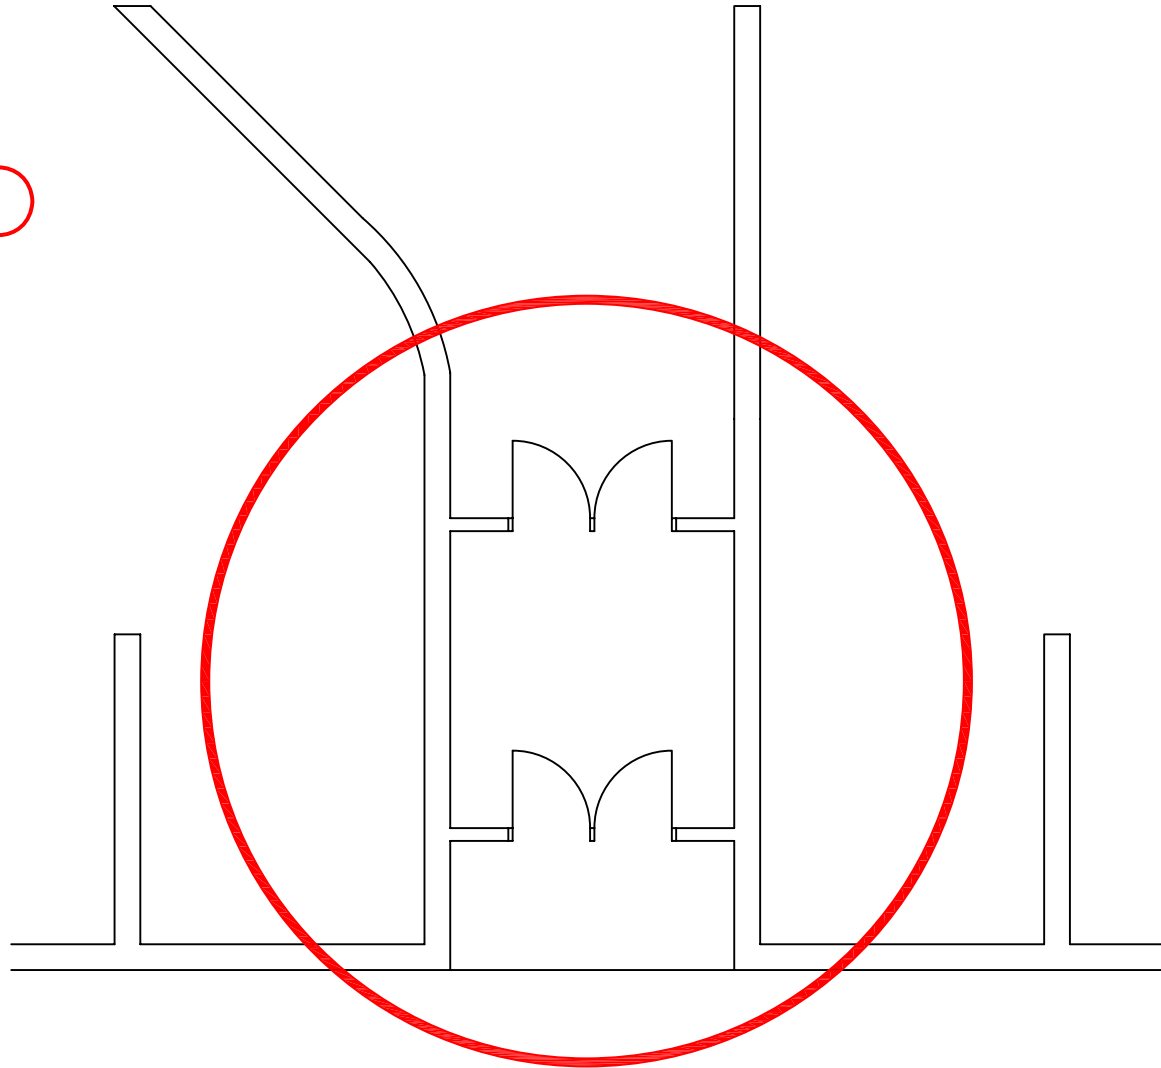

AREA OF WORK

TROPICAL HOUSE MAIN ENTRANCE  
NOT TO SCALE

TROPICAL HOUSE  
2355 CORYDON AVENUE  
WINNIPEG, MANITOBA

A-4

DATE: MAR. 27, 2007 | SCALE: NTS

LOCATION: MAIN ENTRANCE

*Embrace the Spirit • Vivez le esprit*