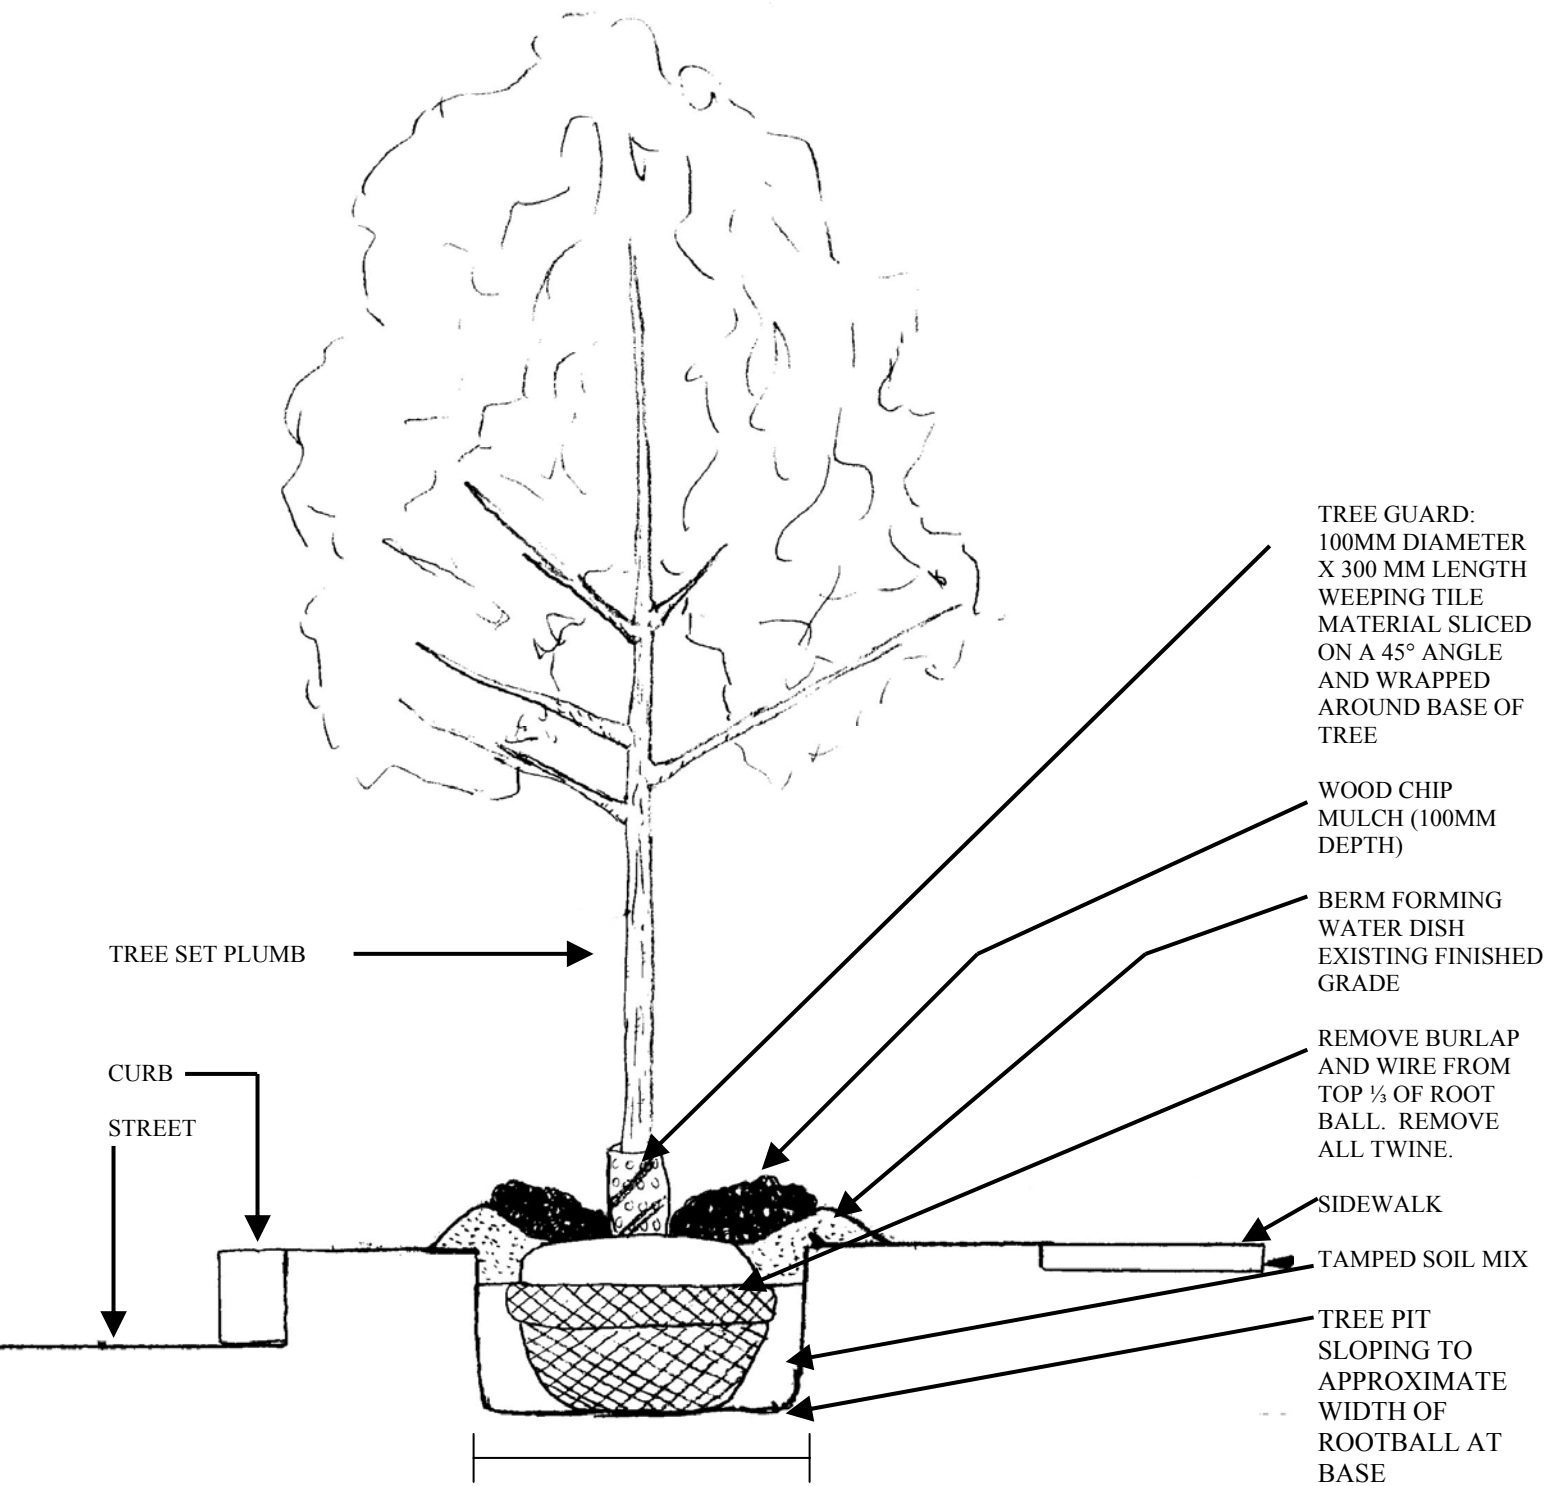

Drawing Title: **GUIDELINES FOR THE PLANTING OF TREES ON TURF-COVERED BOULEVARDS (PERPENDICULAR TO STREET)**

Drawing Number: **1b**

TREE PIT: 300 MM GREATER THAN DIAMETER OF ROOT BALL

PIT TO BE DUG WITH BACKHOE, NOT TREE SPADE