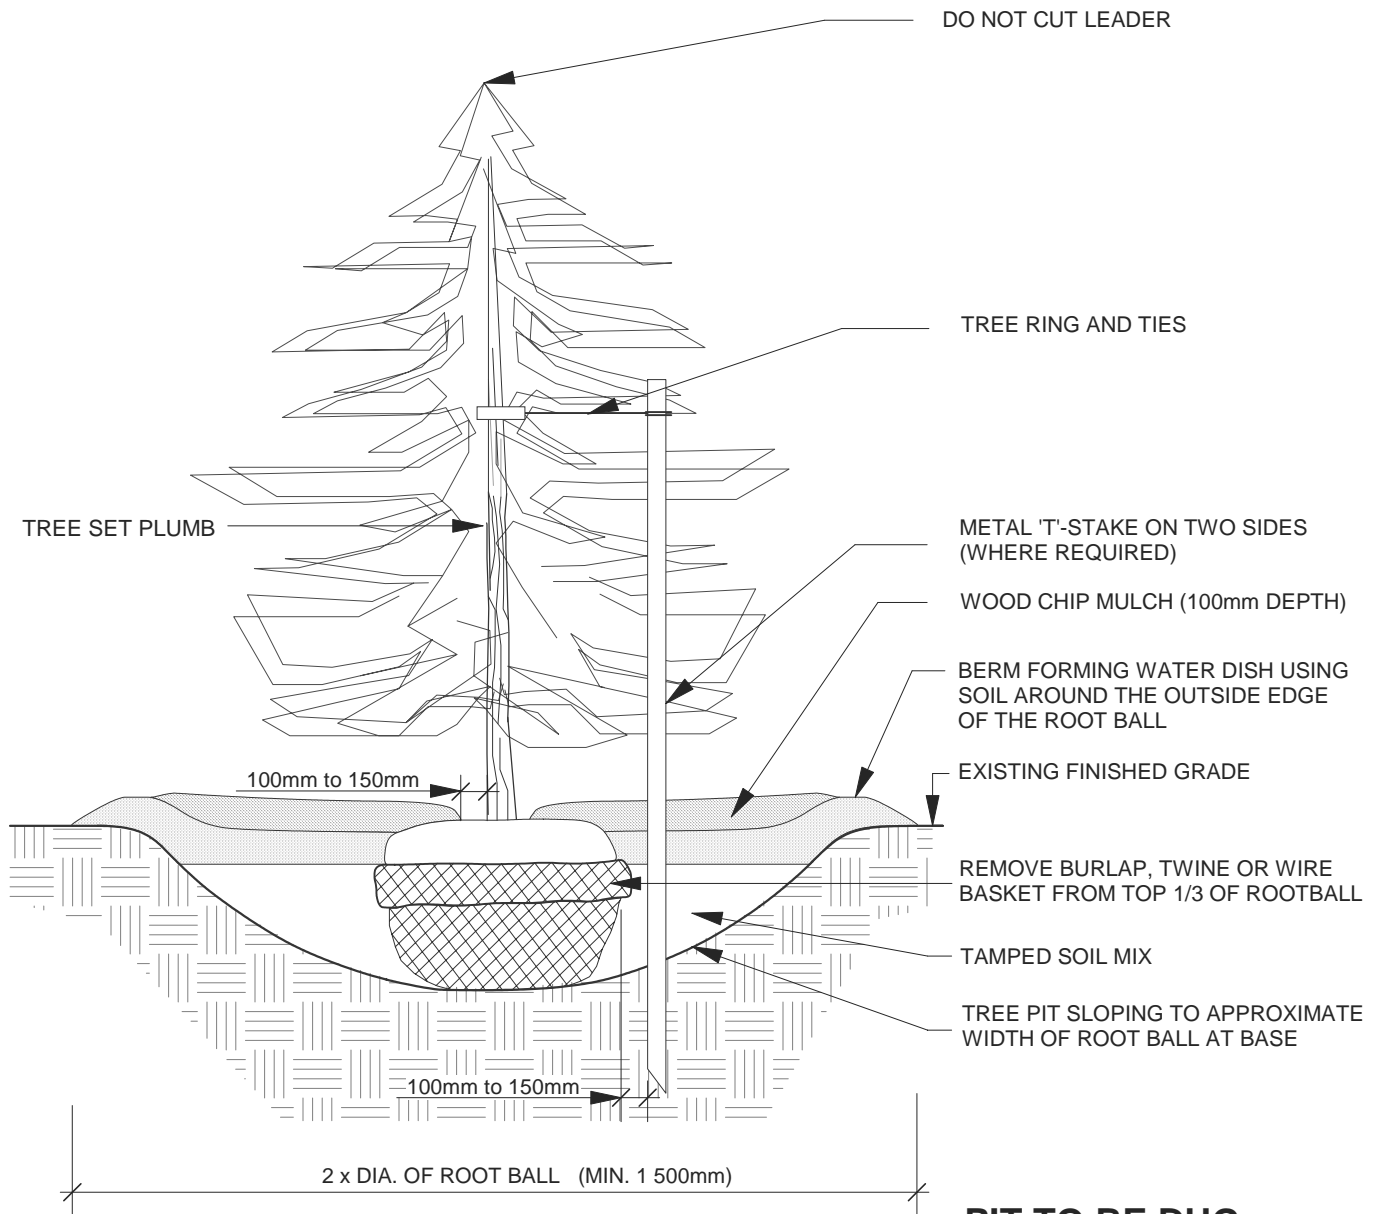

TITLE

CONIFEROUS TREE PLANTING (PARKS)

SCD-515

**PIT TO BE DUG
WITH BACKHOE
NOT TREE SPADE**

Urban Forestry Branch March 16, 2007

NOT TO SCALE

AUG. 2007

SP