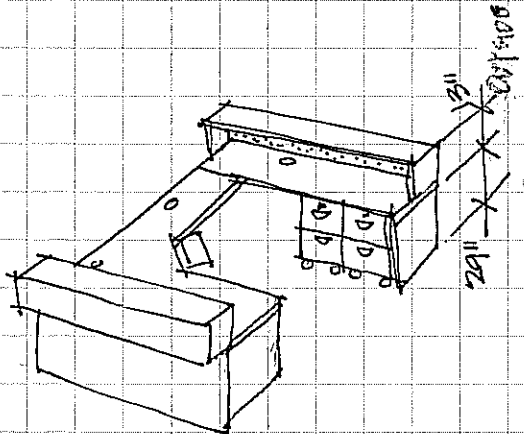

- TAPEBOARD INSIDE TOPPERS
- KEYBOARD TRAY/DRAWER
- 2 DESK TOPPERS
- 3 GROMMETS
- 3 MOBILE, PDS, LOCKABLE, KEYPAD ALIKE
1 @ B.B.F.
2 @ F.F.

COLORS:
 CARCASS: SLATE
 WORKSURFACE AND TOPPERS:
 CANDLELIGHT