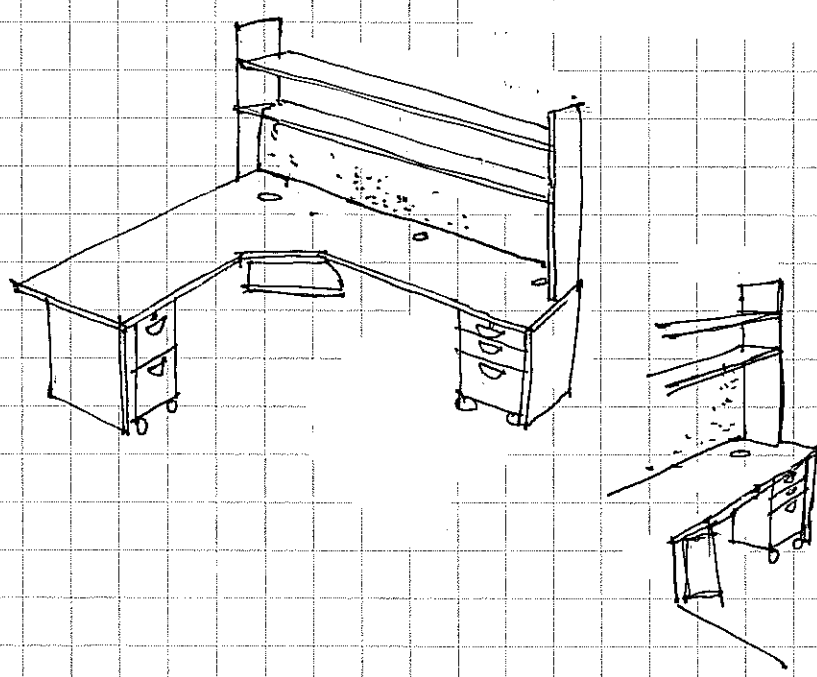

- o KEYBOARD TRAY / DRAWER
- o 2 MOVING, LOCKABLE
PEDS, KEYPAD ALIKE
1 @ B.B.F
1 @ F.F
- o STANDARD HUTCH
- o COLOURS TO FOLLOW

- o TALKBOARDS
- o 2 LIGHTS
- o 3 GROMMETS

ST VITA LIBRARY
6 FERMOR AVE

SUPERVISOR'S OFFICE