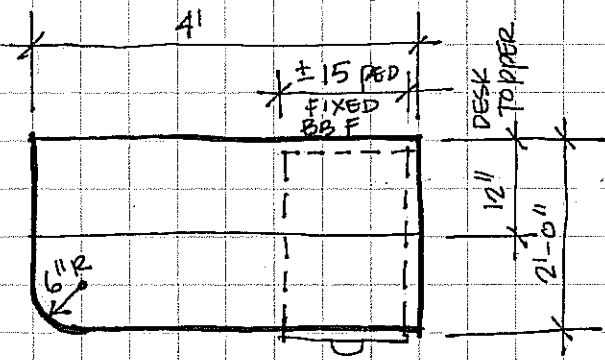

WORK ROOM & COMMON PRINT/FAX STATION

BASEMENT

CHILDREN'S DESK AREA

WEST KILDONAN 365 JEFFERSON  
 LAMINATE COLOURS:  
 CARCASS: "SLATE"  
 WORKSURFACE & HUTCHES  
 "HARD ROCK MAPLE"  
 TACKBOARD "SILVER" #68