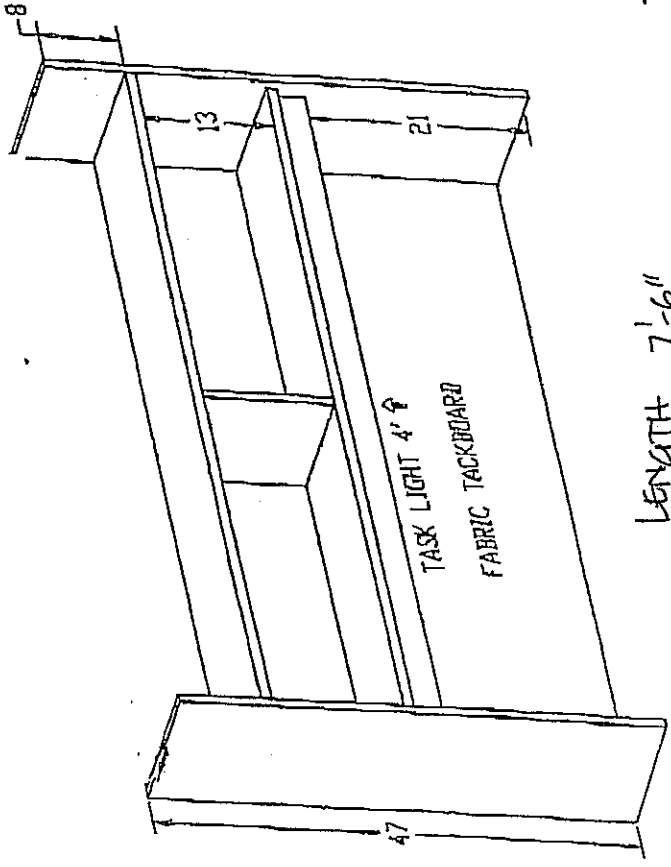

— SIZE PER PLAN

CHARLESWOOD LIBRARY
CHILDREN'S DESK
"HUTCH DETAIL"

LENGTH 7'-6"

CHARLESWOOD LIBRARY
5014 ROBIN BLVD

CHILDREN'S DESK
"HUTCH DETAIL"

DRAWING DA R1
SEDH AUG '07