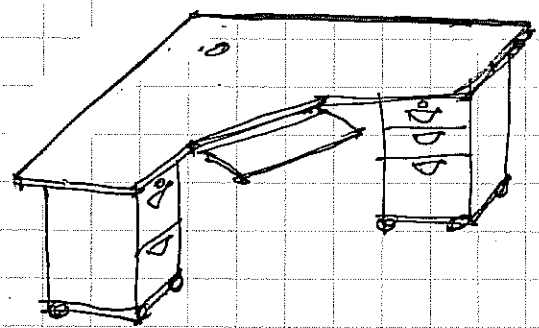

LAMINATE COLOURS:  
 CARCASS: SLATE  
 WORK SURFACES: HARD ROCK MAPLE

FORT GARRY LIBRARY  
 1350 PEMBINA HWY  
 ADULT REFERENCE DESK

- KEYBOARDED TRAY / DRAWER
- 2 LOCKABLE PEDS. KEYED AULLE (MOBILE)
- GROMMET
- 6" O/A