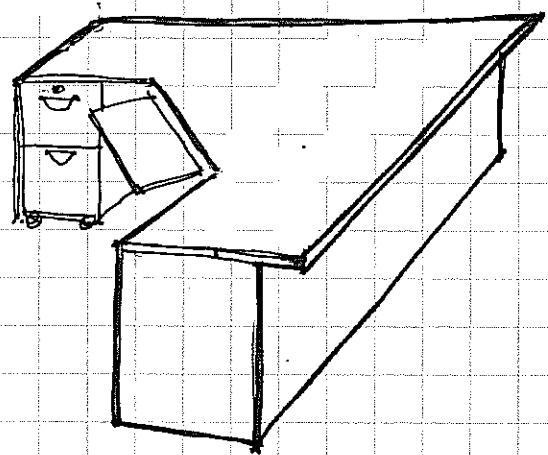

LAMINATE COLOURS:  
 CARCASS: SLATE  
 WORK SURFACES: HARD ROCK MAPLE

FORT GARRY LIBRARY  
 1350 PEMBINA HWY  
 ADULT REFERENCE DESK

- KEYBOARDED TRAY / DRAWER
- 2 LOCKABLE PEDS. KEYED AULLE (MOBILE)
- GROMMET
- 6" O/A