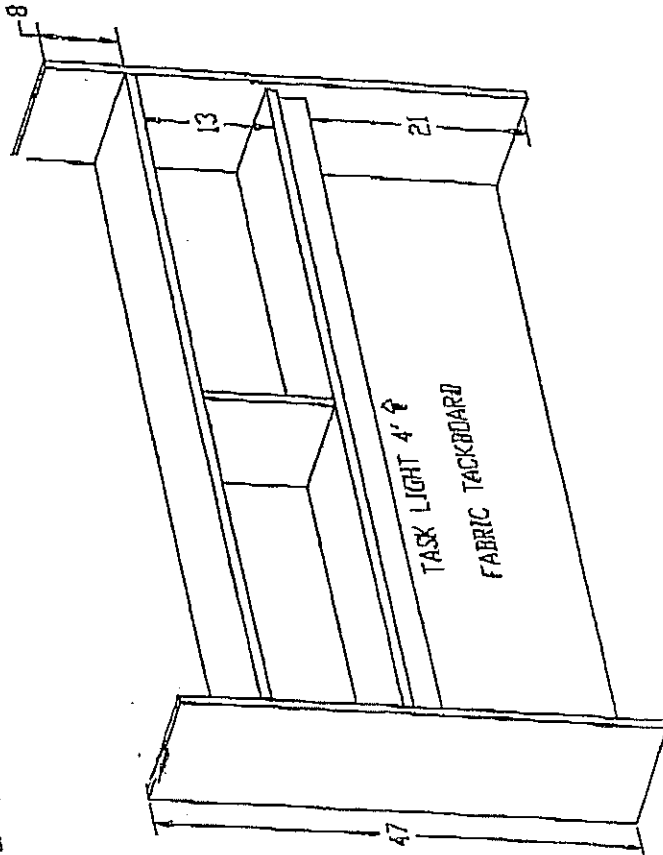

SIZE PER PLAN

14

COLOURS:

LAMINATE: HARD ROCK MAPLE

TACKBOARD: SILVER #68

WEST KUONAN
PAGE 3
LENGTH: 8'-0"

A-26