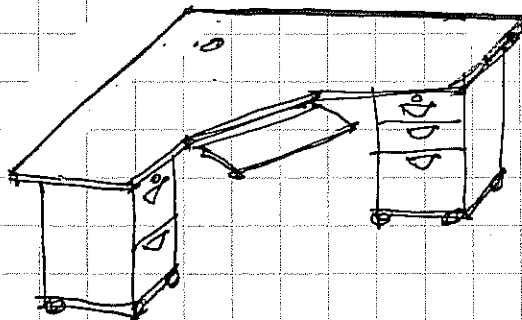

ADULT REFERENCE DESK
 FORT GARRY
 LIBRARY PAGE 1

LAMINATE COLOURS:
 CARCASS: SLATE
 WORKSURFACE: HARD ROCK
 MAPLE

- KEYBOARD TRAY / DRAWER
- 2 LOCKABLE PEDS. KEYED AXLE (MOBILE)
- CROMMET
- 6" O/H

A-6

KCDH
 AUG '07