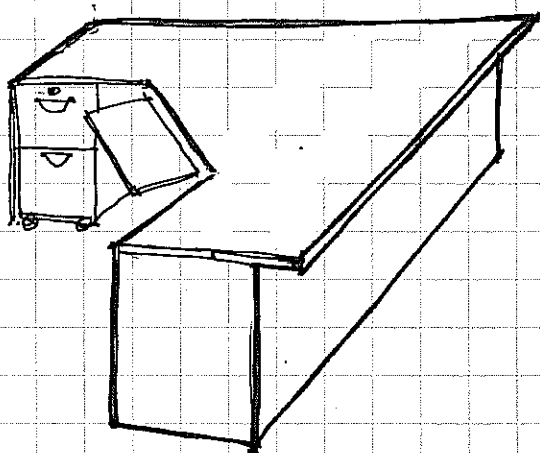

ADULT REFERENCE DESK
 FORT GARRY
 LIBRARY PAGE 1

LAMINATE COLOURS:
 CARCASS: SLATE
 WORKSURFACE: HARD ROCK
 MAPLE

- KEYBOARD TRAY / DRAWER
- 2 LOCKABLE PEDS. KEYED AXLE (MOBILE)
- CROMMET
- 6" O/H

A-6

KCDH
 AUG '07