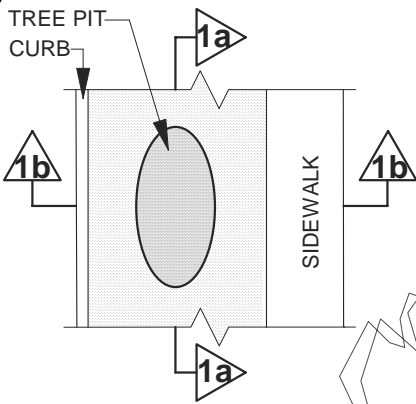

TITLE **GUIDELINES FOR THE PLANTING OF TREES ON TURF COVERED BOULEVARDS**
 DRAWING # **1a** (view parallel to street)

PLAN VIEW

PIT TO BE DUG WITH BACKHOE NOT TREE SPADE

Urban Forestry Branch November, 2007

NOT TO SCALE
 DEC. 2007

SP

THE CITY OF WINNIPEG
 Planning, Property and Development Department
 Planning and Land Use Division
 Unit 15 - 30 Fort Street, Winnipeg, MB, R3C 4X5