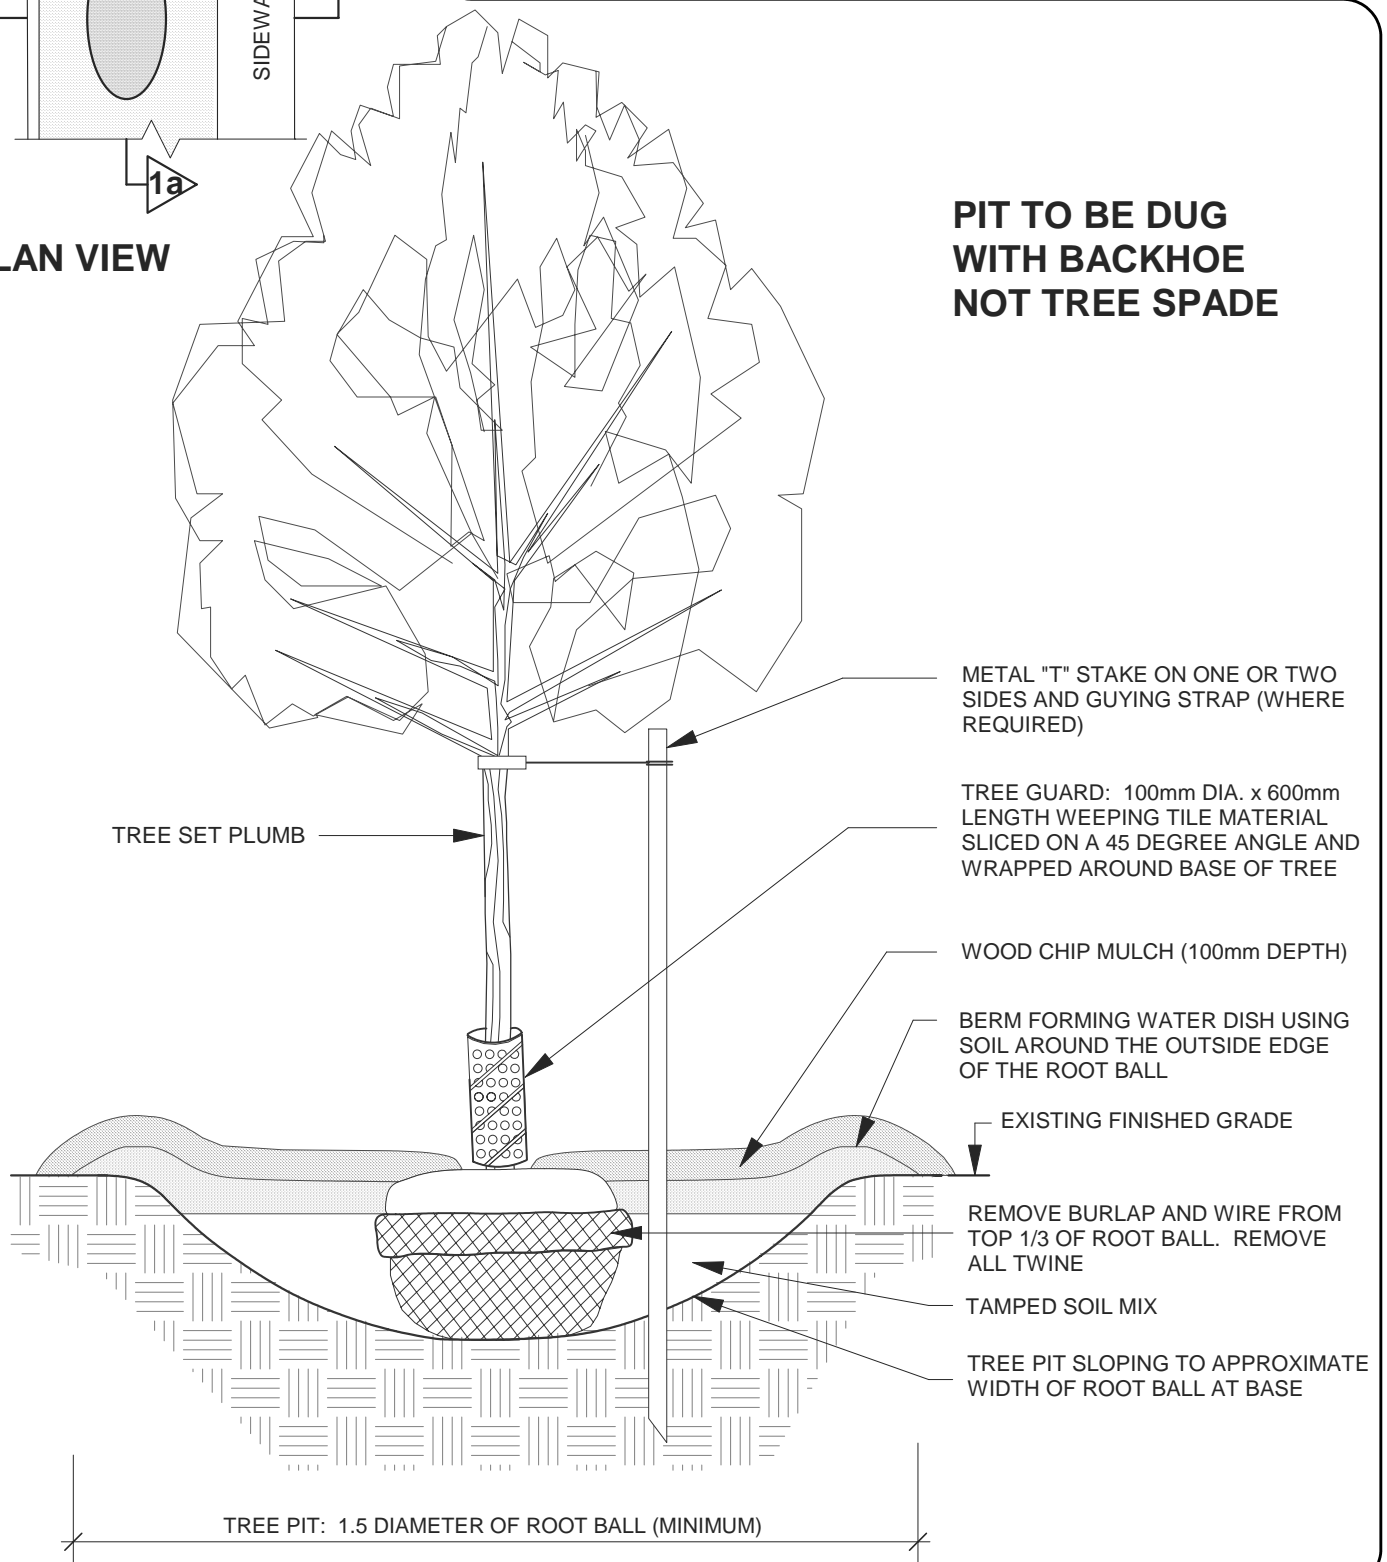

TITLE **GUIDELINES FOR THE PLANTING OF TREES ON TURF COVERED BOULEVARDS**
 DRAWING # **1a** (view parallel to street)

PLAN VIEW

PIT TO BE DUG WITH BACKHOE NOT TREE SPADE

Urban Forestry Branch November, 2007