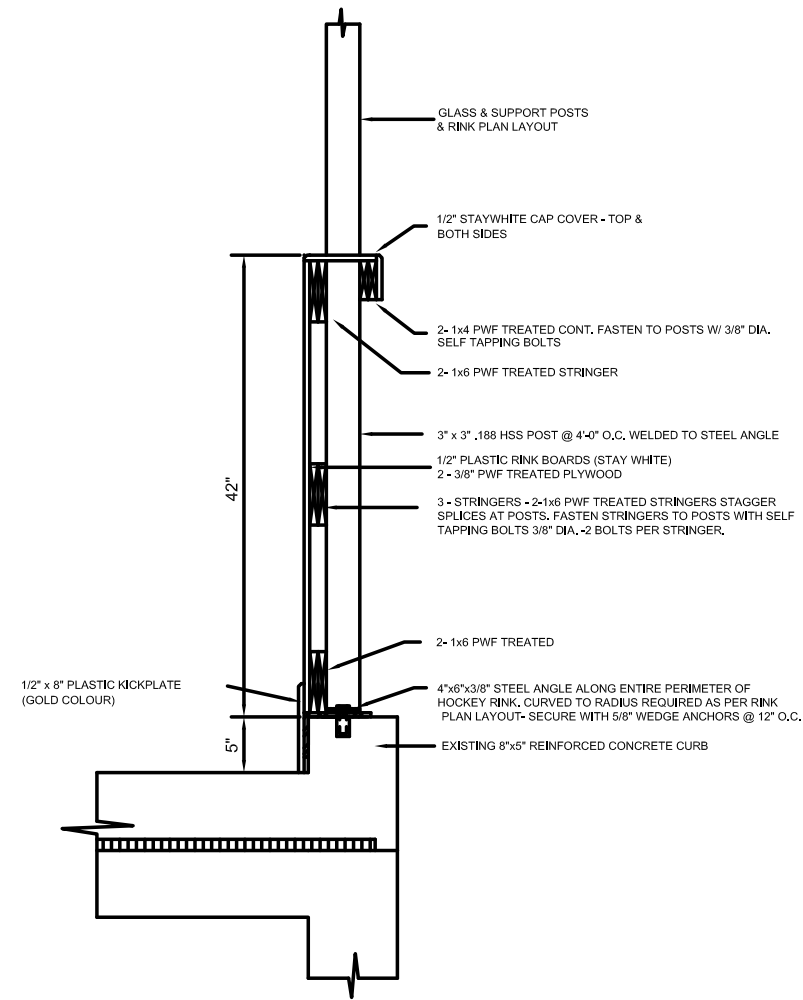

EXISTING RINK BOARD LAYOUT

SCALE: N.T.S.

EXISTING RINK BOARD SECTION

SCALE: N.T.S.

Location:	A1a
TERRY SAWCHUK MEMORIAL ARENA 901 KIMBERLY STREET WINNIPEG, MANITOBA	
Date: April, 2009	Scale: NTS
Drawn by: L.M.C.	
Drawing Title: EXISTING HOCKEY RINK LAYOUT/DETAIL	