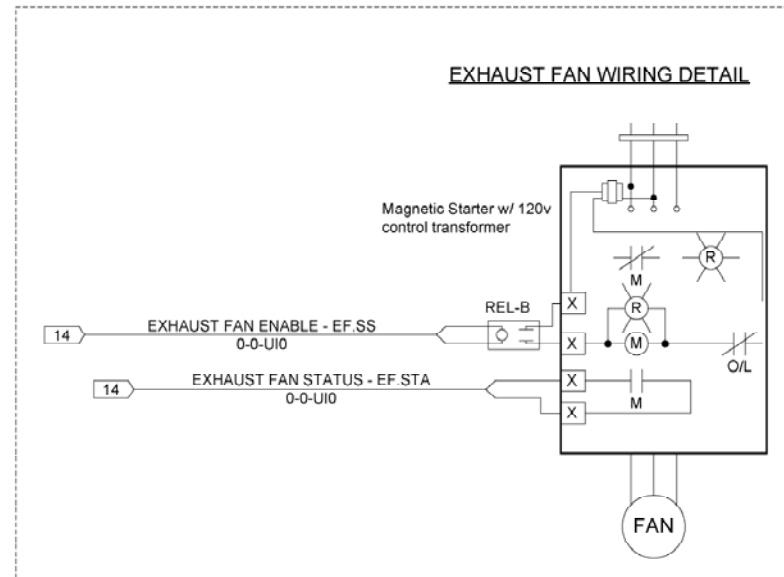

# Exhaust Fan Wiring Details

### Large Termination Cabinet

Bill of Materials				
DID	DESCRIPTION	MANUFACTURER	PART NUMBER	QTY
REL-B	DPDT RELAY WITH LIGHT 24VDC	IDEC	RH2B-ULC-AC24V	33 ea

Winnipeg Transit  
Winnipeg, Manitoba

Integrated Control Systems