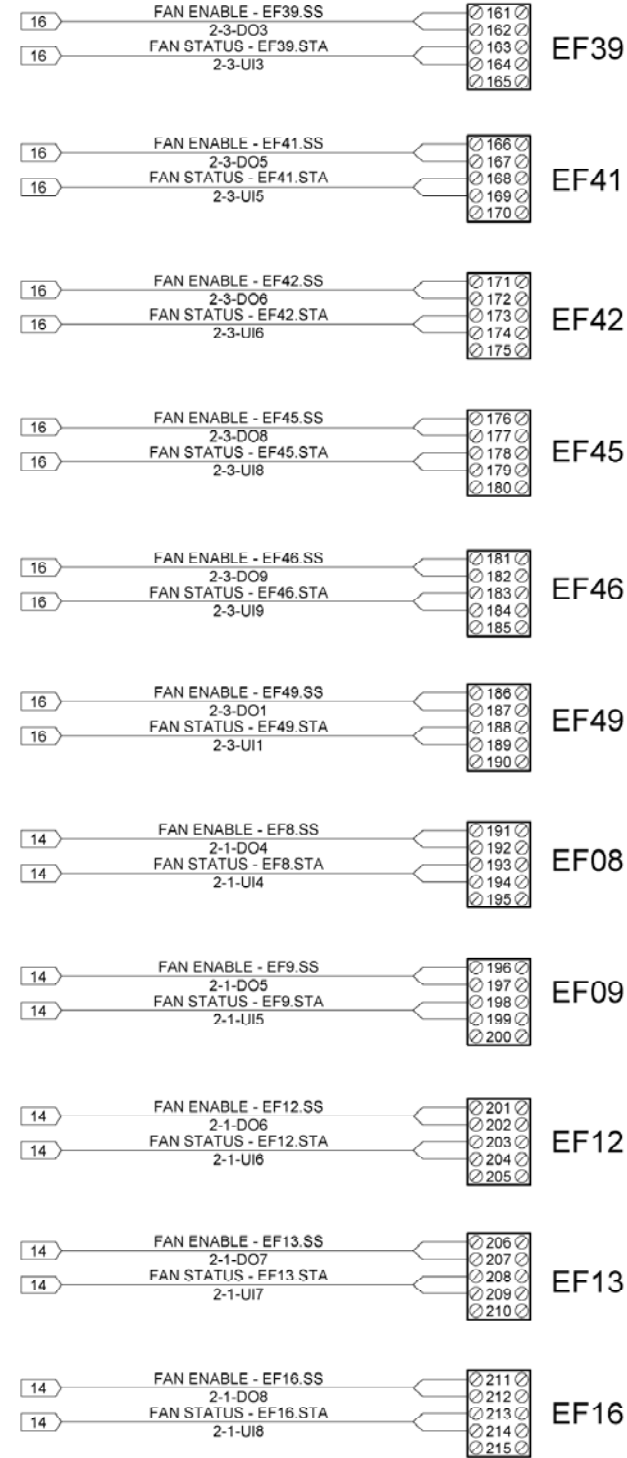

# Exhaust Fan Wiring Details

## Large Termination Cabinet

### Large Termination Cabinet

Bill of Materials				
DID	DESCRIPTION	MANUFACTURER	PART NUMBER	QTY
REL-B	DPDT RELAY WITH LIGHT 24VDC	IDEC	RH2B-ULC-AC24V	33 ea

Winnipeg Transit  
Winnipeg, Manitoba

Integrated Control Systems