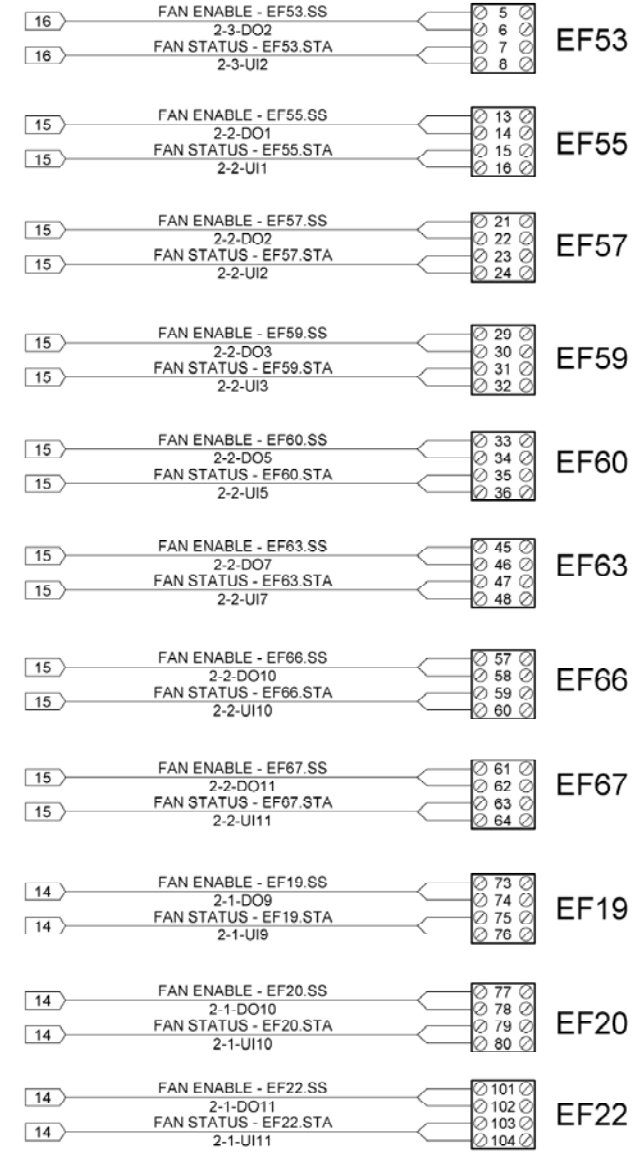

# Exhaust Fan Wiring Details

## Large Termination Cabinet

### Large Termination Cabinet

Bill of Materials				
DID	DESCRIPTION	MANUFACTURER	PART NUMBER	QTY
REL-B	DPDT RELAY WITH LIGHT 24VDC	IDEC	RH2B-ULC-AC24V	33 ea

Winnipeg Transit  
Winnipeg, Manitoba

Integrated Control Systems