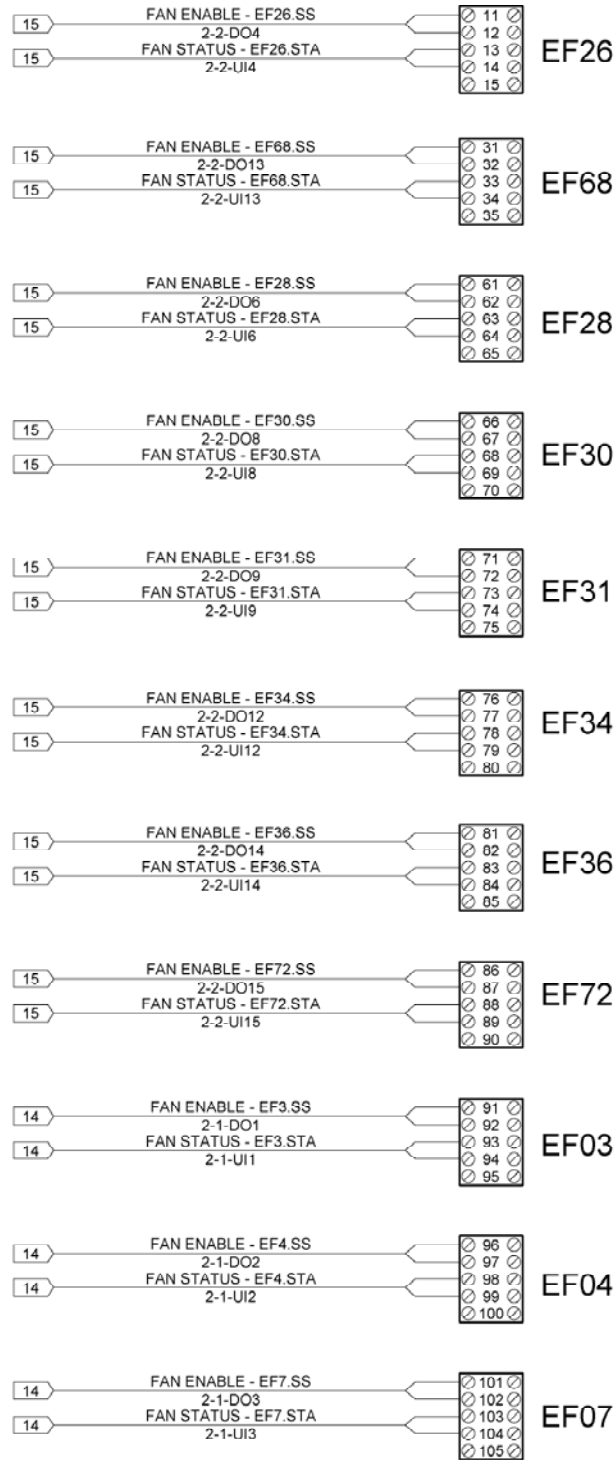

# Exhaust Fan Wiring Details

## Large Termination Cabinet

### Large Termination Cabinet

Bill of Materials				
DID	DESCRIPTION	MANUFACTURER	PART NUMBER	QTY
REL-B	DPDT RELAY WITH LIGHT 24VDC	IDEC	RH2B-ULC-AC24V	33 ea

Winnipeg Transit  
Winnipeg, Manitoba

Integrated Control Systems