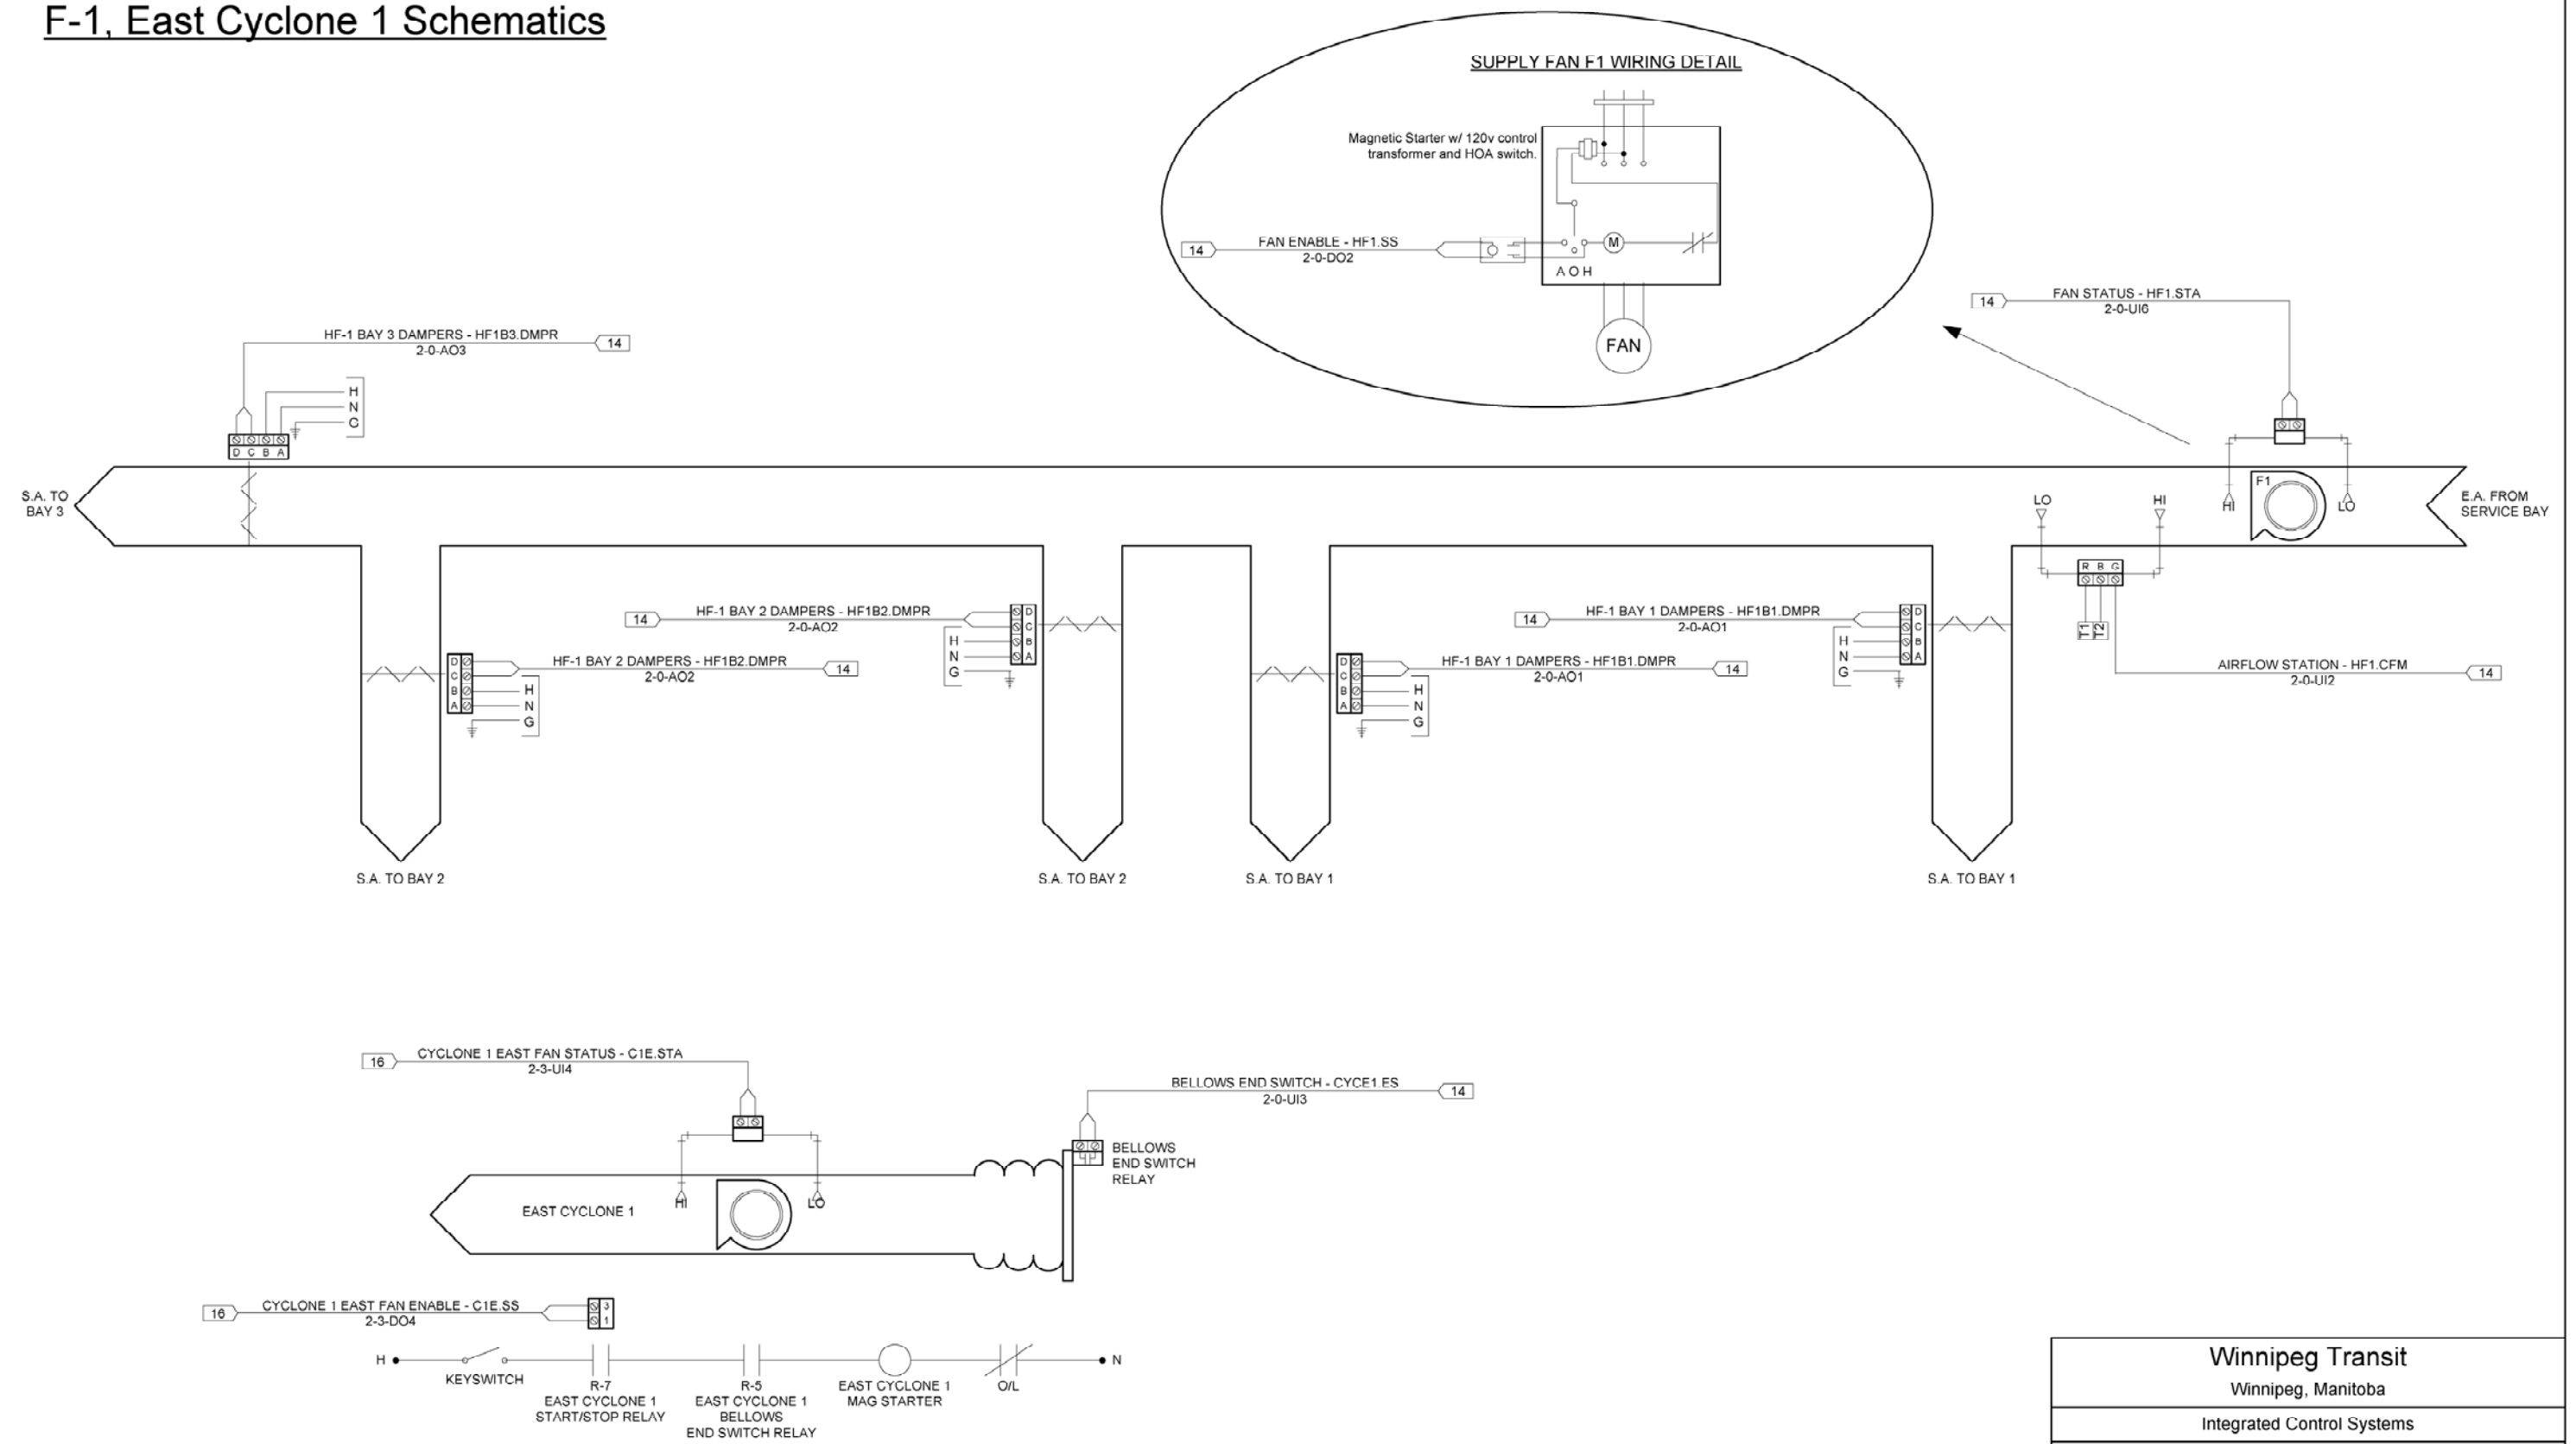

# F-1, East Cyclone 1 Schematics

<b>Winnipeg Transit</b> Winnipeg, Manitoba			
Integrated Control Systems			
F-1, East Cyclone 1 Schematics			
REV: 1	As-Built	5/29/2008	JOB NO: ICS06-81
<b>AUTOMATEDLOGIC</b> CORPORATION			CHECK BY: JJJ
			DSCODE:
			19 of 27