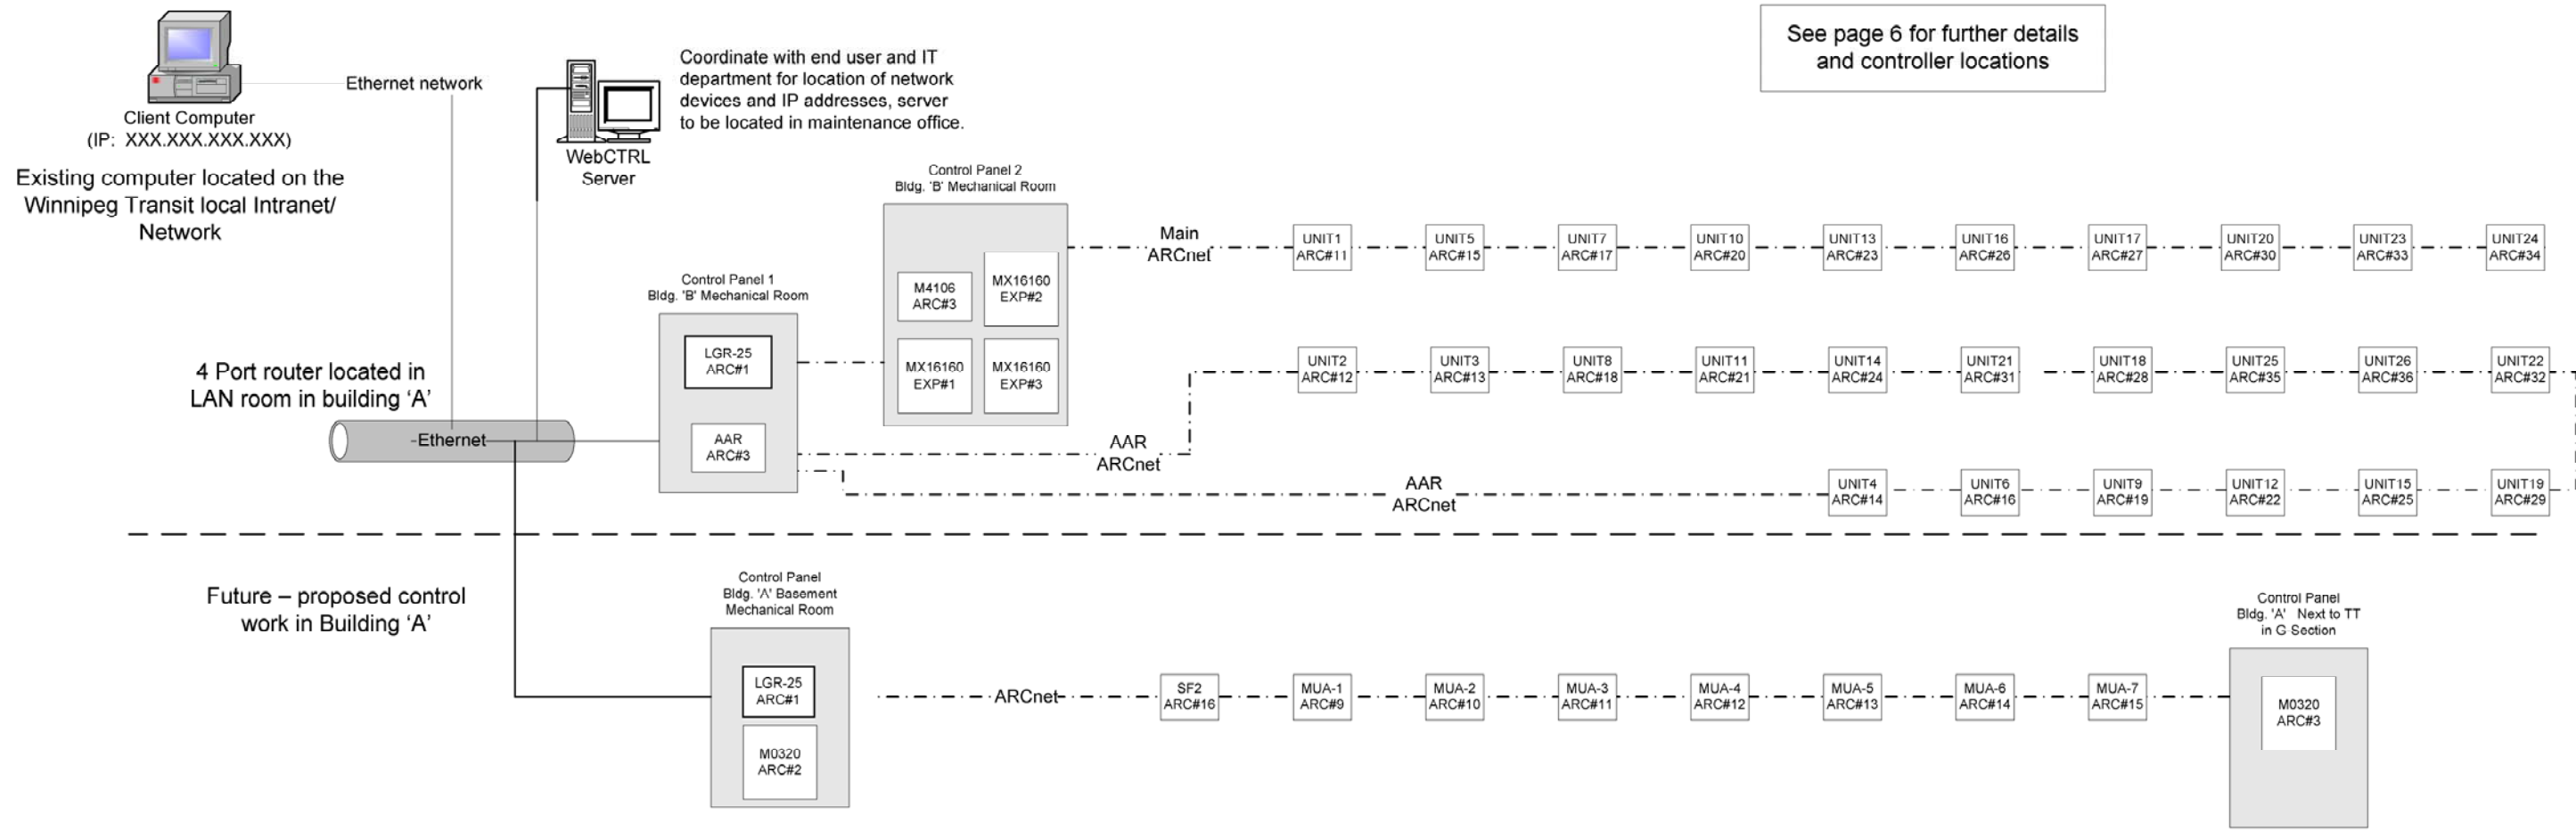

# Network Architecture

See page 6 for further details and controller locations

<b>Winnipeg Transit</b>			
Winnipeg, Manitoba			
Integrated Control Systems			
Network Architecture			
REV: 1	As-Built	5/29/2008	JOB NO: ICS06-81
<b>AUTOMATEDLOGIC</b> CORPORATION			CHECK BY: J.J.L.
			DSCODE:
			5 of 27