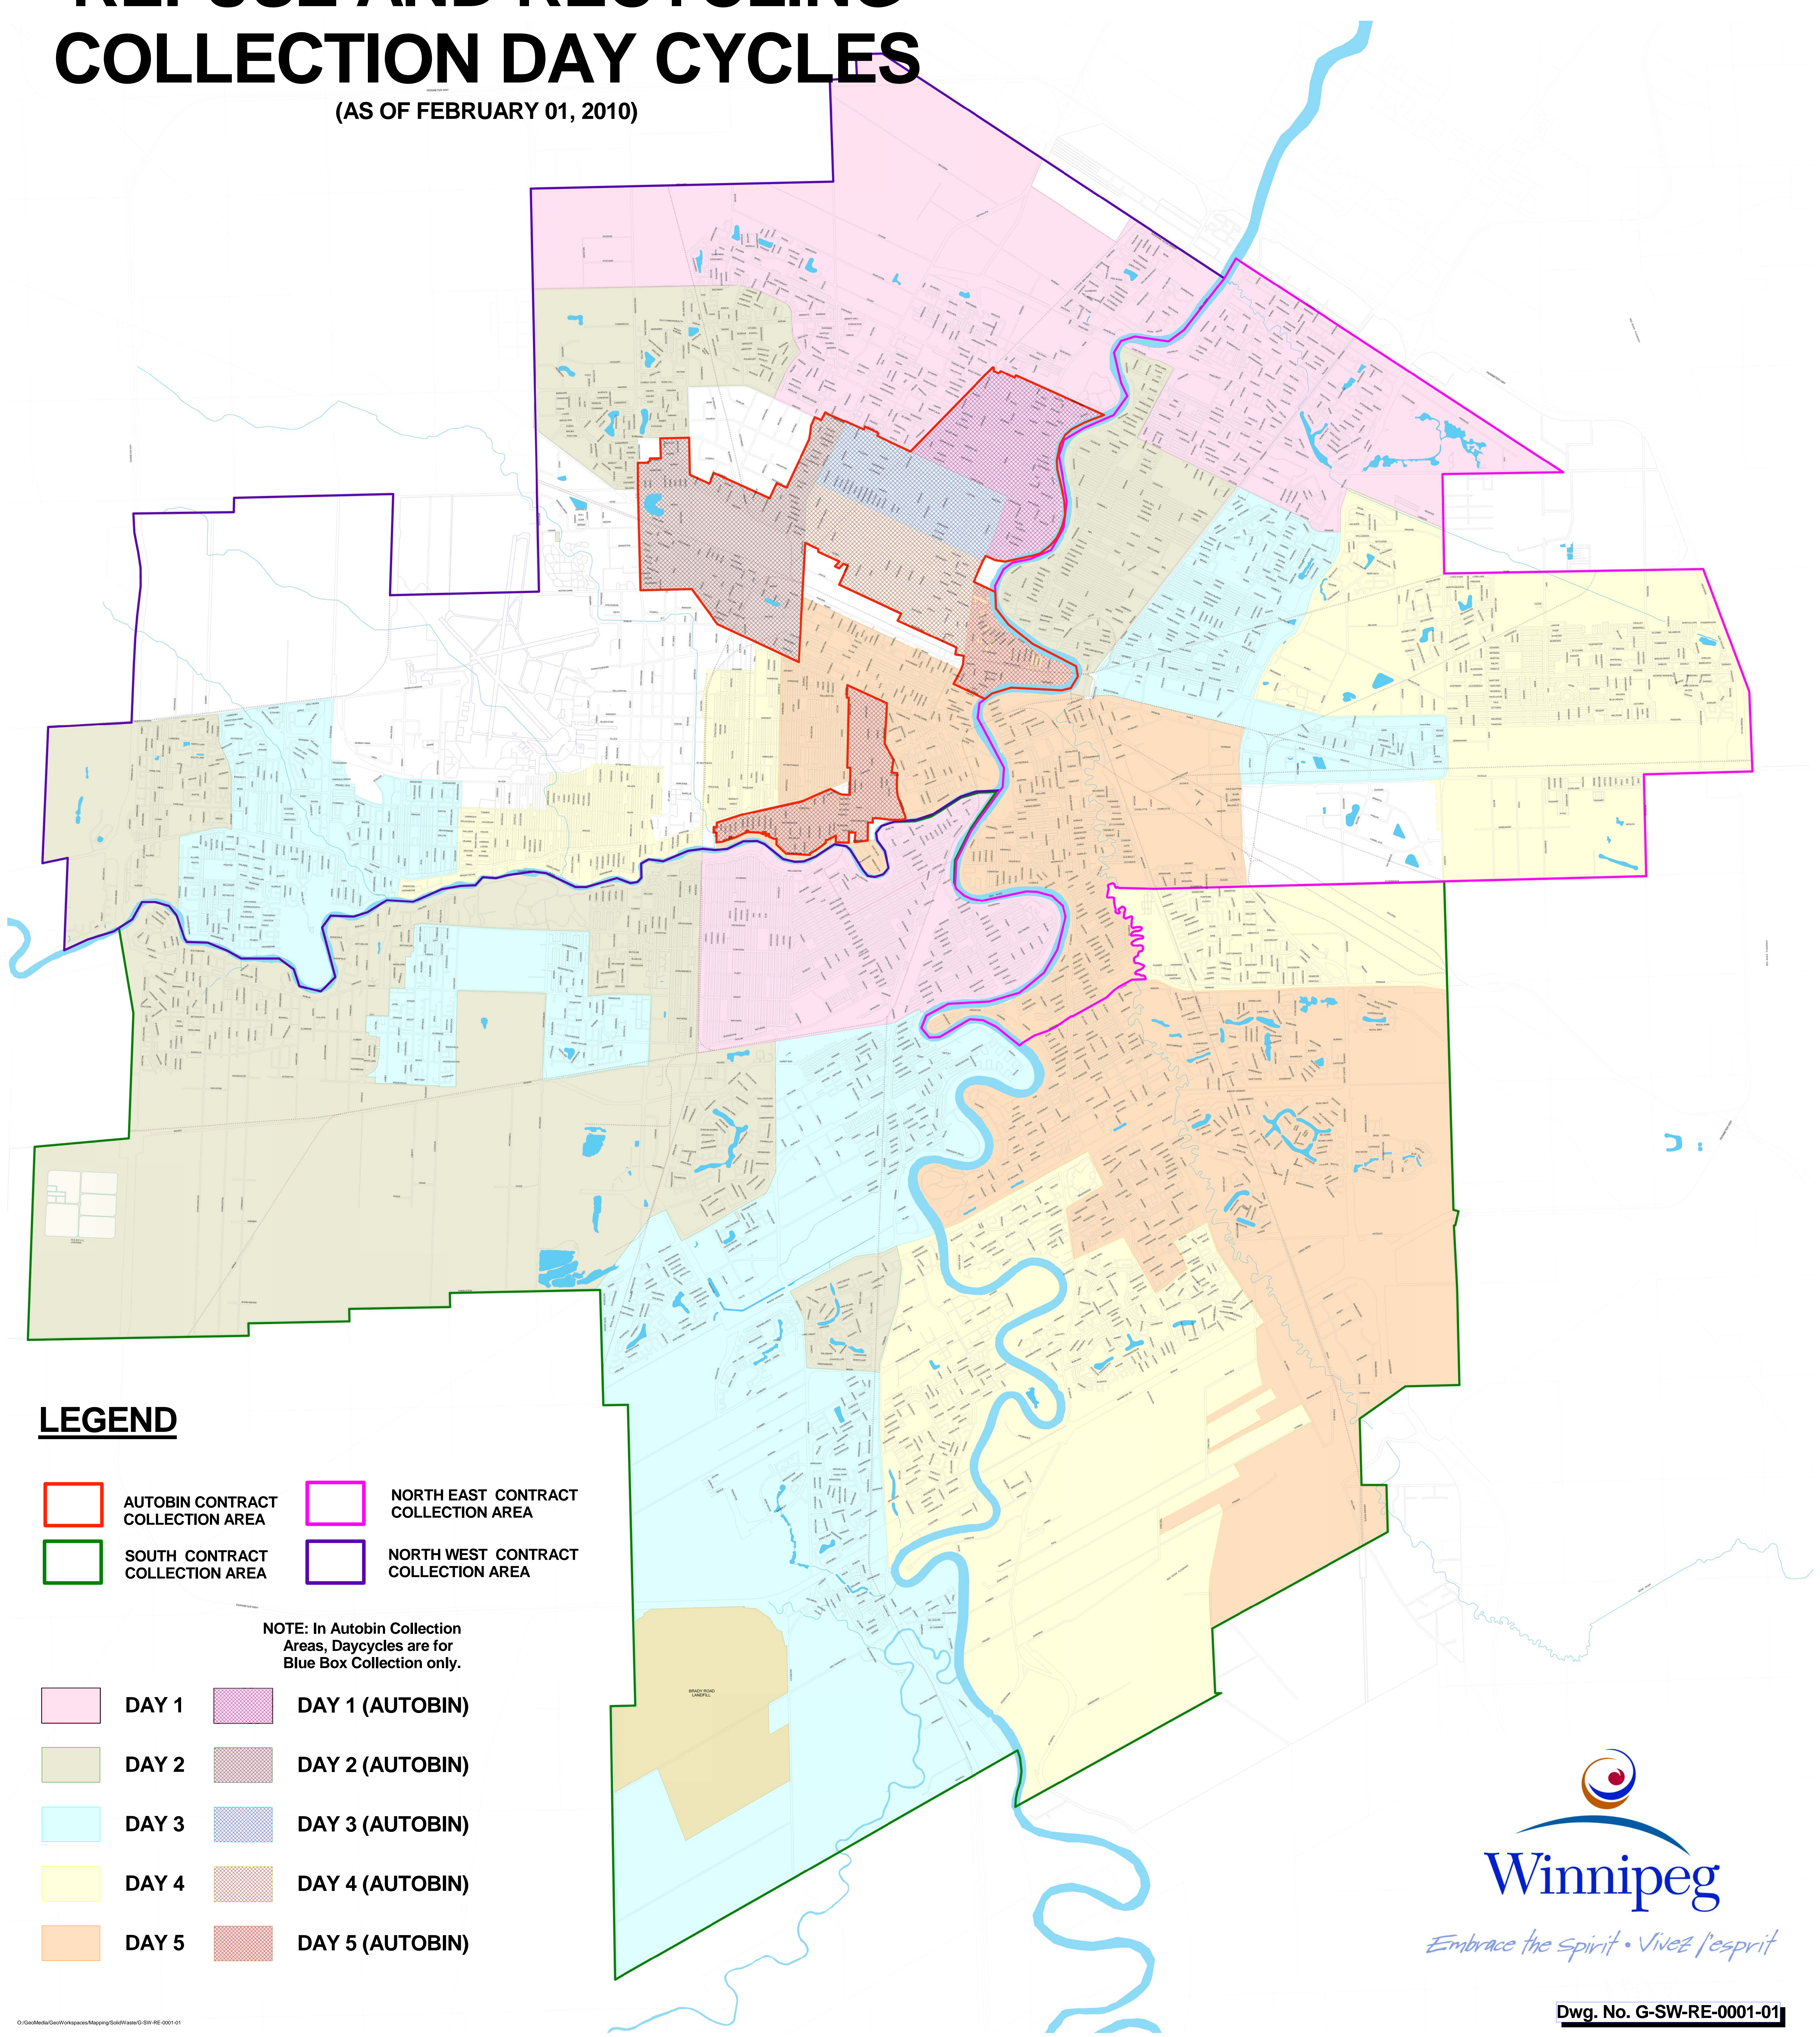

REFUSE AND RECYCLING COLLECTION DAY CYCLES

(AS OF FEBRUARY 01, 2010)

LEGEND

- | | | | |
|--|----------------------------------|---|-------------------------------------|
|  | AUTOBIN CONTRACT COLLECTION AREA |  | NORTH EAST CONTRACT COLLECTION AREA |
|  | SOUTH CONTRACT COLLECTION AREA |  | NORTH WEST CONTRACT COLLECTION AREA |

NOTE: In Autobin Collection Areas, Daycycles are for Blue Box Collection only.

- | | | | |
|--|-------|---|-----------------|
|  | DAY 1 |  | DAY 1 (AUTOBIN) |
|  | DAY 2 |  | DAY 2 (AUTOBIN) |
|  | DAY 3 |  | DAY 3 (AUTOBIN) |
|  | DAY 4 |  | DAY 4 (AUTOBIN) |
|  | DAY 5 |  | DAY 5 (AUTOBIN) |