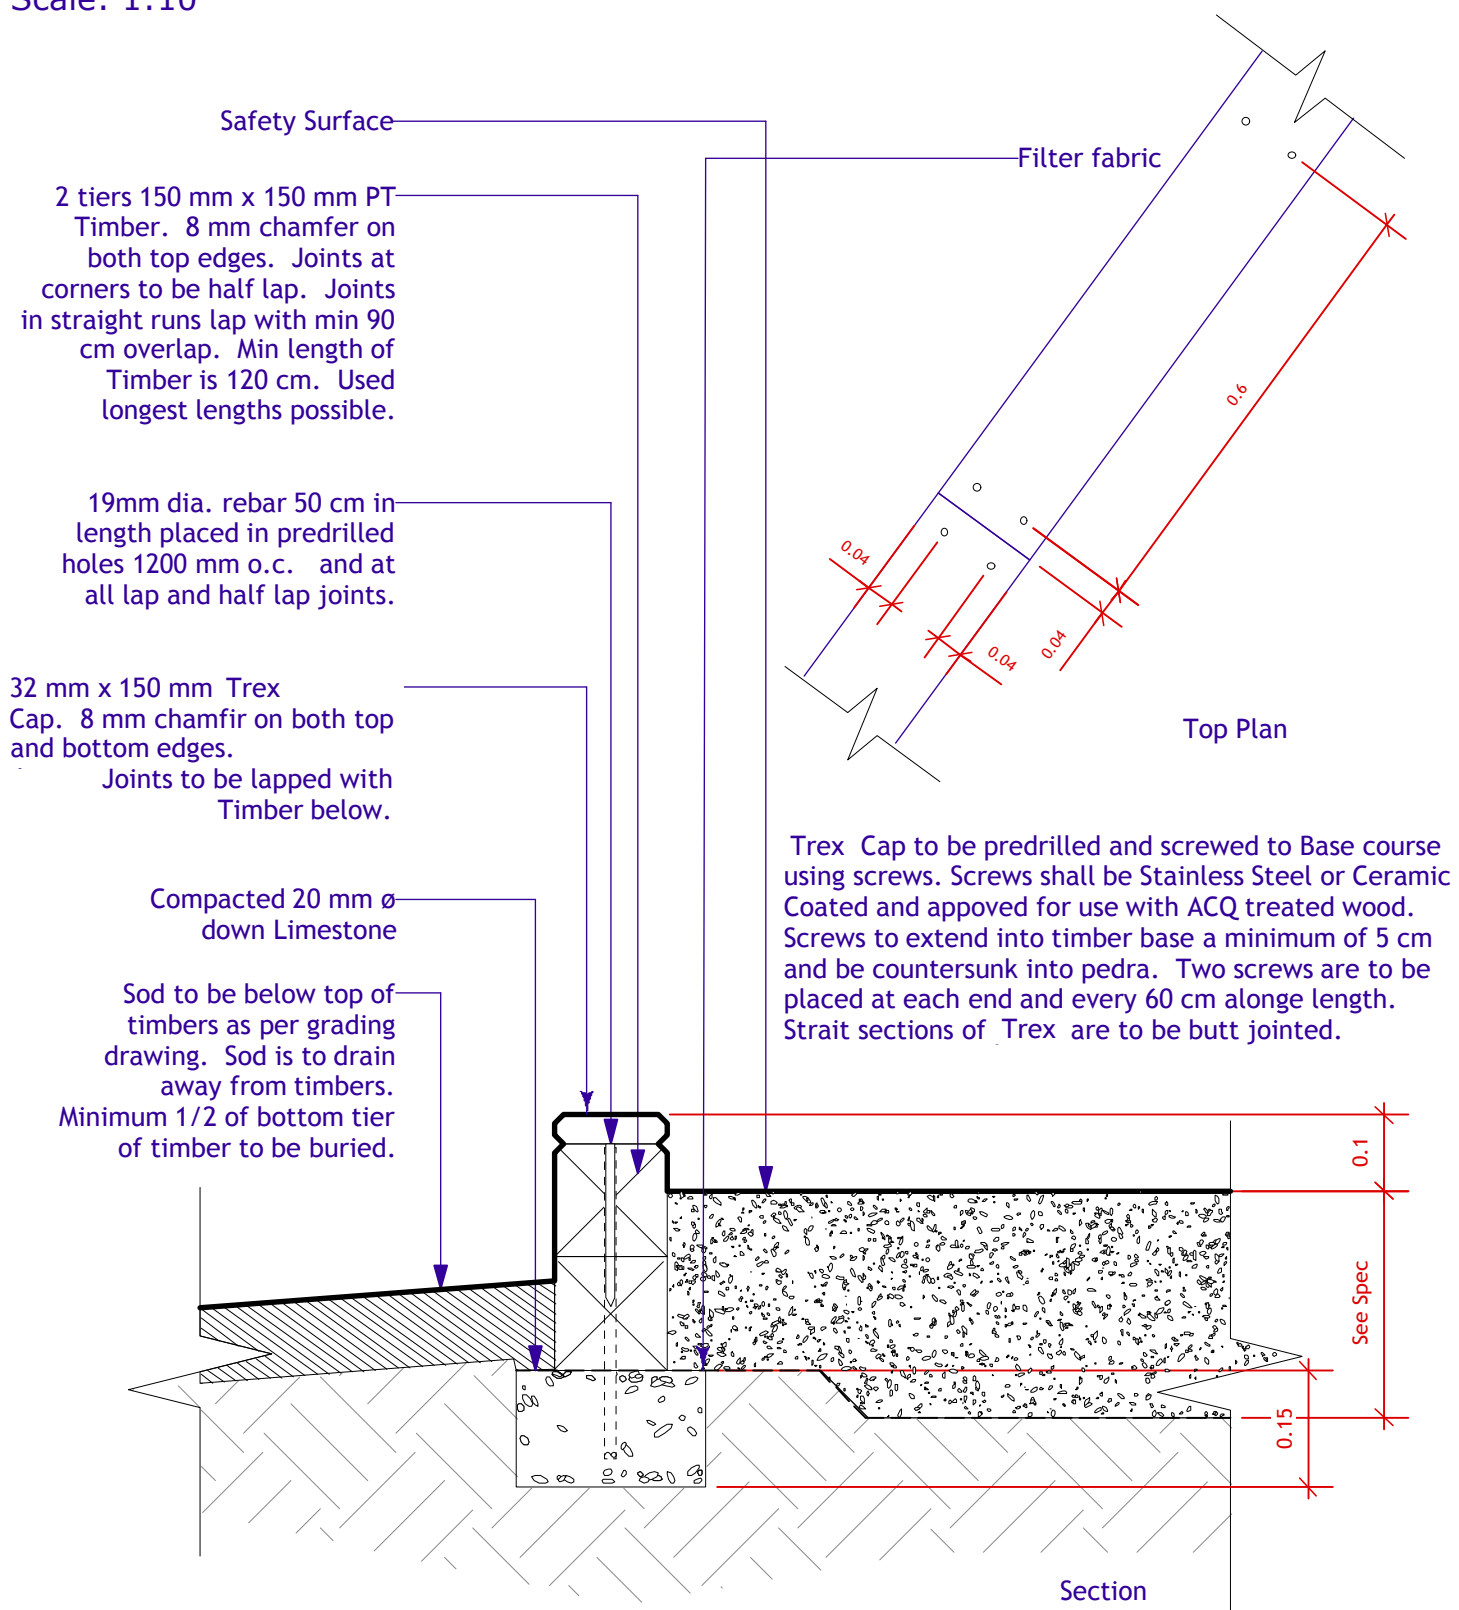

2	Timber Play Curb (1 Layer) w. Cap
L-6	Scale: 1:10

1	Timber Play Curb (2 layer) w. Cap
L-6	Scale: 1:10

2 4/22/10 For Bid Opp

No.	Date	Issue Notes

Drawing No.

Attache Park Playground Play Curb Details