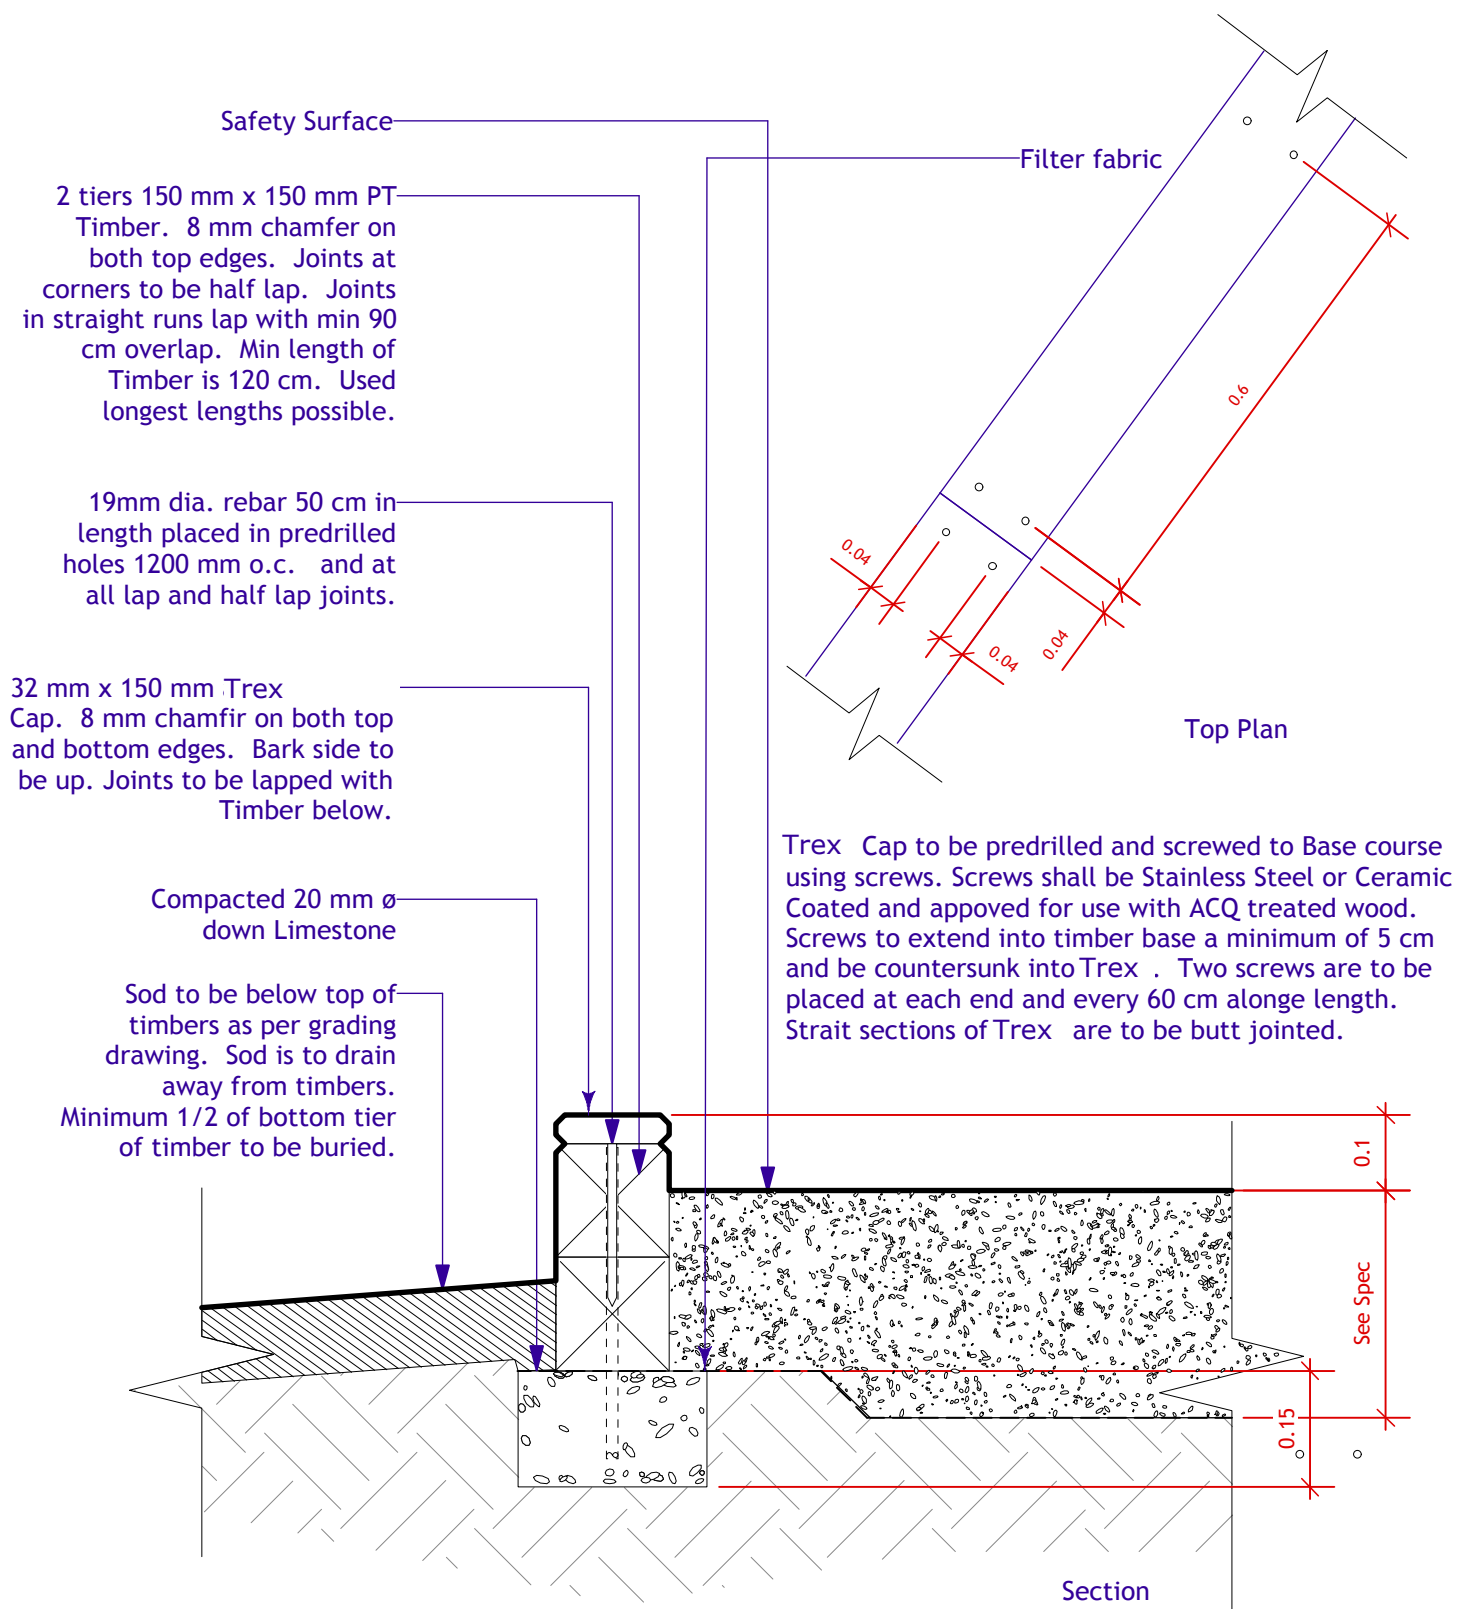

1	Timber Playground Curb (Single Layer with Cap)
L-6	Scale: 1:10

2	Timber Playground Curb (Double Layer with Cap)
L-6	Scale: 1:10

3 5/12/10 Delete pedra, Add Trex

No.	Date	Issue Notes
-----	------	-------------

Drawing No.

L-6 of 7

4/23/10

Burton Cummings CC
Play Curb Details