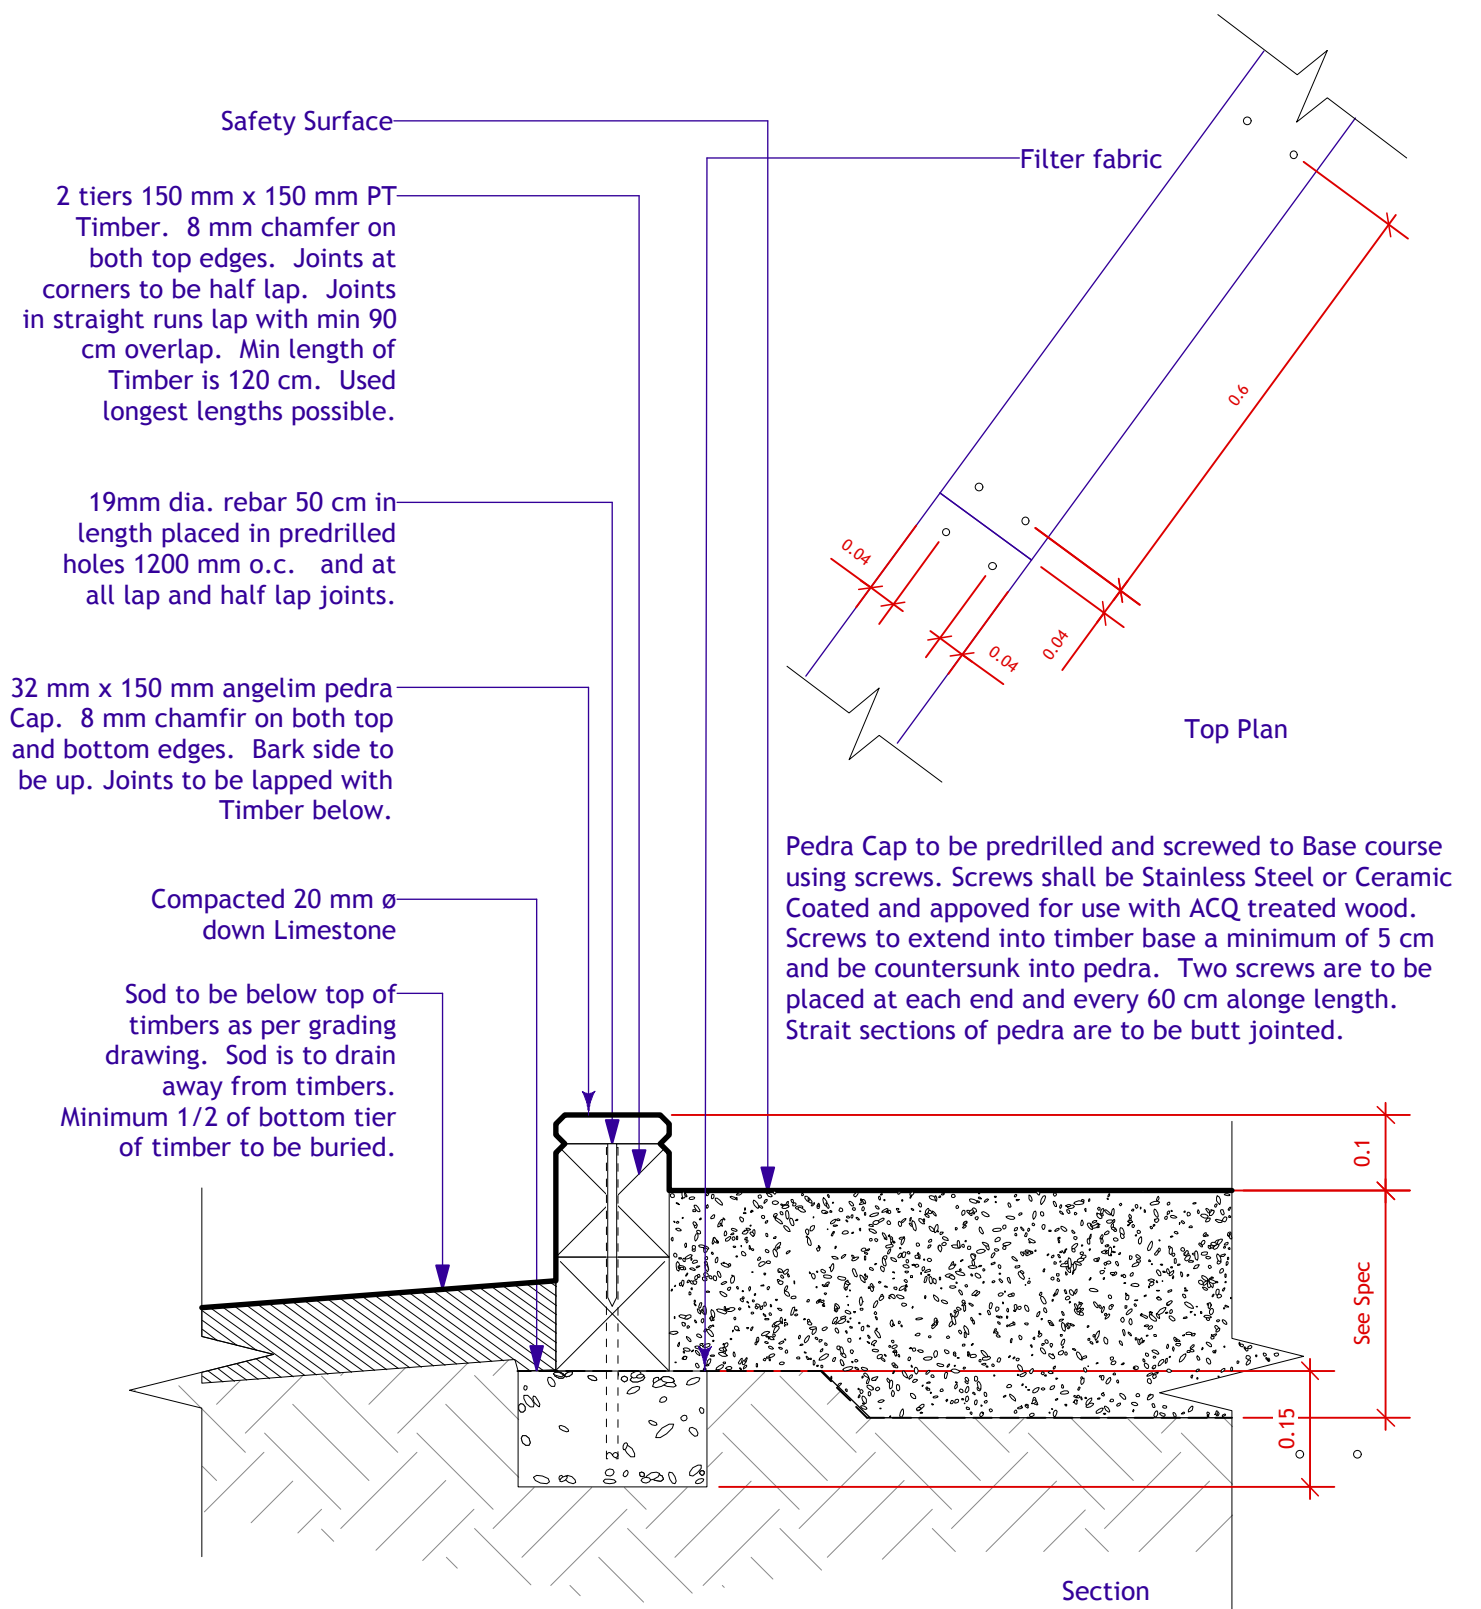

1	Timber Playground Curb (Single Layer with Cap)
L-6	Scale: 1:10

2	Timber Playground Curb (Double Layer with Cap)
L-6	Scale: 1:10