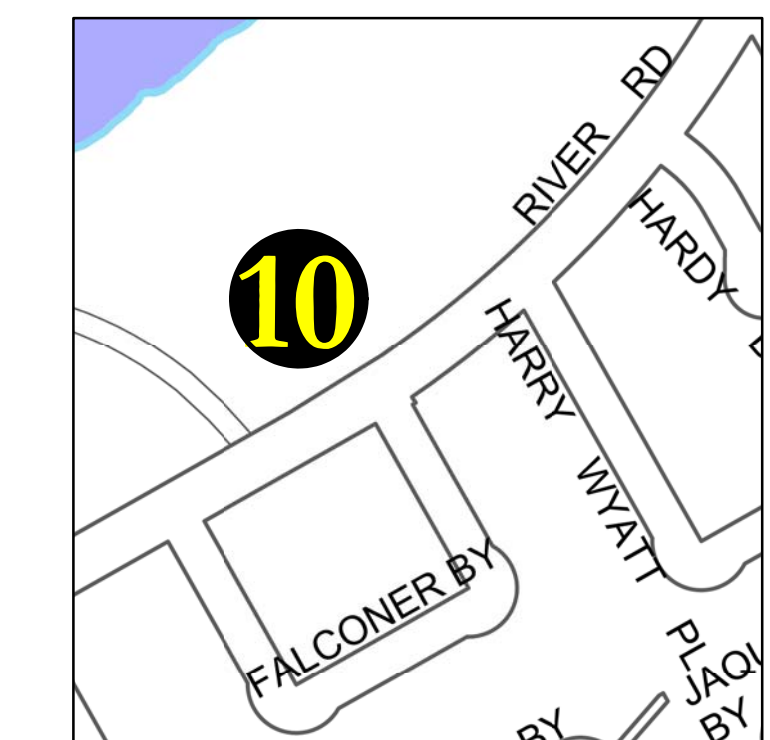

Christmas Tree Drop Off Depots

2. FIRE STATION No. 17
1501 Church Avenue at Sheppard Street
7:00am - 10:00pm

3. VIMY ARENA
255 Hamilton Avenue at Vimy Road
24 Hour Access

4. ST. JAMES CIVIC CENTRE
2005 Ness Avenue - Northwest Corner of Parking Lot
24 Hour Access

5. KILCONA PARK
Lagimodiere Blvd and McIvor Ave
-In Dog Walk Park Parking Lot
7:30am - 10:00pm

6. WHITTIER PARK
836 Joseph Street - South Side of Street
24 Hour Access

7. TRANSCONA
Chrislind Street and Ravelston Avenue
24 hour Access

10. ST. VITAL PARK
190 River Road - South Parking Lot
8:00am - 10:00pm

11. KING'S PARK
198 King's Drive - South Parking Lot
8:00am - 10:00pm