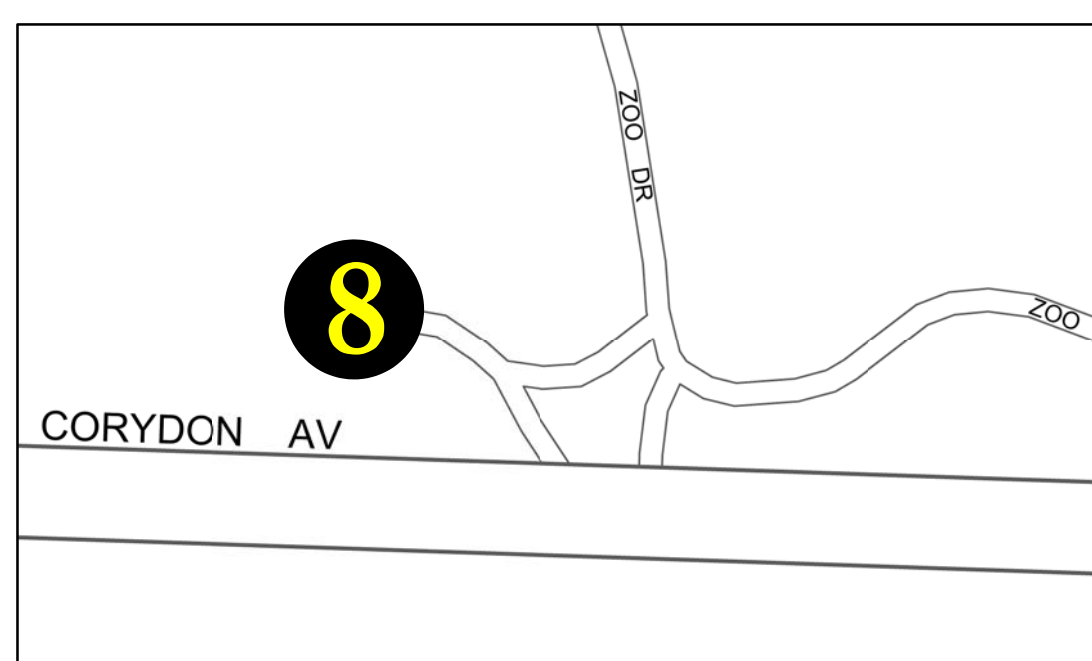

8. ASSINIBOINE PARK ZOO
2595 Corydon Avenue - Corydon Avenue Parking Lot
24 Hour Access