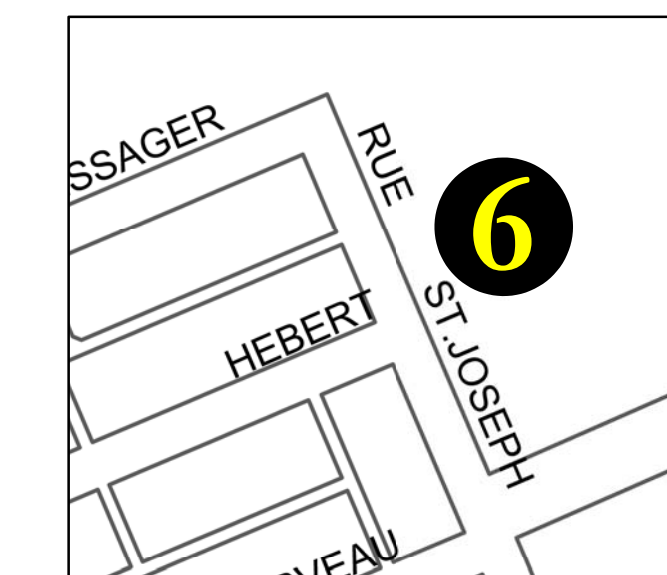

Christmas Tree Drop Off Depots

2. FIRE STATION No. 17
1501 Church Avenue at Sheppard Street
7:00am - 10:00pm

3. VIMY ARENA
255 Hamilton Avenue at Vimy Road
24 Hour Access

4. ST. JAMES CIVIC CENTRE
2005 Ness Avenue - Northwest Corner of Parking Lot
24 Hour Access

8. ASSINIBOINE PARK ZOO
2595 Corydon Avenue - Corydon Avenue Parking Lot
24 Hour Access

9. WINNIPEG SOCCER COMPLEX
900 Waverley Street at Victor Lewis Drive
24 Hour Access

1. KILDONAN PARK
2015 Main Street - Rainbow Stage Parking Lot
7am - 10pm

5. KILCONA PARK
Lagimodiere Blvd and McIvor Ave
-In Dog Walk Park Parking Lot
7:30am - 10:00pm

6. WHITTIER PARK
836 Joseph Street - South Side of Street
24 Hour Access

7. TRANSCONA
Chrislind Street and Ravelston Avenue
24 hour Access

10. ST. VITAL PARK
190 River Road - South Parking Lot
8:00am - 10:00pm

11. KING'S PARK
198 King's Drive - South Parking Lot
8:00am - 10:00pm