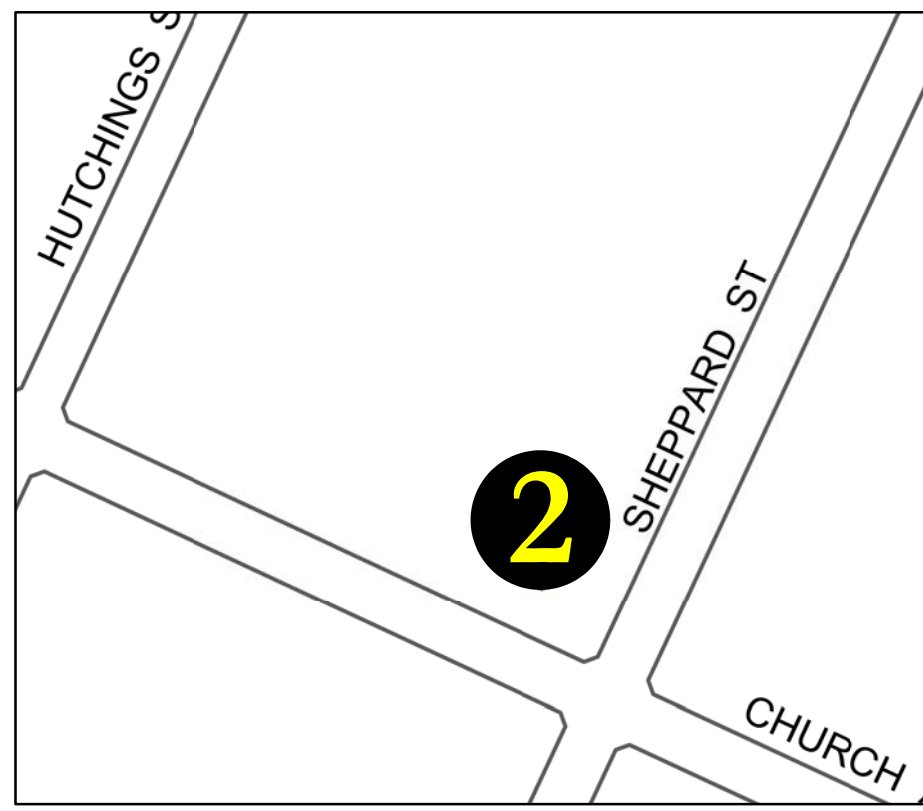

Christmas Tree Drop Off Depots

2. FIRE STATION No. 17
1501 Church Avenue at Sheppard Street
7:00am - 10:00pm

3. VIMY ARENA
255 Hamilton Avenue at Vimy Road
24 Hour Access

4. ST. JAMES CIVIC CENTRE
2005 Ness Avenue - Northwest Corner of Parking Lot
24 Hour Access

8. ASSINIBOINE PARK ZOO
2595 Corydon Avenue - Corydon Avenue Parking Lot
24 Hour Access

9. WINNIPEG SOCCER COMPLEX
900 Waverley Street at Victor Lewis Drive
24 Hour Access

1. KILDONAN PARK
2015 Main Street - Rainbow Stage Parking Lot
7am - 10pm

5. KILCONA PARK
Lagimodiere Blvd and McIvor Ave
-In Dog Walk Park Parking Lot
7:30am - 10:00pm

6. WHITTIER PARK
836 Joseph Street - South Side of Street
24 Hour Access

7. TRANSCONA
Chrislind Street and Ravelston Avenue
24 hour Access

10. ST. VITAL PARK
190 River Road - South Parking Lot
8:00am - 10:00pm

11. KING'S PARK
198 King's Drive - South Parking Lot
8:00am - 10:00pm