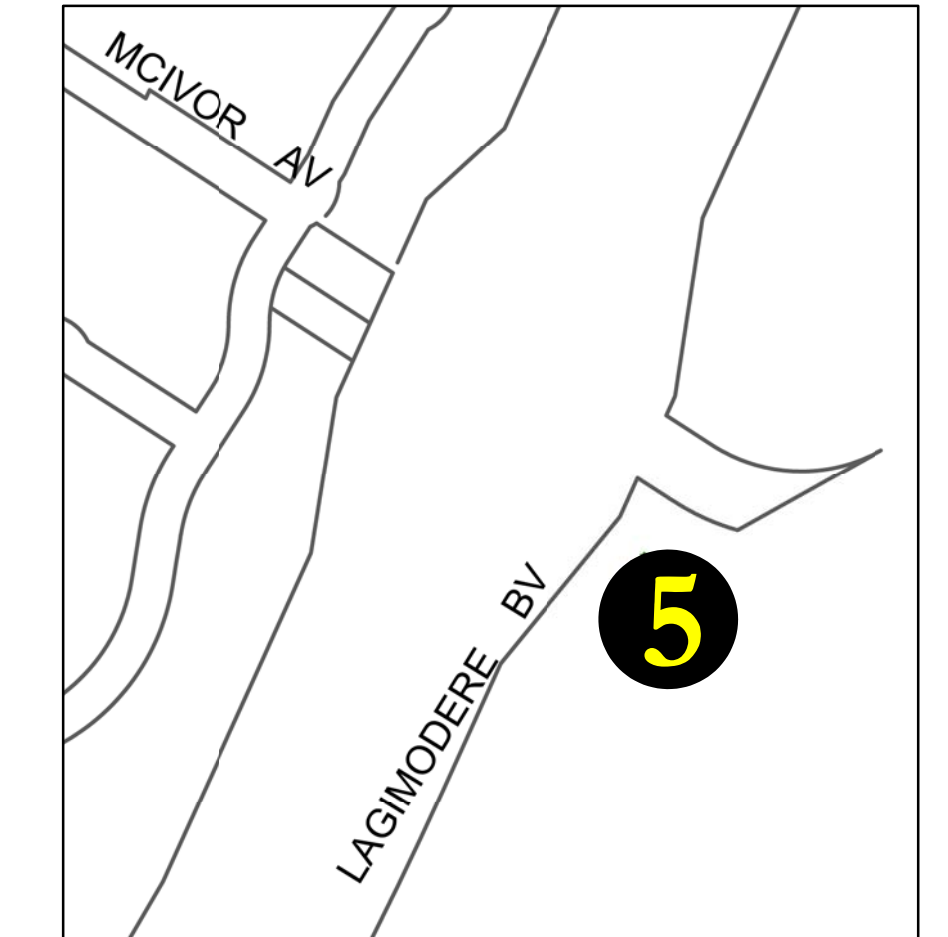

Christmas Tree Drop Off Depots

2. FIRE STATION No. 17
1501 Church Avenue at Sheppard Street
7:00am - 10:00pm

3. VIMY ARENA
255 Hamilton Avenue at Vimy Road
24 Hour Access

4. ST. JAMES CIVIC CENTRE
2005 Ness Avenue - Northwest Corner of Parking Lot
24 Hour Access

8. ASSINIBOINE PARK ZOO
2595 Corydon Avenue - Corydon Avenue Parking Lot
24 Hour Access

9. WINNIPEG SOCCER COMPLEX
900 Waverley Street at Victor Lewis Drive
24 Hour Access

1. KILDONAN PARK
2015 Main Street - Rainbow Stage Parking Lot
7am - 10pm

5. KILCONA PARK
Lagimodiere Blvd and McIvor Ave
-In Dog Walk Park Parking Lot
7:30am - 10:00pm

6. WHITTIER PARK
836 Joseph Street - South Side of Street
24 Hour Access

7. TRANSCONA
Chrislind Street and Ravelston Avenue
24 hour Access

10. ST. VITAL PARK
190 River Road - South Parking Lot
8:00am - 10:00pm

11. KING'S PARK
198 King's Drive - South Parking Lot
8:00am - 10:00pm