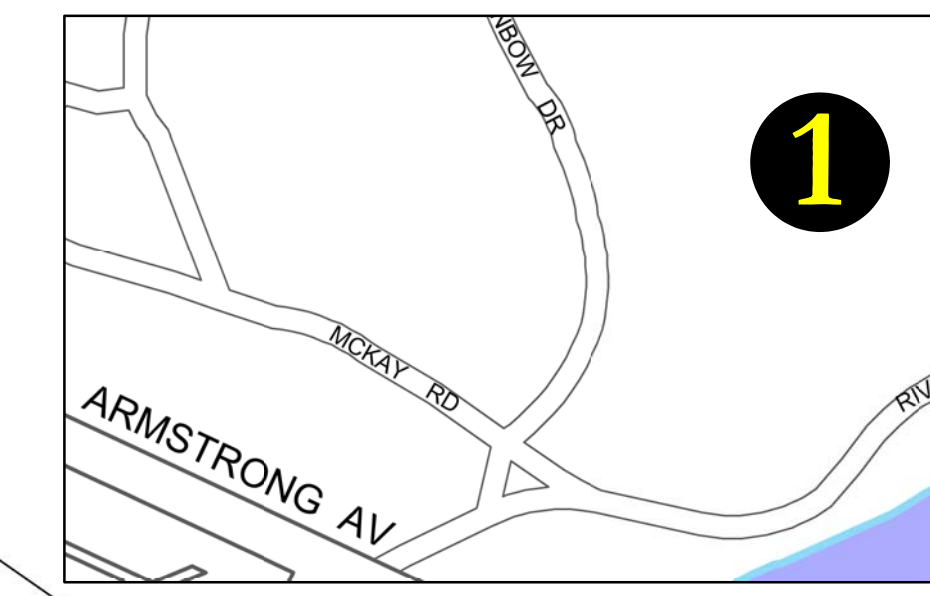

Christmas Tree Drop Off Depots

2. FIRE STATION No. 17
1501 Church Avenue at Sheppard Street
7:00am - 10:00pm

3. VIMY ARENA
255 Hamilton Avenue at Vimy Road
24 Hour Access

4. ST. JAMES CIVIC CENTRE
2005 Ness Avenue - Northwest Corner of Parking Lot
24 Hour Access

8. ASSINIBOINE PARK ZOO
2595 Corydon Avenue - Corydon Avenue Parking Lot
24 Hour Access

9. WINNIPEG SOCCER COMPLEX
900 Waverley Street at Victor Lewis Drive
24 Hour Access

1. KILDONAN PARK
2015 Main Street - Rainbow Stage Parking Lot
7am - 10pm

5. KILCONA PARK
Lagimodiere Blvd and McIvor Ave
-In Dog Walk Park Parking Lot
7:30am - 10:00pm

6. WHITTIER PARK
836 Joseph Street - South Side of Street
24 Hour Access

7. TRANSCONA
Chrislind Street and Ravelston Avenue
24 hour Access

10. ST. VITAL PARK
190 River Road - South Parking Lot
8:00am - 10:00pm

11. KING'S PARK
198 King's Drive - South Parking Lot
8:00am - 10:00pm