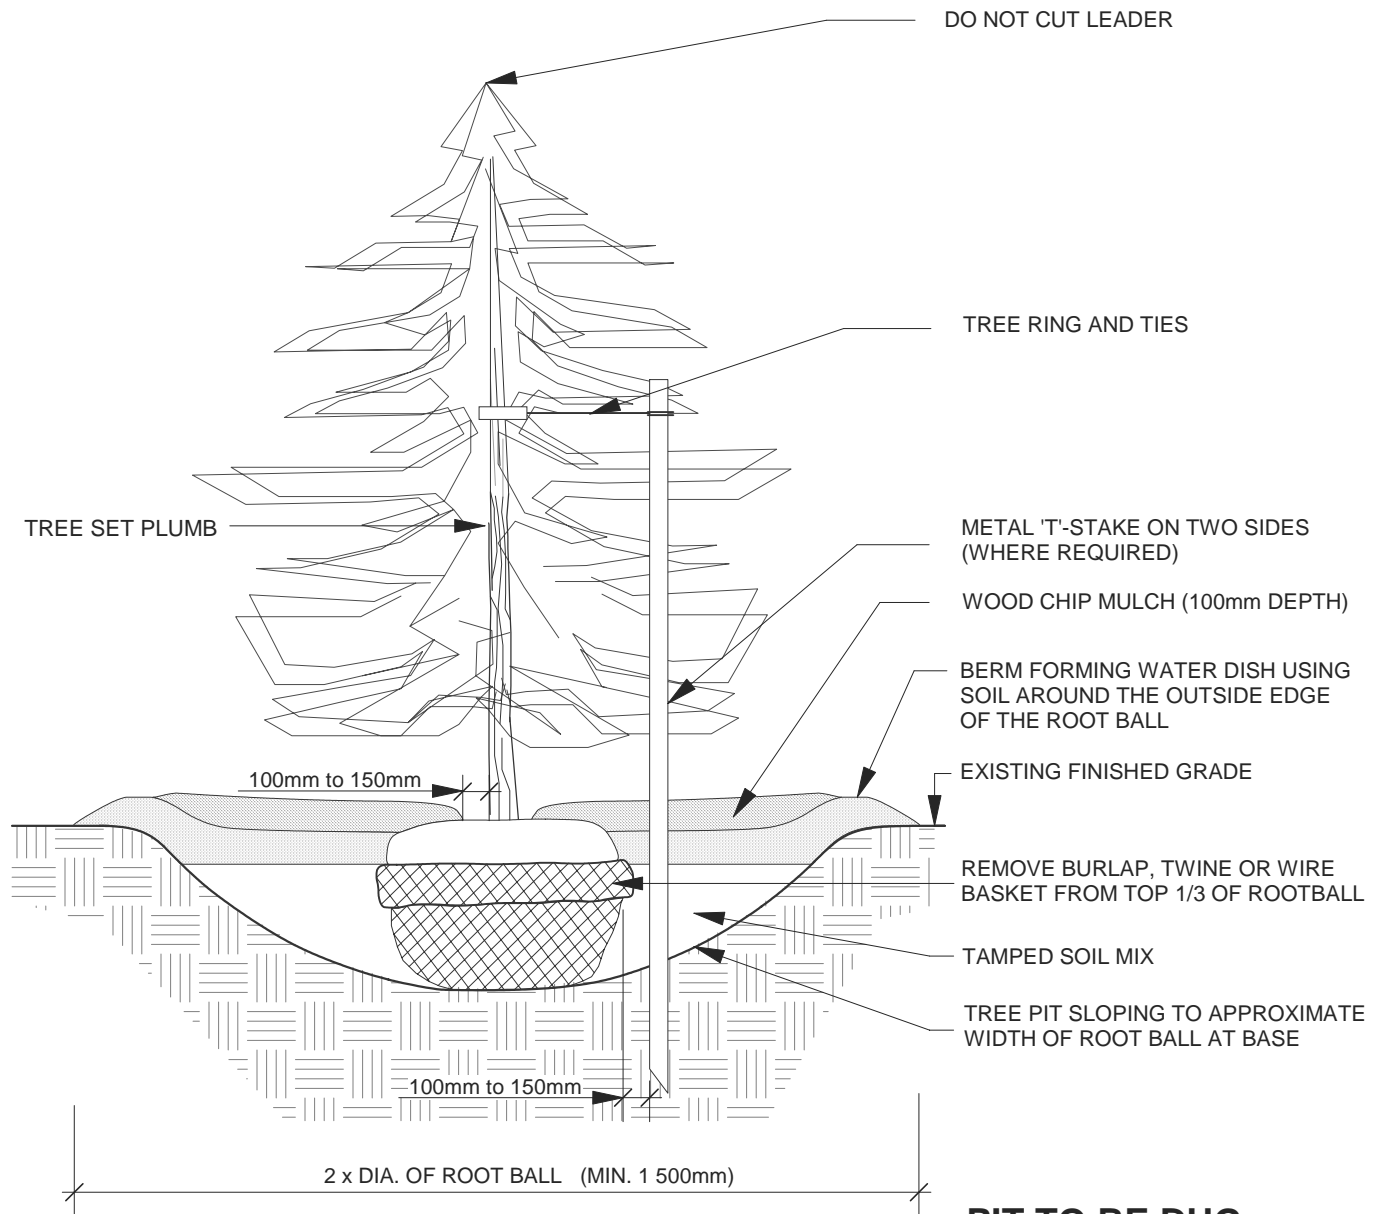

TITLE

CONIFEROUS TREE PLANTING (PARKS)

SCD-515

**PIT TO BE DUG
WITH BACKHOE
NOT TREE SPADE**

Urban Forestry Branch March 16, 2007

NOT TO SCALE

AUG. 2007

SP