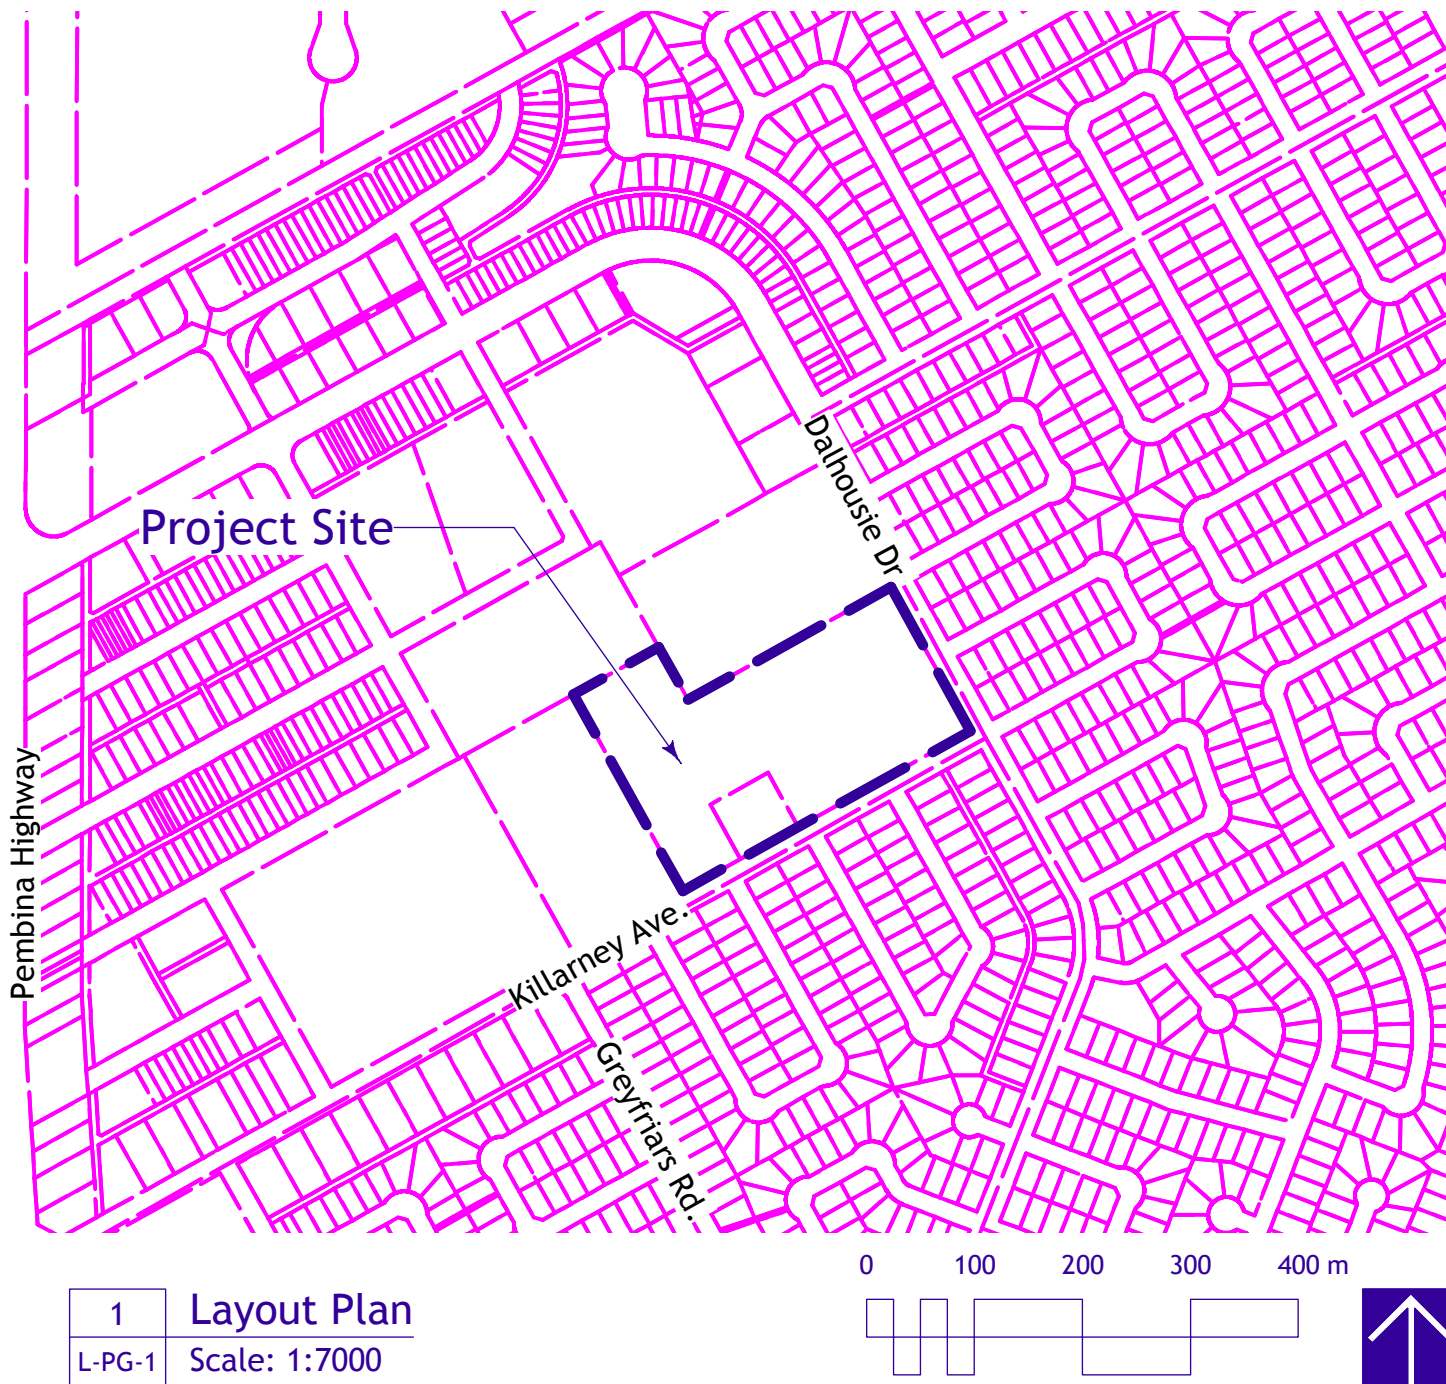

Dalhousie Forest Playground Redevelopment

Drawing Schedule	
L-PG-1	Cover / Site Location Plan
L-PG-2	Tree Protection Plan
L-PG-3	Demolition Plan
L-PG-4	Playground Scope Plan
L-PG-5	Playground Layout Plan
L-PG-6	Play Curb Details
L-PG-7	Playground Details
L-PG-8	Multi-Flo and Sod Details

B 4/14/11 For Bid Opportunity

No.	Date	Issue Notes

Drawing No.

L-PG-1 of 8

Dalhousie Forest
Site Context